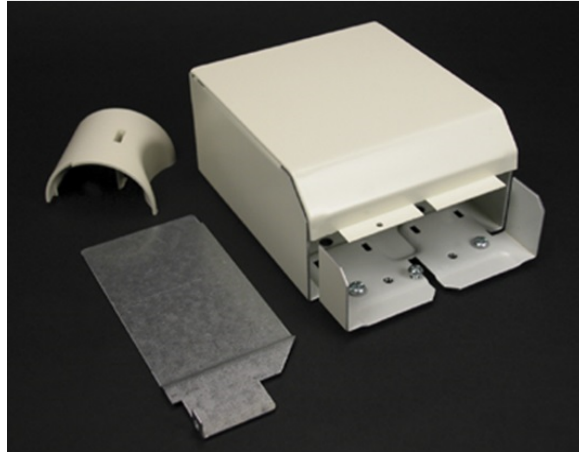

4000 Entrance End Fitting

V4010DFO, G4010DFO

Full capacity entrance end fitting. Has concentric 3/4", 1", and 1 1/4" trade size KOs on end and bottom for feeding 4000 Series Raceway. Includes removable divider and 1 1/4" [32mm] bend radius control insert for UTP/STP and fiber cable installations.

features & benefits

specifications

General Info

Available Colors:

V4010DFO - Ivory
G4010DFO - Gray

Product Series: 4000
Component Type: Fittings & Accessories

Technical Information

Material: Steel
Capacity: Multiple Channel