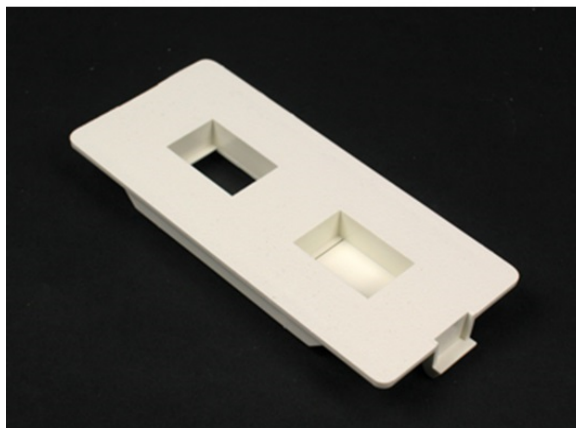

designed to be better.

5507FRJ, 5507FRJ-WH, 5507FRJ-G, 5507FRJ-GY,  
5507FRJ-FW

## 5500 Flush Dual RJ Connector Faceplate Fitting

5507FRJ, 5507FRJ-WH,  
5507FRJ-G, 5507FRJ-GY,  
5507FRJ-FW

For mounting one or two keystone device modules, recessed to provide a flush installation. Has one opening and one KO.