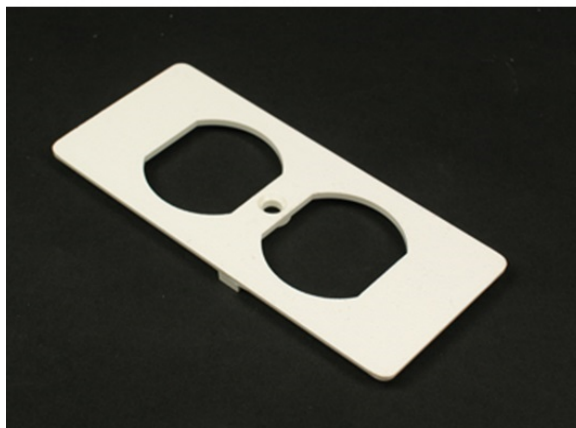

designed to be better.

5507D, 5507D-WH, 5507D-G, 5507D-BK, 5507D-GY,
5507D-FW

5500 Duplex Receptacle Faceplate Fitting

5507D, 5507D-WH, 5507D-G,
5507D-BK, 5507D-GY, 5507D-FW

For covering duplex style devices. Accepts
106 Frame.

features & benefits

specifications

General Info

Available Colors:

5507D- Ivory
5507D-WH - White
5507D-G - Gray
5507D-BK - Black
5507D-FW - Fog White

Product Series: 5500
Component Type: Brackets & Plates

Technical Information

Material: Nonmetallic
Capacity: Multiple Channel