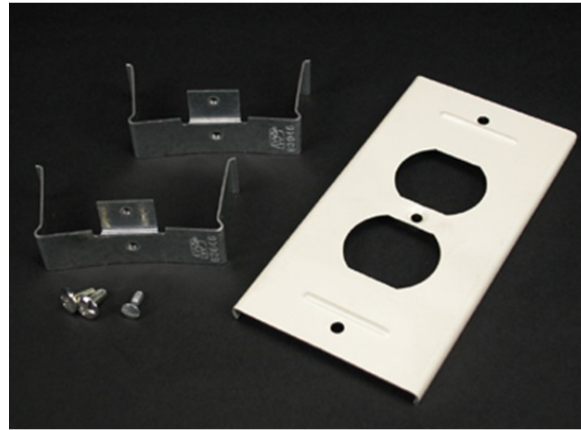

3000 Duplex Receptacle Cover

V3046BE, G3046BE

Installs commercially available 15A and 20A duplex receptacles or 106 style data frame into 3000 Series Raceway.

features & benefits

specifications

General Info

Available Colors:

V3046BE - Ivory
G3046BE - Gray

Product Series: 3000
Component Type: Brackets & Plates

Technical Information

Material: Steel
Capacity: Single-Channel