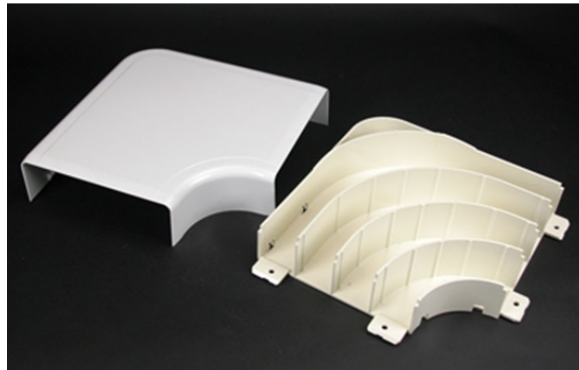

5400 Radiused Full Capacity Flat Elbow Fitting

5411FO, 5411FO-WH

For right angle turns on the same surface. Integral dividers provide 2" [51mm] cable bend radius for UTP and fiber optic installations. Ideal for lay-in or pull-through installations.

features & benefits

specifications

General Info

Available Colors:

5411FO - Ivory

5411FO-WH - White

Product Series: 5400

Component Type: Fittings & Accessories

Technical Information

Material: Nonmetallic

Capacity: Multiple Channel