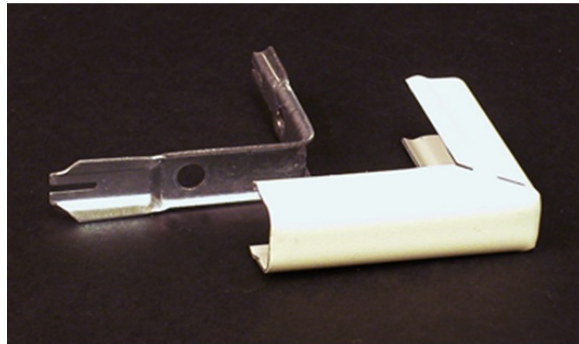

## 700 Outside Elbow Fitting

V718, 718WH

Outside right angle turns.

features & benefits

### General Info

Available Colors:

V718 - Ivory

718WH - White

Product Series: 500, 700

Component Type: Fittings & Accessories

### Technical Information

Material: Steel

Capacity: Single-Channel