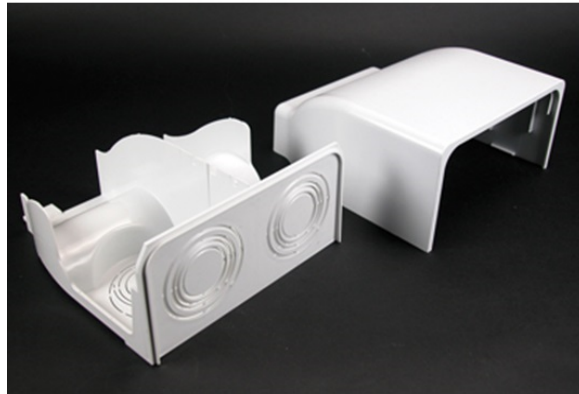

## 5400 Radiused Divided Entrance Cap Fitting

5410DFO, 5410DFO-WH

FiberReady divided fitting to feed 5400 Series Raceway. Includes 1", 1 1/4", 1 1/2", and 2" trade size KOs on back and top.

#### General Info

Available Colors:

5410DFO - Ivory  
5410DFO-WH - White

Product Series: 5400  
Component Type: Fittings & Accessories