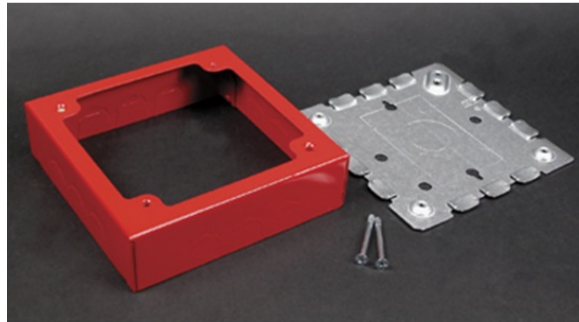

500/700 Two-Gang Alarm Device Box Fitting

V5752, R5752

For surface mounting of alarm devices and safety signals designed to fit into 4" [102mm] square back boxes. Cover has three raceway twistouts on each side. Base has 1/2" and 1" concentric and single-gang box KOs. R5752 has red finish. Accepts NEMA double-gang standard faceplates.

features & benefits

specifications

General Info

Available Colors:

V5752 - Ivory
5752R - Red

Product Series: 500, 700
Component Type: Boxes

Technical Information

Material: Steel
Capacity: Single-Channel