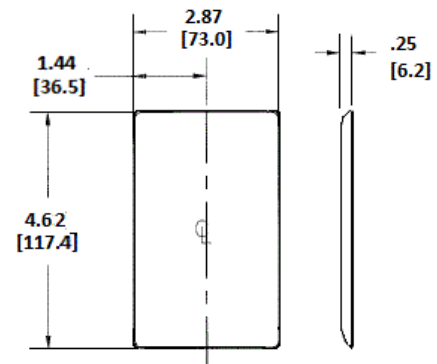

## Ordering Information

Description	Hole Diameter	UPC	Catalog Number
Ivory Nylon, 1-gang, 1-single	1.40" (35.6)	883778103513	NP7

## Specifications

Accessory	Wall Plate
Material	Nylon
Plate Type	1-Gang
Plate Openings	1.40" (35.6)
Thickness	.06" (1.5)
Mounting Screws	Steel painted
Finish	Smooth

## Accessories

Receptacle Accommodation	1.36" to 1.39" Face Boss
--------------------------	--------------------------