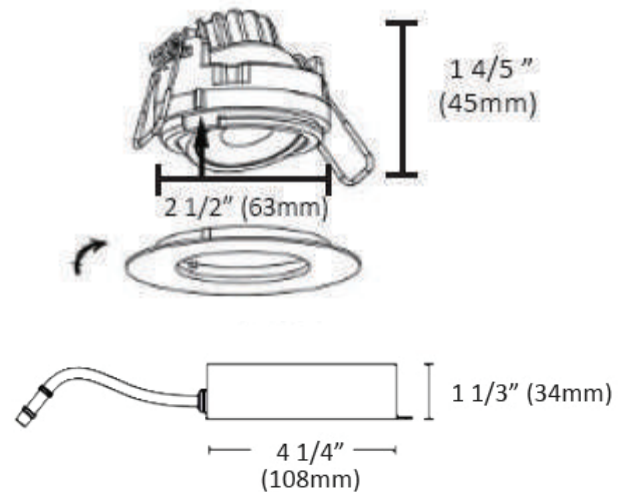

## 4" LED Recessed Gimbal

## Specifications

Input Voltage: 110-130VAC  
Power: 8W  
Lumen Efficiency: 90lm/w  
Lumen Output: 730lm  
CCT: 3000K, 4000K, 5000K (changeable CCT)  
CRI: Ra>80  
LED Chip Type: SMD 2835  
Operating Temperature: -20°C~40°C  
Power Factor: >0.94  
Dimmable: Yes (triac)  
Lifespan/Warranty: 50,000hrs/5 years  
Lens: Clear  
Certification: ETL/ES, IC-Rated (airtight)  
Case Quantity: 40pcs

## Dimensions