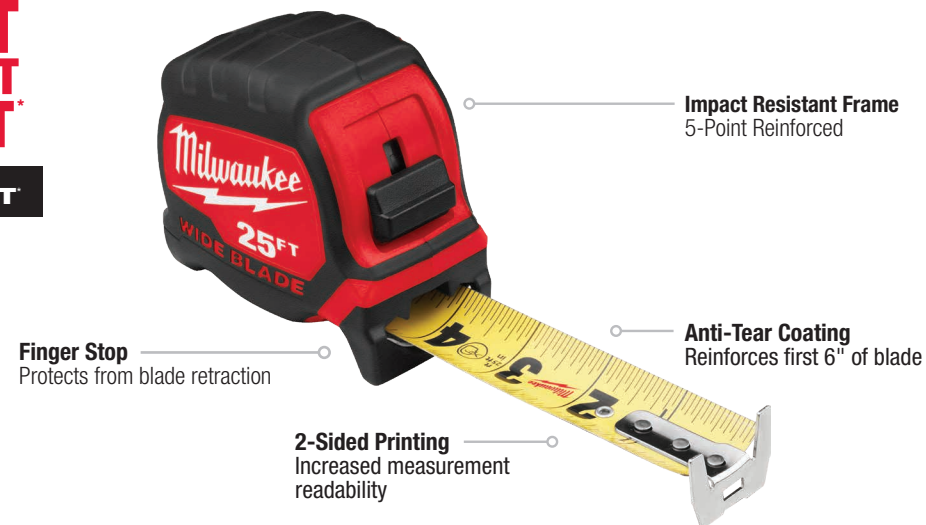

## STUD™ TAPE MEASURES

**INDUSTRY'S MOST DURABLE TAPE MEASURE**

**14' STANDOUT**

Rip & Wear Resistant Blade

Model #	Description
48-22-9716	16ft STUD™ Tape Measure
48-22-9725	25ft STUD™ Tape Measure
48-22-9735	35ft STUD™ Tape Measure

Model #	Description
48-22-9717	5m/16ft STUD™ Tape Measure
48-22-9726	8m/26ft STUD™ Tape Measure
48-22-9725M	25ft STUD™ Magnetic Tape Measure

## WIDE BLADE TAPE MEASURES

**LONGEST STRAIGHTEST STANDOUT**

**14' STANDOUT**

Long reach for efficient measuring

Model #	Description
48-22-0216	16ft Wide Blade Tape Measure
48-22-0225	25ft Wide Blade Tape Measure
48-22-0230	30ft Wide Blade Tape Measure
48-22-0235	35ft Wide Blade Tape Measure
48-22-0240	40ft Wide Blade Tape Measure

Model #	Description
48-22-0217	5m/16ft Wide Blade Tape Measure
48-22-0226	8m/26ft Wide Blade Tape Measure
48-22-0216M	16ft Wide Blade Magnetic Tape Measure
48-22-0225M	25ft Wide Blade Magnetic Tape Measure