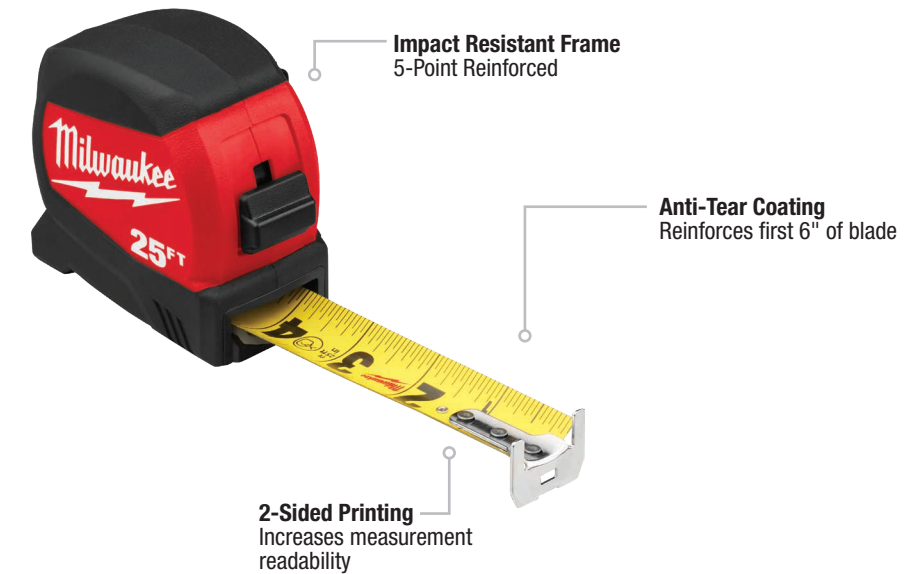

COMPACT WIDE BLADE TAPE MEASURES

12' STANDOUT

Model #	Description
48-22-0416	16ft Compact Wide Blade Tape Measure
48-22-0425	25ft Compact Wide Blade Tape Measure
48-22-0430	30ft Compact Wide Blade Tape Measure
48-22-0417	5m/16ft Compact Wide Blade Tape Measure
48-22-0426	8m/26ft Compact Wide Blade Tape Measure

Model #	Description
48-22-0316	16ft Compact Wide Blade Magnetic Tape Measure
48-22-0325	25ft Compact Wide Blade Magnetic Tape Measure
48-22-0335	35ft Compact Wide Blade Magnetic Tape Measure
48-22-0317	5m/16ft Compact Wide Blade Magnetic Tape Measure
48-22-0326	8m/26ft Compact Wide Blade Magnetic Tape Measure