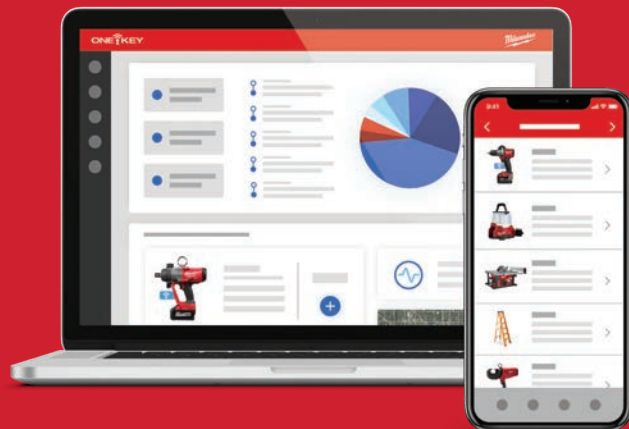

ONE-KEY™

COMPATIBLE

ONE-KEY™ is a digital platform for tools and equipment, built to help jobs run smoother.