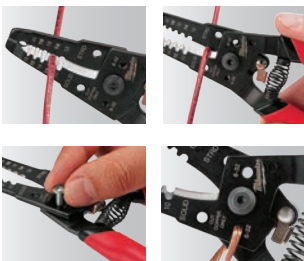

6 IN 1 COMBINATION PLIERS

6IN1

Part #	Description	Wire Stripper
48-22-3079	6in1 Combination Pliers	8-18 AWG Solid, 10-20 AWG Stranded

6 IN 1 NON-METALLIC COMBINATION PLIERS

FORGED STRENGTH

Part #	Description	Wire Stripper
48-22-3070	6in1 Non-Metallic Combination Pliers	12/2 & 14/2 Non-Metallic

WIRE STRIPPER

FAST ONE-HANDED OPERATION

Part #	Description	Wire Stripper
48-22-6109	Wire Stripper	10-18 AWG Solid, 12-20 AWG Stranded

IRONWORKER'S

UP TO **2X MORE CUTS**

Part #	Description
48-22-6102	Ironworker's Pliers

CRIMPING

UP TO **2X CRIMPING FORCE***

Part #	Description
48-22-6103	Crimping Pliers

CABLE CUTTING

CLEAN CUTS

Part #	Description
48-22-6104	Cable Cutting Pliers

PVC / OIL FILTER

3-1/2" JAW CAPACITY