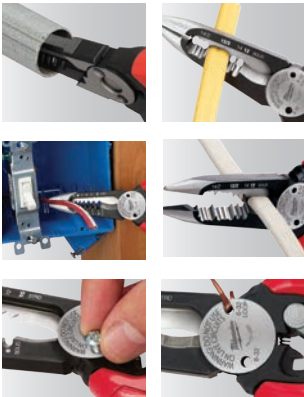

6 IN 1 COMBINATION PLIERS

6IN1

Part #	Description	Wire Stripper
48-22-3079	6in1 Combination Pliers	8-18 AWG Solid, 10-20 AWG Stranded

6 IN 1 NON-METALLIC COMBINATION PLIERS

FORGED STRENGTH

Part #	Description	Wire Stripper
48-22-3070	6in1 Non-Metallic Combination Pliers	12/2 & 14/2 Non-Metallic

WIRE STRIPPER

FAST ONE-HANDED OPERATION

Part #	Description	Wire Stripper
48-22-6109	Wire Stripper	10-18 AWG Solid, 12-20 AWG Stranded

IRONWORKER'S

UP TO **2X MORE CUTS**

Part #	Description
48-22-6102	Ironworker's Pliers

CRIMPING

UP TO **2X CRIMPING FORCE***

Part #	Description
48-22-6103	Crimping Pliers

CABLE CUTTING

CLEAN CUTS

Part #	Description
48-22-6104	Cable Cutting Pliers

PVC / OIL FILTER

3-1/2" JAW CAPACITY