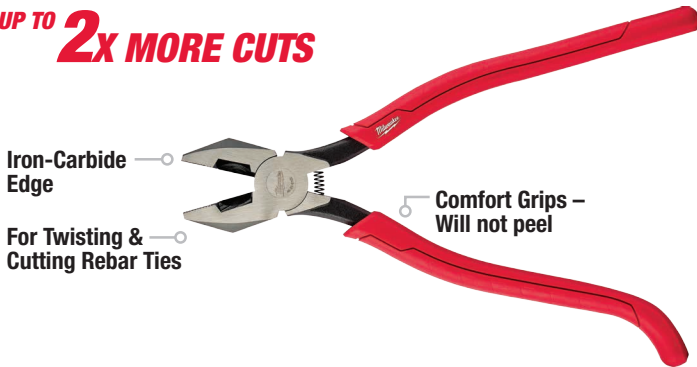

6 IN 1 COMBINATION PLIERS

6IN1

Part #	Description	Wire Stripper
48-22-3079	6in1 Combination Pliers	8-18 AWG Solid, 10-20 AWG Stranded

6 IN 1 NON-METALLIC COMBINATION PLIERS

FORGED STRENGTH

Part #	Description	Wire Stripper
48-22-3070	6in1 Non-Metallic Combination Pliers	12/2 & 14/2 Non-Metallic

WIRE STRIPPER

FAST ONE-HANDED OPERATION

Part #	Description	Wire Stripper
48-22-6109	Wire Stripper	10-18 AWG Solid, 12-20 AWG Stranded

IRONWORKER'S

UP TO **2X MORE CUTS**

Part #	Description
48-22-6102	Ironworker's Pliers