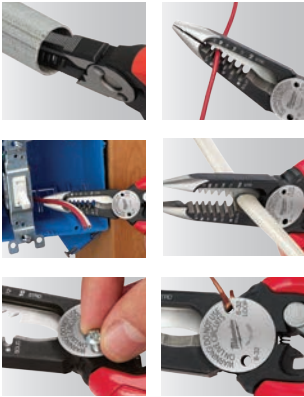

6 IN 1 COMBINATION PLIERS

6IN1

Part #	Description	Wire Stripper
48-22-3079	6in1 Combination Pliers	8-18 AWG Solid, 10-20 AWG Stranded

6 IN 1 NON-METALLIC COMBINATION PLIERS

FORGED STRENGTH

Part #	Description	Wire Stripper
48-22-3070	6in1 Non-Metallic Combination Pliers	12/2 & 14/2 Non-Metallic

WIRE STRIPPER

FAST ONE-HANDED OPERATION

Part #	Description	Wire Stripper
48-22-6109	Wire Stripper	10-18 AWG Solid, 12-20 AWG Stranded

IRONWORKER'S

UP TO **2X MORE CUTS**

Part #	Description
48-22-6102	Ironworker's Pliers

CRIMPING

UP TO **2X CRIMPING FORCE***

Part #	Description
48-22-6103	Crimping Pliers

CABLE CUTTING

CLEAN CUTS

Part #	Description
48-22-6104	Cable Cutting Pliers

PVC / OIL FILTER

3-1/2" JAW CAPACITY