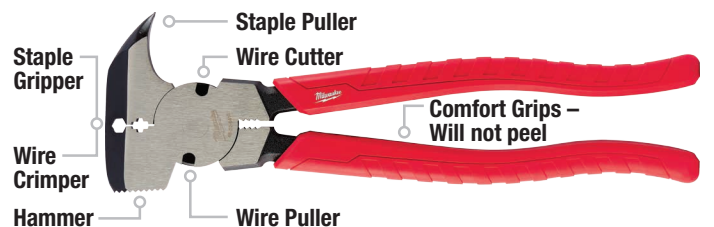

WIRE STRIPPER

FAST ONE-HANDED OPERATION

Part #	Description	Wire Stripper
48-22-6109	Wire Stripper	10-18 AWG Solid, 12-20 AWG Stranded

IRONWORKER'S

UP TO **2X MORE CUTS**

Part #	Description
48-22-6102	Ironworker's Pliers

Part #	Description
48-22-6321	PVC / Oil Filter Pliers

NIPPING

CURVED HEAD PROTECTS SURFACES

Part #	Description
48-22-6407	7" Nipping Pliers

FENCING

FORGED STRENGTH

Part #	Description
48-22-6410	Fencing Pliers

TORQUE LOCK™ FASTER SET-UP

LOCKING PLIERS WITH MAX BITE™

MAX BITE™ 3X GRIPPING FORCE

Part #	Description
48-22-3607	7" Curved Jaw Locking Pliers with MAX BITE™
48-22-3610	10" Curved Jaw Locking Pliers with MAX BITE™