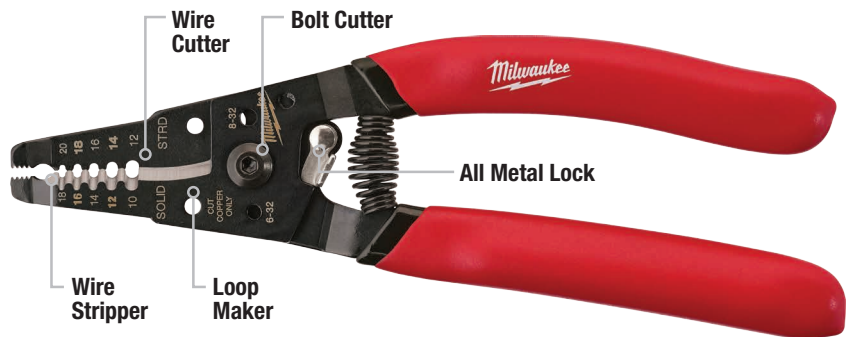

6 IN 1 COMBINATION PLIERS

6IN1

Part #	Description	Wire Stripper
48-22-3079	6in1 Combination Pliers	8-18 AWG Solid, 10-20 AWG Stranded

6 IN 1 NON-METALLIC COMBINATION PLIERS

FORGED STRENGTH

Part #	Description	Wire Stripper
48-22-3070	6in1 Non-Metallic Combination Pliers	12/2 & 14/2 Non-Metallic

WIRE STRIPPER

FAST ONE-HANDED OPERATION

Part #	Description	Wire Stripper
48-22-6109	Wire Stripper	10-18 AWG Solid, 12-20 AWG Stranded

IRONWORKER'S

UP TO **2X MORE CUTS**

Part #	Description
48-22-6102	Ironworker's Pliers

CRIMPING

UP TO **2X CRIMPING FORCE***

Part #	Description
48-22-6103	Crimping Pliers

CABLE CUTTING

CLEAN CUTS

Part #	Description
48-22-6104	Cable Cutting Pliers

PVC / OIL FILTER

3-1/2" JAW CAPACITY

TORQUE LOCK™ FASTER SET-UP

LOCKING PLIERS WITH MAX BITE™

MAX BITE™ 3X GRIPPING FORCE

Part #	Description
48-22-3607	7" Curved Jaw Locking Pliers with MAX BITE™
48-22-3610	10" Curved Jaw Locking Pliers with MAX BITE™