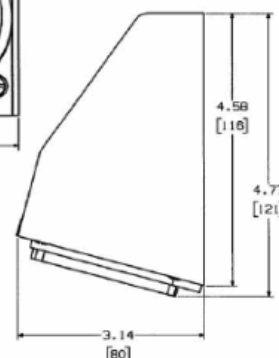

30A 3Ø 480V AC
 NEMA L16-30R
 UL/CSA
 10 HP

Ordering Information

Description	Device Color	UPC	Catalog Number
RPT angle housing, one gang.	Gray	783585234809	HBL2730AR

Listings

Listed to UL 498
 Fed.Spec. W-C-596
 Certified to CSA C22.2 No.42

Specifications

Housing / Flange	Gray RPT
Terminal Retainer	Clear polycarbonate
Body Contact Carrier	Natural (white) nylon
Body Holding Screws	Steel, zinc plated
Contacts	Brass
Mounting Plate	Steel, zinc plated