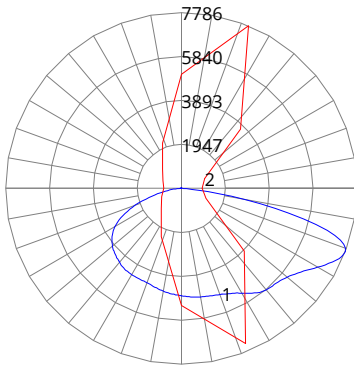

VRT1-195/C5/7xx-y-D-T3

ZONAL LUMEN SUMMARY		
Zone	Lumens	%Fixture
0-30	3919.81	20.0%
0-40	6784.85	34.6%
0-60	13930.84	71.1%
0-80	19189.78	98.0%
0-90	19529.57	99.7%
60-80	5258.94	26.8%
70-80	2012.27	10.3%
80-90	339.80	1.7%
0-180	19587.22	100%