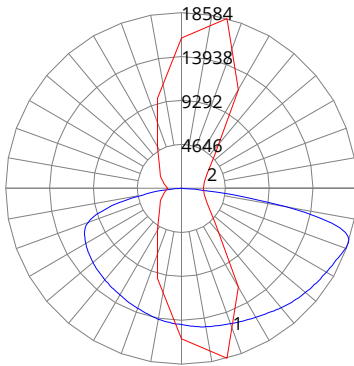

VRT3-563/C5/7xx-y-D-T3

ZONAL LUMEN SUMMARY		
Zone	Lumens	%Fixture
0-30	11861.45	21.8%
0-40	20259.91	37.2%
0-60	38939.79	71.5%
0-80	53157.92	97.6%
0-90	54345.74	99.8%
60-80	14218.13	26.1%
70-80	5943.7	10.9%
80-90	1187.83	2.2%
0-180	54464.87	100%