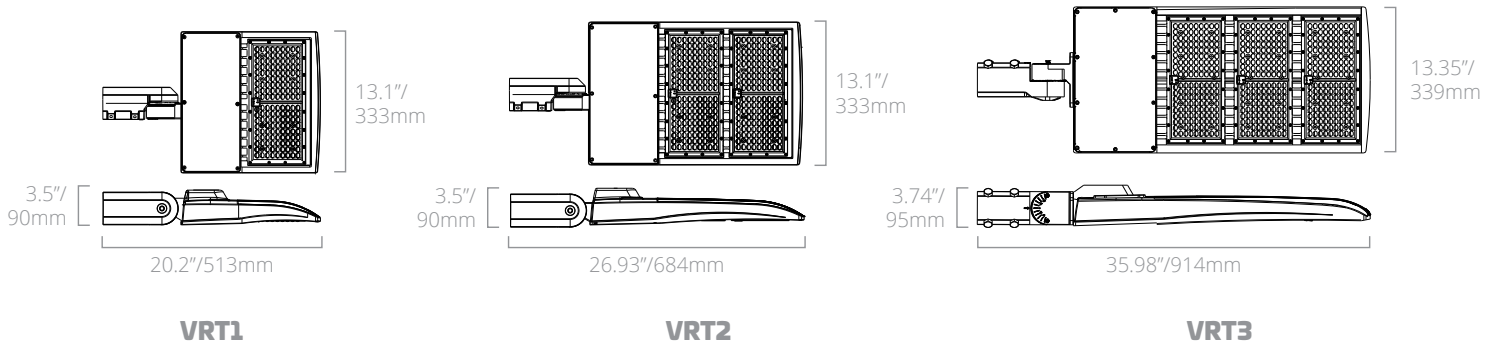

D180 Double 180°
EPA: 1.9
Weight: 36.2 lbs.

T90 Triple 90°
EPA: 2.0
Weight: 53.8 lbs.

Q90 Quad 90°
EPA: 2.0
Weight: 69.8 lbs.

VRT2

S Single
EPA: 1.1
Weight: 18.6 lbs.

D90 Double 90°
EPA: 1.28
Weight: 36.2 lbs.

D180 Double 180°
EPA: 1.9
Weight: 36.2 lbs.

T90 Triple 90°
EPA: 2.0
Weight: 53.8 lbs.

Q90 Quad 90°
EPA: 2.0
Weight: 69.8 lbs.

VRT3

DIMENSIONS

Slipfitter Mount

Yoke Mount

Direct Mount

MOUNT DIMENSIONS

Slipfitter Mount

Yoke Mount

Direct Mount

More information
available at:
eiko.com/page/vert