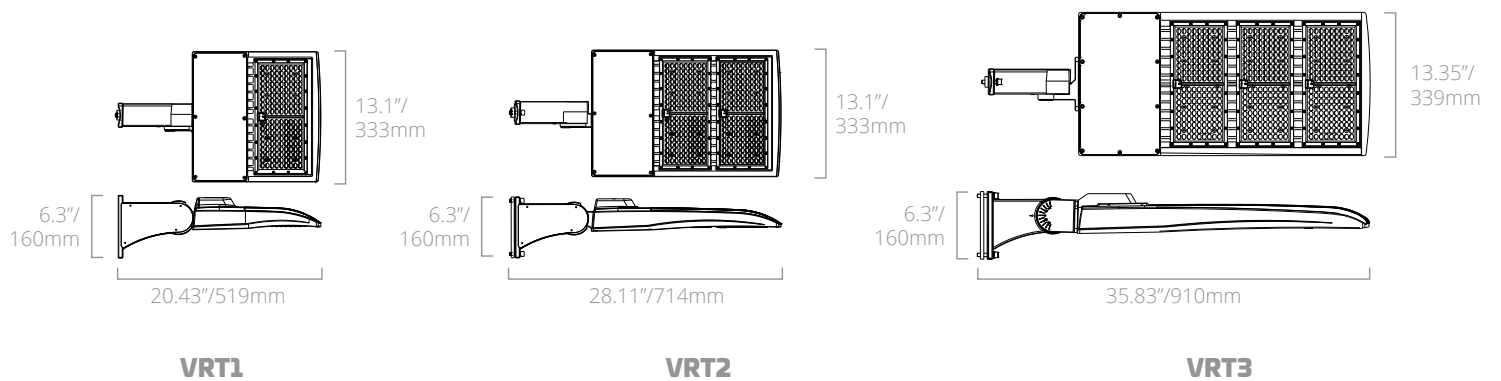

D180 Double 180°
EPA: 1.9
Weight: 36.2 lbs.

T90 Triple 90°
EPA: 2.0
Weight: 53.8 lbs.

Q90 Quad 90°
EPA: 2.0
Weight: 69.8 lbs.

VRT2

S Single
EPA: 1.1
Weight: 18.6 lbs.

D90 Double 90°
EPA: 1.28
Weight: 36.2 lbs.

D180 Double 180°
EPA: 1.9
Weight: 36.2 lbs.

T90 Triple 90°
EPA: 2.0
Weight: 53.8 lbs.

Q90 Quad 90°
EPA: 2.0
Weight: 69.8 lbs.

VRT3

DIMENSIONS

Slipfitter Mount

Yoke Mount

Direct Mount

MOUNT DIMENSIONS

Slipfitter Mount

Yoke Mount

Direct Mount

More information
available at:
eiko.com/page/vert