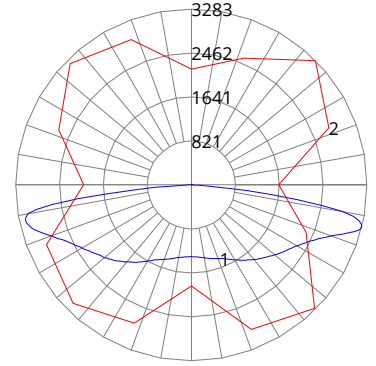

VRT1-125/C5/7xx-y-D-T5

ZONAL LUMEN SUMMARY		
Zone	Lumens	%Fixture
0-30	1252.32	10.3%
0-40	2357.01	19.4%
0-60	5940.98	49.0%
0-80	11295.53	93.1%
0-90	12072.45	99.5%
60-80	5354.55	44.1%
70-80	2770.68	22.8%
80-90	776.92	6.4%
0-180	12128.26	100%