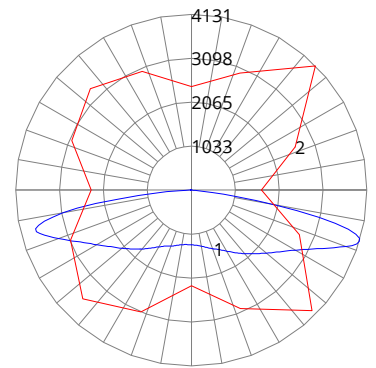

VRT1-130/C5/7xx-y-D-T5

ZONAL LUMEN SUMMARY		
Zone	Lumens	%Fixture
0-30	1213.1	9.8%
0-40	2311.65	18.7%
0-60	6126.87	49.6%
0-80	11770.37	95.4%
0-90	12284.25	99.5%
60-80	5643.5	45.7%
70-80	2661.9	21.6%
80-90	513.88	4.2%
0-180	12341.61	100%