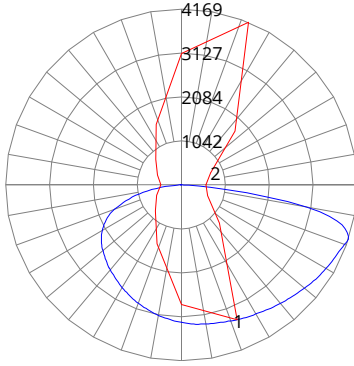

PHOTOMETRICS

VRT1-125/C5/7xx-y-D-T3

ZONAL LUMEN SUMMARY		
Zone	Lumens	%Fixture
0-30	2656.7	21.2%
0-40	4532.53	36.2%
0-60	8792.42	70.3%
0-80	12135.34	97.0%
0-90	12463.34	99.7%
60-80	3342.92	26.7%
70-80	1430.61	11.4%
80-90	328.00	2.6%
0-180	12504.84	100%