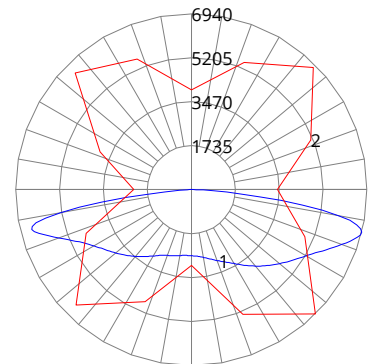

VRT2-240/C5/7xx-y-D-T5

ZONAL LUMEN SUMMARY		
Zone	Lumens	%Fixture
0-30	2443.28	10.2%
0-40	4623.1	19.4%
0-60	11852.52	49.7%
0-80	22425.59	94.0%
0-90	23749.96	99.6%
60-80	10573.07	44.3%
70-80	5242.37	22.0%
80-90	1324.37	5.6%
0-180	23852.59	100%