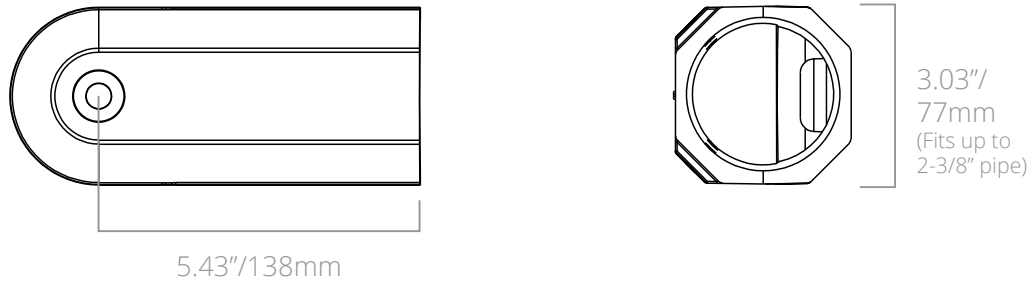

D180 Double 180°
EPA: 1.9
Weight: 36.2 lbs.

T90 Triple 90°
EPA: 2.0
Weight: 53.8 lbs.

Q90 Quad 90°
EPA: 2.0
Weight: 69.8 lbs.

VRT2

S Single
EPA: 1.1
Weight: 18.6 lbs.

D90 Double 90°
EPA: 1.28
Weight: 36.2 lbs.

D180 Double 180°
EPA: 1.9
Weight: 36.2 lbs.

T90 Triple 90°
EPA: 2.0
Weight: 53.8 lbs.

Q90 Quad 90°
EPA: 2.0
Weight: 69.8 lbs.

VRT3

DIMENSIONS

Slipfitter Mount

Yoke Mount

Direct Mount

MOUNT DIMENSIONS

Slipfitter Mount

Yoke Mount

Direct Mount

More information
available at:
eiko.com/page/vert