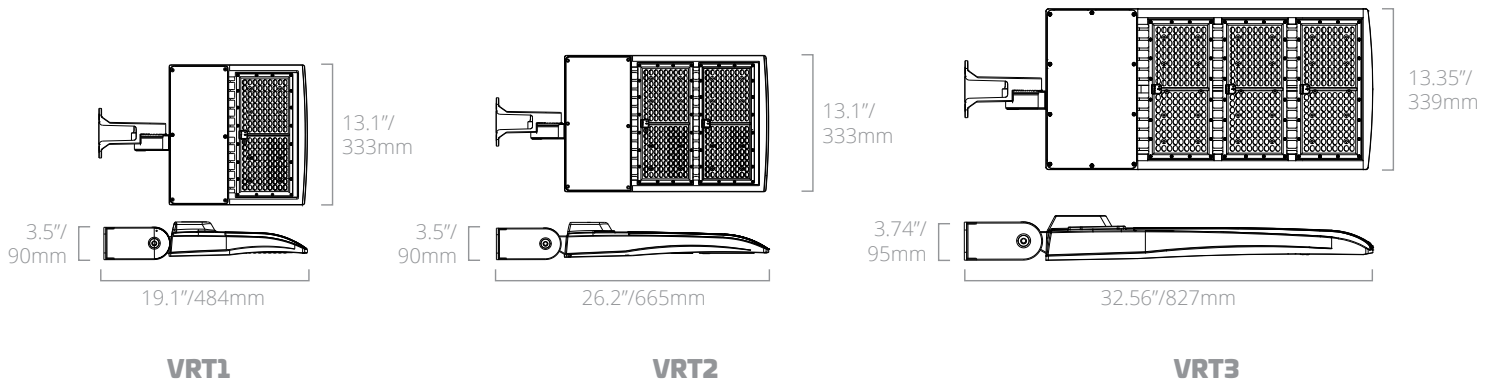

D180 Double 180°
EPA: 1.9
Weight: 36.2 lbs.

T90 Triple 90°
EPA: 2.0
Weight: 53.8 lbs.

Q90 Quad 90°
EPA: 2.0
Weight: 69.8 lbs.

VRT2

S Single
EPA: 1.1
Weight: 18.6 lbs.

D90 Double 90°
EPA: 1.28
Weight: 36.2 lbs.

D180 Double 180°
EPA: 1.9
Weight: 36.2 lbs.

T90 Triple 90°
EPA: 2.0
Weight: 53.8 lbs.

Q90 Quad 90°
EPA: 2.0
Weight: 69.8 lbs.

VRT3

DIMENSIONS

Slipfitter Mount

Yoke Mount

Direct Mount

MOUNT DIMENSIONS

Slipfitter Mount

Yoke Mount

Direct Mount

More information
available at:
eiko.com/page/vert