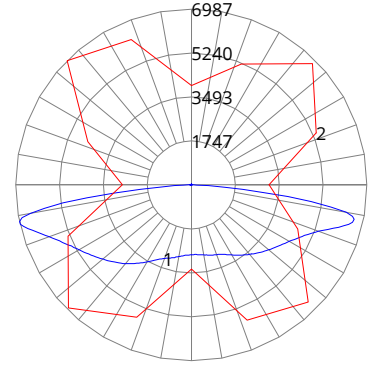

VRT2-250/C5/7xx-y-D-T5

ZONAL LUMEN SUMMARY		
Zone	Lumens	%Fixture
0-30	2588.27	10.3%
0-40	4875.64	19.4%
0-60	12294.16	48.9%
0-80	23335.88	92.9%
0-90	24981.81	99.4%
60-80	11041.72	43.9%
70-80	5709.93	22.7%
80-90	1645.93	6.5%
0-180	25131.22	100%