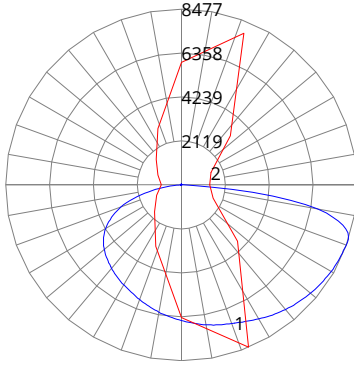

PHOTOMETRICS

VRT2-250/C5/7xx-y-D-T3

ZONAL LUMEN SUMMARY		
Zone	Lumens	%Fixture
0-30	5396.75	20.8%
0-40	9258.41	35.7%
0-60	18104.86	69.9%
0-80	24977.89	96.4%
0-90	25746.98	99.4%
60-80	6873.03	26.5%
70-80	2910.38	11.2%
80-90	769.08	3.0%
0-180	25901.3	100%