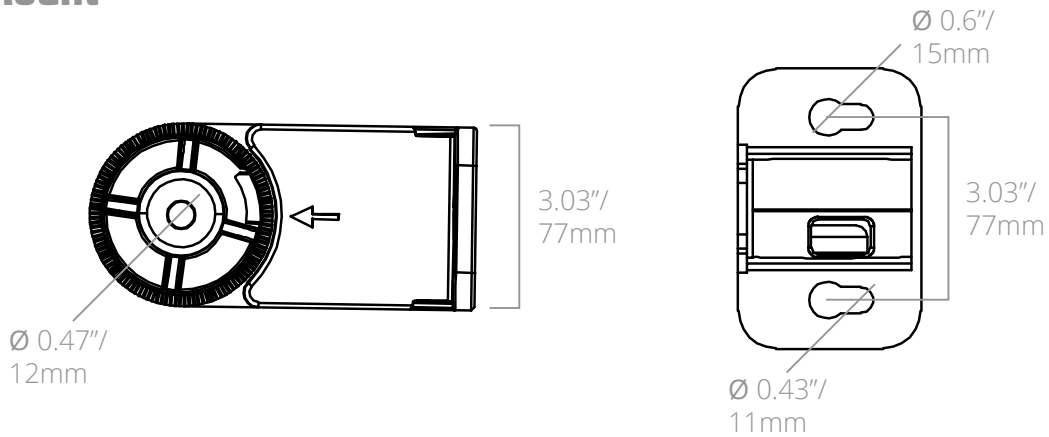

D180 Double 180°
EPA: 1.9
Weight: 36.2 lbs.

T90 Triple 90°
EPA: 2.0
Weight: 53.8 lbs.

Q90 Quad 90°
EPA: 2.0
Weight: 69.8 lbs.

VRT2

S Single
EPA: 1.1
Weight: 18.6 lbs.

D90 Double 90°
EPA: 1.28
Weight: 36.2 lbs.

D180 Double 180°
EPA: 1.9
Weight: 36.2 lbs.

T90 Triple 90°
EPA: 2.0
Weight: 53.8 lbs.

Q90 Quad 90°
EPA: 2.0
Weight: 69.8 lbs.

VRT3

DIMENSIONS

Slipfitter Mount

Yoke Mount

Direct Mount

MOUNT DIMENSIONS

Slipfitter Mount

Yoke Mount

Direct Mount

More information
available at:
eiko.com/page/vert