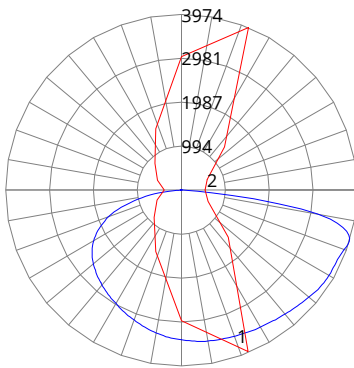

VRT1-130/C5/7xx-y-D-T3

ZONAL LUMEN SUMMARY		
Zone	Lumens	%Fixture
0-30	2760.00	21.4%
0-40	4703.29	36.4%
0-60	9078.5	70.2%
0-80	12507.56	96.8%
0-90	12875.79	99.6%
60-80	3429.06	26.5%
70-80	1480.78	11.5%
80-90	368.23	2.8%
0-180	12923.13	100%