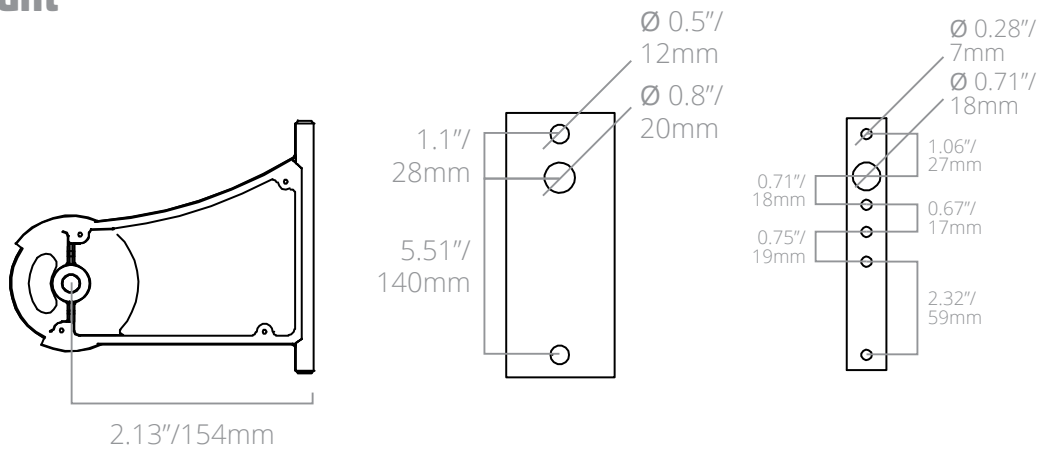

D180 Double 180°
EPA: 1.9
Weight: 36.2 lbs.

T90 Triple 90°
EPA: 2.0
Weight: 53.8 lbs.

Q90 Quad 90°
EPA: 2.0
Weight: 69.8 lbs.

VRT3

DIMENSIONS

Slipfitter Mount

Yoke Mount

Direct Mount

MOUNT DIMENSIONS

Slipfitter Mount

Yoke Mount

Direct Mount

More information
available at:
eiko.com/page/vert