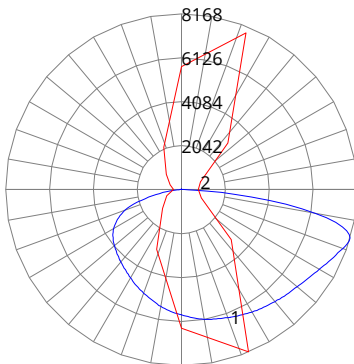

VRT2-240/C5/7xx-y-D-T3

ZONAL LUMEN SUMMARY		
Zone	Lumens	%Fixture
0-30	4702.66	19.9%
0-40	8021.4	34.0%
0-60	16195.88	68.6%
0-80	22847.42	96.8%
0-90	23523.2	99.6%
60-80	6651.54	28.2%
70-80	2804.1	11.9%
80-90	675.78	2.9%
0-180	23606.13	100%