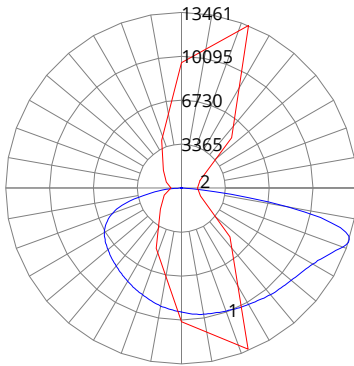

VRT2-380/C5/7xx-y-D-T3

ZONAL LUMEN SUMMARY		
Zone	Lumens	%Fixture
0-30	7652.12	20.0%
0-40	13062.58	34.1%
0-60	26406.17	69.0%
0-80	37160.51	97.1%
0-90	38174.68	99.7%
60-80	10754.34	28.1%
70-80	4512.64	11.8%
80-90	1014.17	2.6%
0-180	38274.07	100%