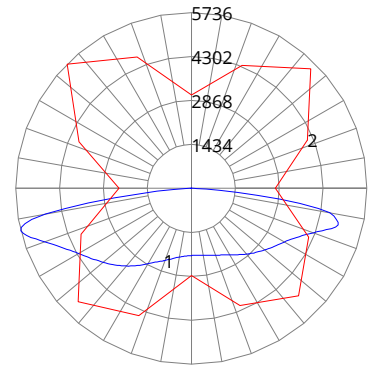

VRT1-195/C5/7xx-y-D-T5

ZONAL LUMEN SUMMARY		
Zone	Lumens	%Fixture
0-30	2046.16	10.4%
0-40	3857.86	19.7%
0-60	9764.23	49.8%
0-80	18411.76	94.0%
0-90	19519.21	99.6%
60-80	8647.53	44.1%
70-80	4354.15	22.2%
80-90	1107.45	5.7%
0-180	19596.67	100%