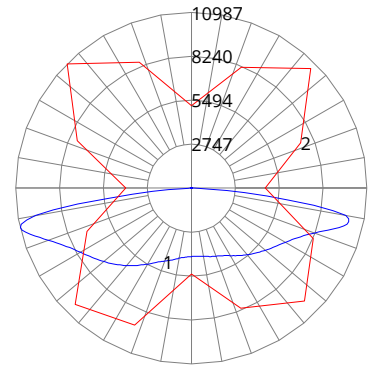

VRT2-380/C5/7xx-y-D-T5

ZONAL LUMEN SUMMARY		
Zone	Lumens	%Fixture
0-30	3982.36	10.4%
0-40	7482.86	19.6%
0-60	18809.85	49.2%
0-80	35672.81	93.3%
0-90	38090.6	99.7%
60-80	16862.96	44.1%
70-80	8679.37	22.7%
80-90	2417.78	6.3%
0-180	38222.06	100%