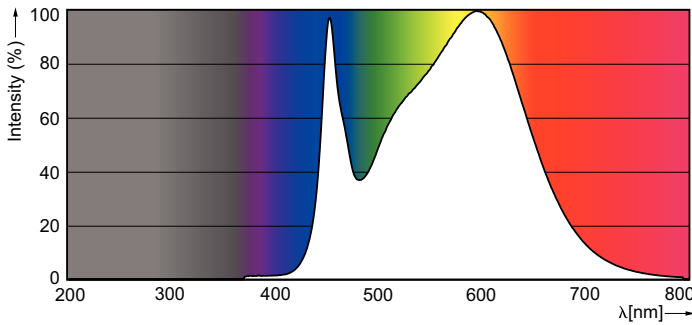

LEDtube 500mm 13W G13 840 2100lm