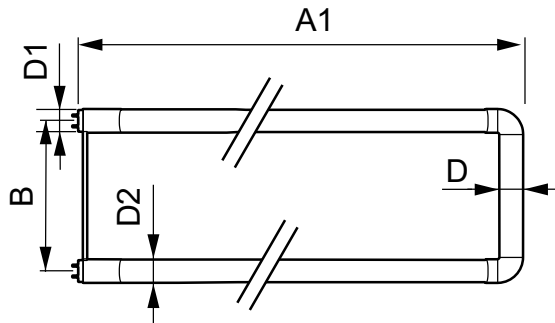

Dimensional drawing

Product	D1	D2	B	A1	D
13T8 LED/24-4000 IF-6U 10/1	25.7 mm	28 mm	152 mm	570 mm	27.8 mm

TLED Ubent Ubent 13-32W 2100lm 4000K ND

Photometric data

LEDtube 500mm 13W G13 840 2100lm

LEDtube 600mm 13W G13