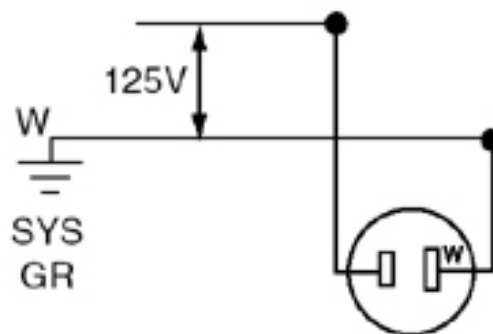

Wiring Diagram