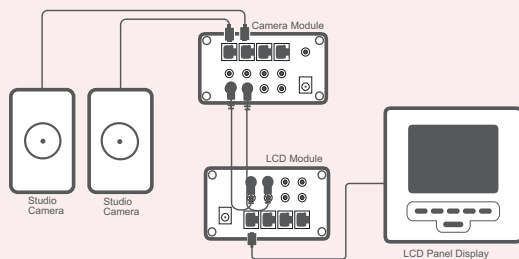

Studio LCD Console
(HA500-XX)

Color IR Camera
(CM1029)

SYSTEM FEATURES

- Up to four cameras per system
- Any combination of up to four LCDs or TV Display Interfaces per system
- Efficient Cat 5 installation
- Color Studio Ball Camera is optimized for low light conditions
- Color IR Camera's 24 IR LEDs ensure a vivid, clear picture, even in ultra low light environments
- Indoor or outdoor installations

www.legrand.us/onq

Camera System

CAMERA KITS

CM7646
Ball Camera Kit

CM1030-WH
Color IR Camera &
Camera Module

CM5451-WH
Ball Camera and LCD Kit

CM5406-WH
Front Door Camera and
LCD Kit

ADDITIONAL PRODUCTS

PRODUCT	PART #	COLOR
Front Door Camera/LCD Kit	CM5406-WH	White
Front and Back Door Camera/LCD Kit	CM5405-WH	White
Whole House Camera/LCD Kit	CM5404-WH	White
Ball Camera	CM5002-XX	Brown, Light Almond, White
Color Bullet Camera	F2299	White
Color IR Camera	CM1029	Gray
Color IR Camera & Camera Module	CM1030	N/A
Category 5 Camera Module	CM1011	N/A
LCD Console	HA5000-XX	Gloss Black, Light Almond, Titanium, White
LCD Module	CM1010	N/A
TV Display Interface	HA5201-XX	Black, Light Almond, White

COLORS

WIRING DIAGRAM

INSTALLATION AT-A-GLANCE: CAMERA SYSTEM

1. Install the camera module and the LCD module in the On-Q enclosure.
2. Run a single Cat 5 cable from the camera module to each camera location.
3. Install the cameras in standard single gang boxes throughout the house, either in the wall or in the ceiling.
4. Run a Cat 5 cable from the LCD module to the location of the LCD console, installed in a standard triple gang box.
5. Connect a patch cable from the LCD module to the camera module.