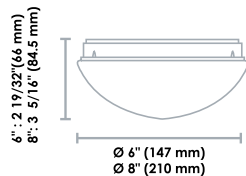

Lumen values are derived from photometric testing
For a complete list of compatible dimmers and ENERGY STAR qualified products, please visit www.standardpro.com