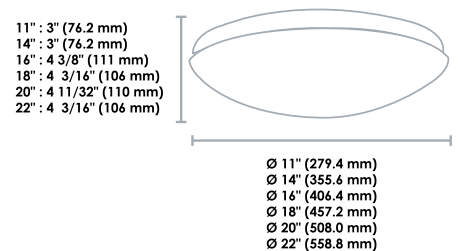

Lumen values are derived from photometric testing
For a complete list of compatible dimmers and ENERGY STAR qualified products, please visit www.standardpro.com