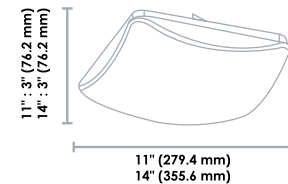

Lumen values are derived from photometric testing
For a complete list of compatible dimmers and ENERGY STAR qualified products, please visit www.standardpro.com