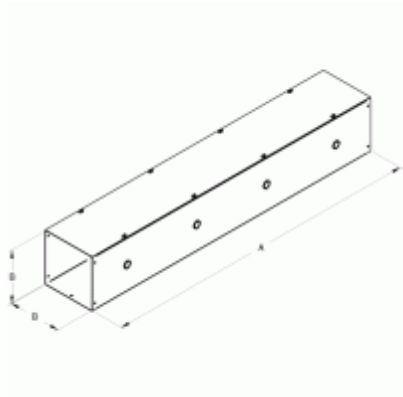

# Type 1 Lay In Screw Cover Wireway CWSC Series

## Painted Steel

Length	Knock Outs	Knock					
		2.5 x 2.5	4 x 4	6 x 6	8 x 8	10 x 10	12 x 12
12.00	w/KO	CWSC212	CWSC412	CWSC612	CWSC812	-	CWSC1212
18.00	w/KO	-	-	-	-	-	-
24.00	w/KO	CWSC224	CWSC424	CWSC624	CWSC824	-	CWSC1224
36.00	w/KO	CWSC236	CWSC436	CWSC636	CWSC836	-	CWSC1236
48.00	w/KO	CWSC248	CWSC448	CWSC648	CWSC848	-	CWSC1248
60.00	w/KO	CWSC260	CWSC460	CWSC660	CWSC860	-	CWSC1260
72.00	w/KO	-	CWSC472	CWSC672	-	-	-
96.00	w/KO	-	-	-	-	-	-
120.00	w/KO	CWSC2120	CWSC4120	CWSC6120	CWSC8120	-	-
12.00	No KO	CWSC212NK	CWSC412NK	CWSC612NK	CWSC812NK	CWSC1012NK	CWSC1212NK
18.00	No KO	-	CWSC418NK	CWSC618NK	CWSC818NK	-	-
24.00	No KO	CWSC224NK	CWSC424NK	CWSC624NK	CWSC824NK	CWSC1024NK	CWSC1224NK
36.00	No KO	CWSC236NK	CWSC436NK	CWSC636NK	CWSC836NK	CWSC1036NK	CWSC1236NK
48.00	No KO	CWSC248NK	CWSC448NK	CWSC648NK	CWSC848NK	CWSC1048NK	CWSC1248NK
60.00	No KO	CWSC260NK	CWSC460NK	CWSC660NK	CWSC860NK	CWSC1060NK	CWSC1260NK
72.00	No KO	-	CWSC472NK	CWSC672NK	CWSC872NK	CWSC1072NK	CWSC1272NK
96.00	No KO	-	-	-	-	CWSC1096NK	CWSC1296NK
120.00	No KO	CWSC2120NK	CWSC4120NK	CWSC6120NK	CWSC8120NK	CWSC10120NK	CWSC12120NK