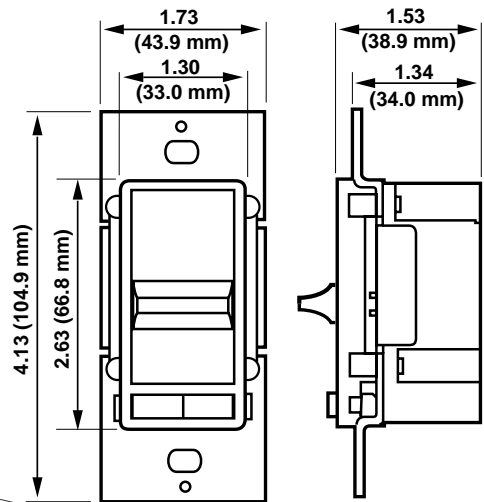

SURESLIDE PRESET DIMMER
Cat. No. 6621-P