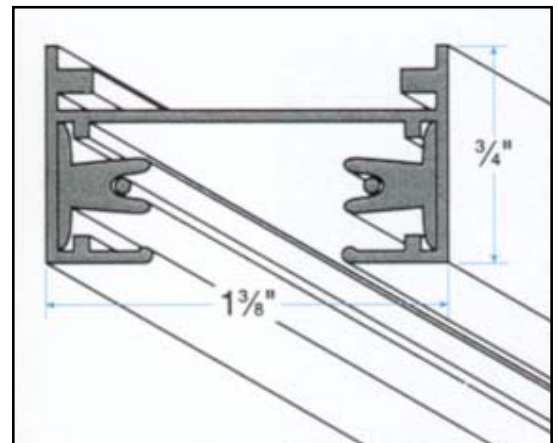

Product Specifications

Track

Description

Track for Track Lighting in various lengths and finishes.
End Caps included.

Available Finishes:	Length:	Product Code:
Black	2 feet	T2-BLK
Brushed Steel	2 feet	T2-BST
Oil Rubbed Bronze	2 feet	T2-ORB
Satin Nickel	2 feet	T2-SN
White	2 feet	T2-WH
Black	4 feet	T4-BLK
Brushed Steel	4 feet	T4-BST
Oil Rubbed Bronze	4 feet	T4-ORB
Satin Nickel	4 feet	T4-SN
White	4 feet	T4-WH
Black	6 feet	T6-BLK
Brushed Steel	6 feet	T6-BST
Oil Rubbed Bronze	6 feet	T6-ORB
Satin Nickel	6 feet	T6-SN
White	6 feet	T6-WH
Black	8 feet	T8-BLK
Brushed Steel	8 feet	T8-BST
Oil Rubbed Bronze	8 feet	T8-ORB
Satin Nickel	8 feet	T8-SN
White	8 feet	T8-WH

Accessories

Model #:	Description:	Available Finishes:
TA001	Floating Canopy	BLK, BST, ORB, WH
TA002	Joiner	BLK, BST, ORB, WH
TA002P	Power Feed Joiner	BLK, WH
TA003	90° Joiner	BLK, BST, ORB, WH
TA004	"T" Joiner	BLK, BST, ORB, WH
TA005	"X" Joiner	BLK, BST, ORB, WH
TA006-SF	End Feed - Single	BLK, BST, ORB, WH
TA006-DF	End Feed - Dual	BLK, BST, ORB, WH
TA007	Box Cover Plate	BLK, ORB, WH
TA008-3W	Cord & Switch	BLK, WH
TA009	End Cap	BLK, BST, ORB, WH
TA010	Accordion Joiner	BLK, BST, ORB, WH
TA011	Monopoint	BLK, BST, ORB, WH
TA012	Pendant Adaptor	BLK, WH
TA014	Stem kit-18/36/48"	BLK, BST, ORB, WH
TA016	Barn Doors	BLK, WH
RWC014	Raceway Cover	BLK, BST, ORB, WH