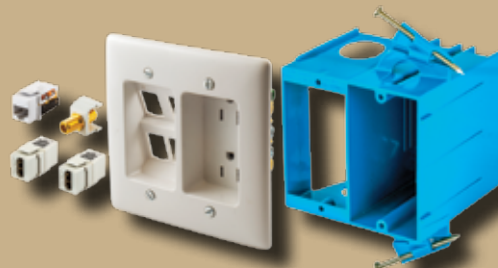

Commercial Solutions

Flat Panel Connection Enclosure

When high connectivity is required, use Hubbell's Flat Panel Connection Enclosure. This product accommodates connections for HDMI, DVI, RG6/UQ and VGA, and allows for high density cables to hide behind the wall or entertainment center. It is ideal for TV's, Smartboards, or entertainment centers in commercial environments including: education, restaurants, hotels, and offices where sacrificing data speed is not an option.

Features

- Integrated cable management
- Accepts standard electrical boxes
- Multiple device mounting options
- Sheet metal base, white powder coat finish
- Easily mounts to studs or sheetrock
- Trim ring covers rough-in

Residential Solutions

Recessed Receptacle with Snap Fit

Recessed Thermoplastic Box

Recessed Receptacle with Feed-Through

Metal Wallbox

Hubbell has solutions for residential environments where wire management is a concern. Products sit flush against the wall and are available in multiple colors, creating an aesthetically pleasing look. Large connectors and cables are held securely and bundled together neatly. All wires are concealed behind the wall and out of view. Snap Fit options are used for customizing your connections.

Features

Receptacles

- Snap Fit is configurable to accommodate multiple connectors such as: HDMI, AV, and Voice/Low-Speed Data
- Feed-Through options allows you to make direct connections
- 15A 125V
- Back and side wired