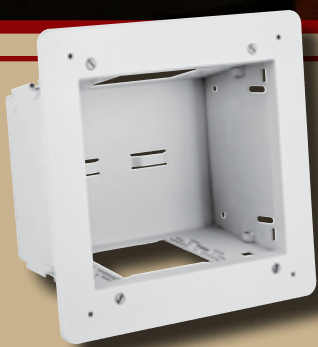

Commercial Solutions