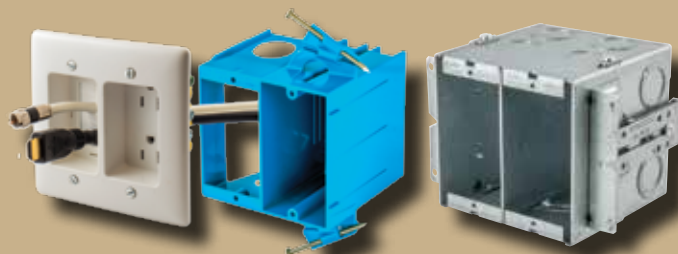

Commercial Solutions

Flat Panel Connection Enclosure

When high connectivity is required, use Hubbell's Flat Panel Connection Enclosure. This product accommodates connections for HDMI, DVI, RG6/UQ and VGA, and allows for high density cables to hide behind the wall or entertainment center. It is ideal for TV's, Smartboards, or entertainment centers in commercial environments including: education, restaurants, hotels, and offices where sacrificing data speed is not an option.

Features

- Integrated cable management
- Accepts standard electrical boxes
- Multiple device mounting options
- Sheet metal base, white powder coat finish
- Easily mounts to studs or sheetrock
- Trim ring covers rough-in

Residential Solutions

Recessed Receptacle with Snap Fit

Recessed Thermoplastic Box

Recessed Receptacle with Feed-Through

Metal Wallbox

Hubbell has solutions for residential environments where wire management is a concern. Products sit flush against the wall and are available in multiple colors, creating an aesthetically pleasing look. Large connectors and cables are held securely and bundled together neatly. All wires are concealed behind the wall and out of view. Snap Fit options are used for customizing your connections.

Features

Receptacles

- Snap Fit is configurable to accommodate multiple connectors such as: HDMI, AV, and Voice/Low-Speed Data
- Feed-Through options allows you to make direct connections
- 15A 125V
- Back and side wired