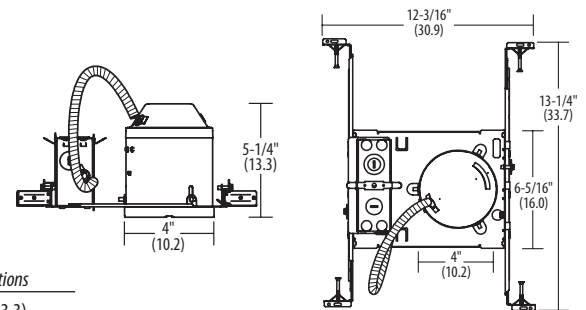

Specifications subject to change without notice.

Catalog Number
Notes
Type

4" LED Housing

L3LED T24

LED
IC/Non-IC
New Construction

Specifications

- Height: 5-1/4 (13.3)
- Length: 13-1/4 (33.7)
- Width: 12-3/16 (30.9)
- Ceiling opening: 4 (10.2)

All dimensions are inches (centimeters) unless otherwise specified.

ORDERING INFORMATION For shortest lead times, configure product using **bolded options**.

Example: L3LED T24

Series	Options	Packaging
L3LED T24		
L3LED T24	Shipped installed in fixture PHC Poke-home wire connector	R6 Resale pack of six U Unit