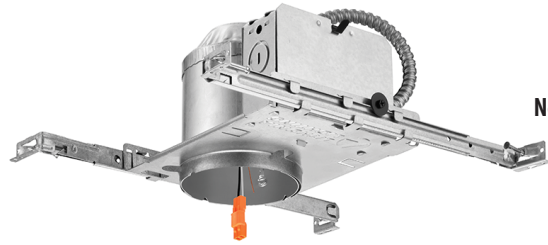

Aluminum foam-gasketed housing with galvanized steel pan.

Galvanized bar hangers span up to 24" o.c. and feature stepped shank nail and positioning guide with integral T-bar locks. Two locking screws hold fixture in position.

Galvanized steel junction box with four built-in Romex clamps. Four 1/2" and two 3/4" knockouts with slots for pryout. Rated for through branch wiring.

Maximum 4 (2 in, 2 out) No. 12 AWG conductors. Rated for 90°C.

Vertical adjustment of housing allows for flush mounting with ceiling face.

Suitable for ceilings up to 1-1/2" thick.

LISTINGS — UL Listed to US and Canadian safety standards. Damp location listing (See trim selection for wet location listing).

Specifications subject to change without notice.

Catalog Number
Notes
Type

4" LED Housing

L3LED T24

LED
IC/Non-IC
New Construction

Specifications

- Height: 5-1/4 (13.3)
- Length: 13-1/4 (33.7)
- Width: 12-3/16 (30.9)
- Ceiling opening: 4 (10.2)