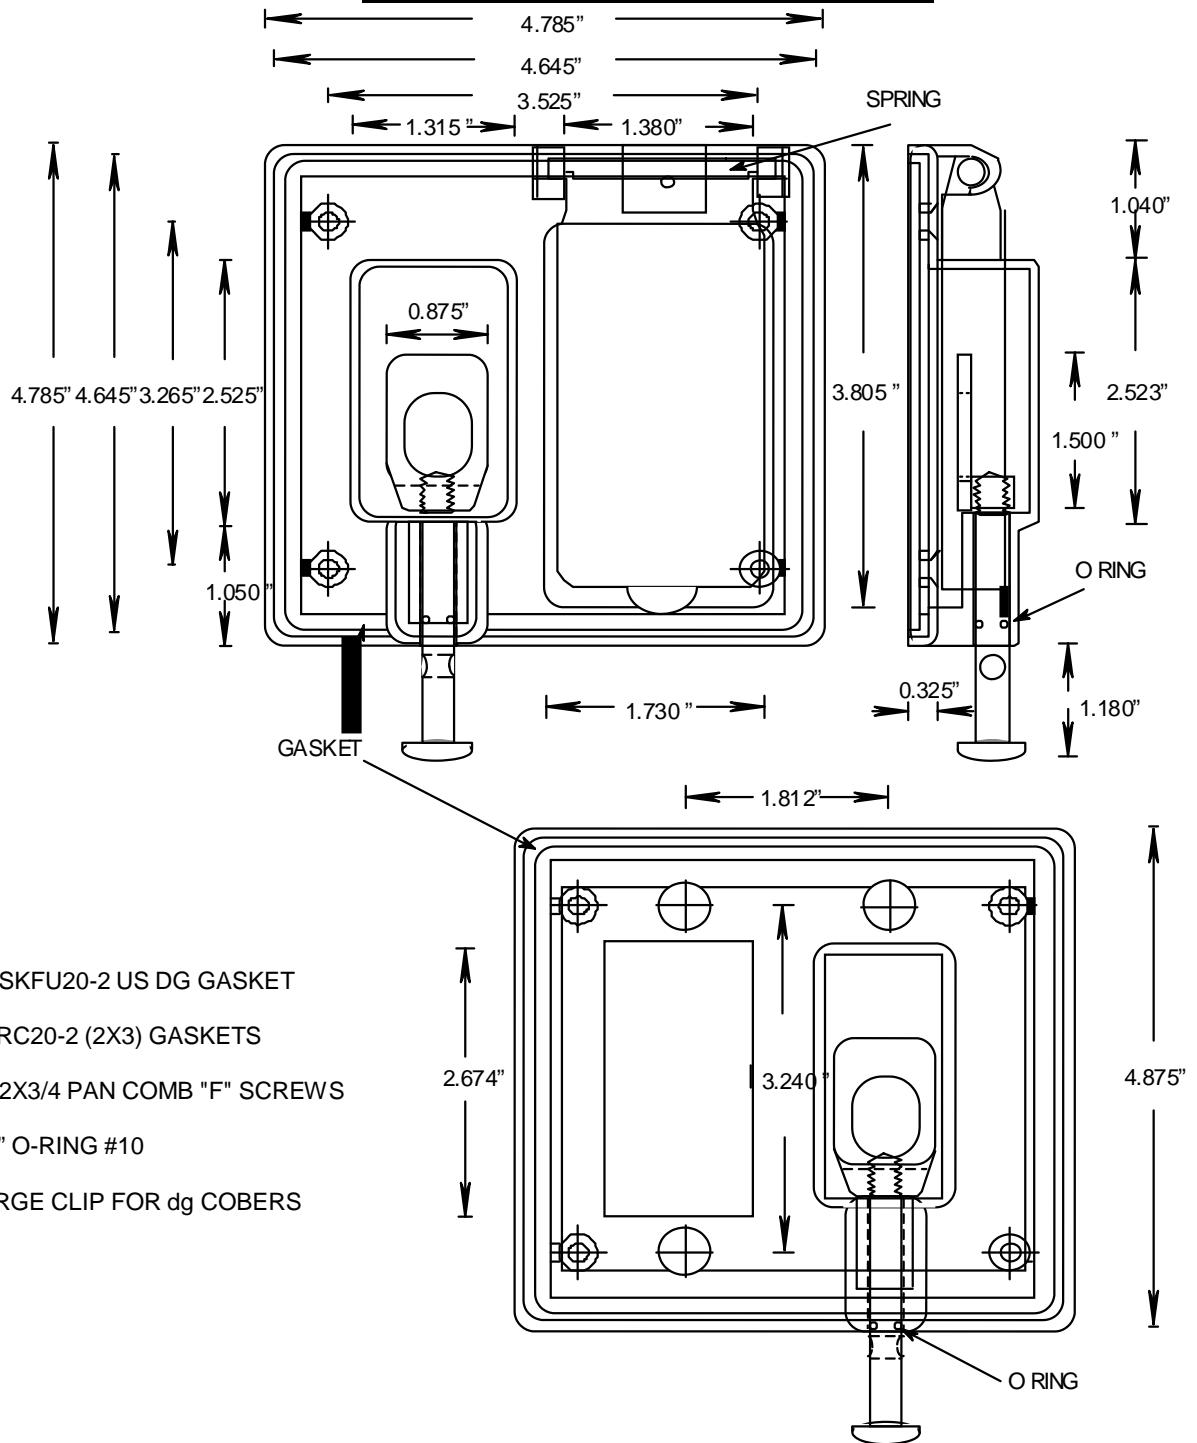

**PVC DOUBLE GANG TYPE VSRCU20-2 COVER
W.P. COMB RECEPTACLE/SWITCH COVER.**

PARTS LIST:

- 172650 (1), GASKFU20-2 US DG GASKET
- 072850 (1), VSRC20-2 (2X3) GASKETS
- 172556 (4), 6-32X3/4 PAN COMB "F" SCREWS
- 072280 (1), 1/4" O-RING #10
- 072187 (1), LARGE CLIP FOR dg COBERS