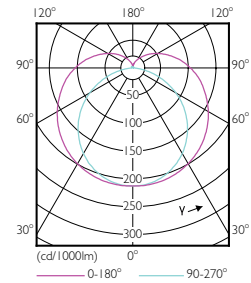

LEDtube 13W G13 830-850 IF DIM