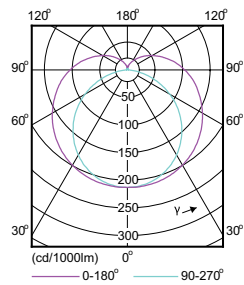

Light Distribution Diagrams