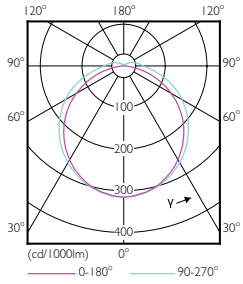

Light Distribution Diagrams

LEDtube PLC/T 12W G24Q 827 32H DIM