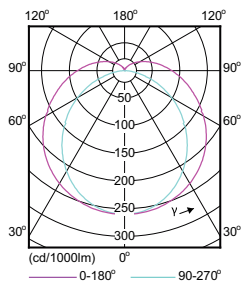

Light Distribution Diagrams