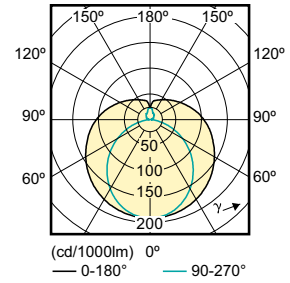

Light Distribution Diagrams

LEDtube 1200mm 17 W

LEDtube 500mm 16.5 W 2G11

LED InstantFit T8 1200mm 16.5 W, 600mm 8.5 W /840

Light Distribution Diagrams

LED InstantFit PL-C/T 100mm 8.5 W

LED InstantFit PL-C/T 100mm 10.5 W