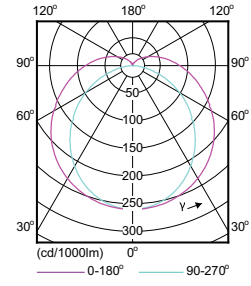

Light Distribution Diagrams

LEDtube 1200mm 17W G13 2100lm

Mains DLC 17W 2000-2100lm 3000_5000K ND