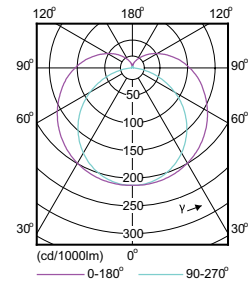

LED InstantFit T8 1200mm 16.5 W, 600mm 8.5 W /840