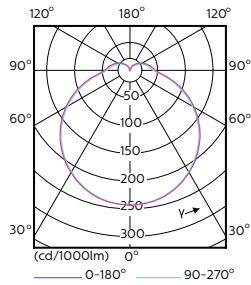

LEDtube PLC 100mm 11W G24Q GX24Q 827 1200lm