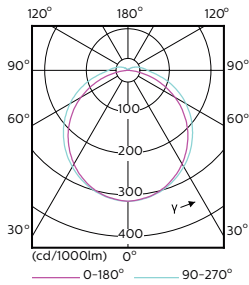

LEDtube PLC 100mm 9W G24Q GX24Q 827 850lm