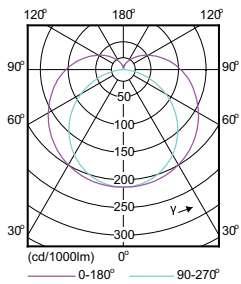

LED InstantFit T8 1200mm 16.5 W, 600mm 8.5 W /840