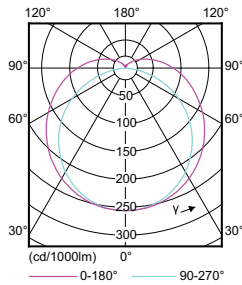

Light Distribution Diagrams