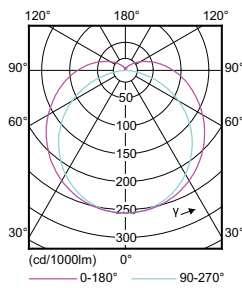

Light Distribution Diagrams