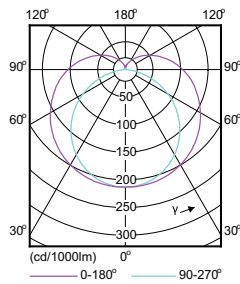

LED InstantFit T8 1200mm 16.5 W, 600mm 8.5 W /840