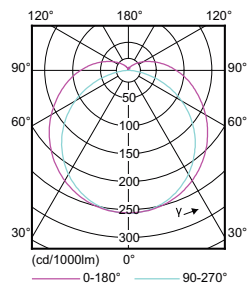

Light Distribution Diagrams