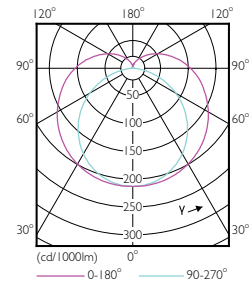

LEDtube 1200mm 18 W T8 C W G

Light Distribution Diagrams

LEDtube 1200mm 17W G13 2100lm

Mains DLC 17W 2000-2100lm 3000_5000K ND

LEDtube PLC 100mm 9W G24Q GX24Q 827 850lm

LEDtube PLC 100mm 11W G24Q GX24Q 827 1200lm