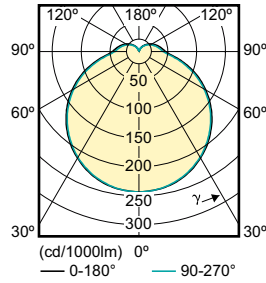

Light Distribution Diagrams

LEDtube 600 mm 8.5 W /840

LEDtube 600 mm 8.5 W /850

LEDtube 900 mm 10.5 W /830

LEDtube 900 mm 10.5 W /835

LEDtube 900 mm 10.5 W /840

LEDtube 900 mm 10.5 W /850

LEDtube 600mm 16.5 W

Light Distribution Diagrams

LEDtube 1200mm 17 W

LEDtube 500mm 16.5 W 2G11

LED InstantFit T8 1200mm 16.5 W, 600mm 8.5 W /840

Light Distribution Diagrams

LED InstantFit PL-C/T 100mm 8.5 W

LED InstantFit PL-C/T 100mm 10.5 W