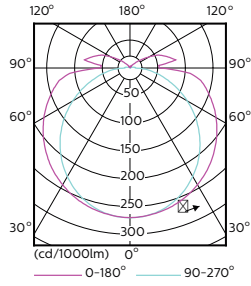

Light Distribution Diagrams

LEDtube 1200mm 17W G13 2100lm

Mains DLC 17W 2000-2100lm 3000_5000K ND