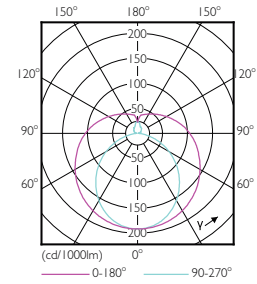

Light Distribution Diagrams

Mains DLC 17W 2000-2100lm 3000_5000K ND