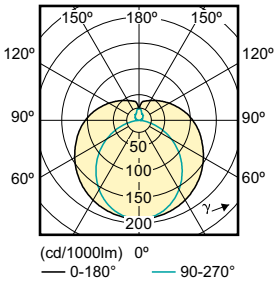

Light Distribution Diagrams

LEDtube 1200mm 17 W