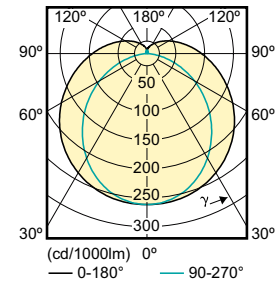

LED InstantFit T8 1200mm 16.5 W, 600mm 8.5 W /840