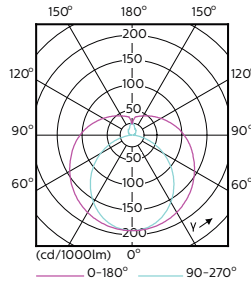

Light Distribution Diagrams

LEDtube 1200mm 17W G13 2100lm