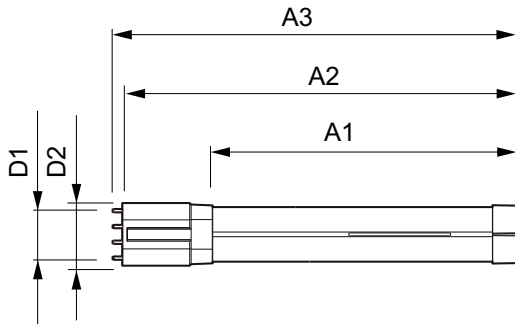

LED InstantFit Lamps

Dimensional drawing

Product	D1	D2	A1	A2	A3
16.5PL-LED/24-3000 IF 10/1	33 mm	43.6 mm	564 mm	570.6 mm	570.6 mm
16.5PL-LED/24-3500 IF 10/1	33 mm	43.6 mm	564 mm	570.6 mm	570.6 mm
16.5PL-LED/24-4000 IF 10/1	33 mm	43.6 mm	564 mm	570.6 mm	570.6 mm

Product	D1	D2	A1	A2	A3
8.5PL-C/T LED/26H-4000 IF 4P 10/1	24.3 mm	28.4 mm	128.3 mm	147.5 mm	163.1 mm

General Information

Switching Cycle 50000X

Light Technical

Lmf At End Of Nominal Lifetime (Nom) 70 %

Temperature

T-Storage (Max) 65 °C

T-Storage (Min) -40 °C

Approval and Application

Order Code	Full Product Name	Energy Consumption kWh/ 1000 h	Energy Efficiency Label (EEL)
929001118104	8.5T8/24-4000 IF 10/1	8.5 kWh	A+
929001118204	8.5T8/24-5000 IF 10/1	10.5 kWh	A+
929001118304	10.5T8/36-3000 IF 10/1	13.5 kWh	A+
929001118404	10.5T8/36-3500 IF 10/1	13.5 kWh	A+
929001118504	10.5T8/36-4000 IF 10/1	13.5 kWh	A+
929001118604	10.5T8/36-5000 IF 10/1	13.5 kWh	A+
929001123904	12T8/48-3000 IF 10/1	14.5 kWh	A+
929001123964	10T8/48-3000 IF 10/1	- kWh	Not applicable
929001123984	10T8/48-3000 IF 10/1 TAA/NAFTA	-	Not applicable
929001124064	10T8/48-3500 IF 10/1	- kWh	Not applicable
929001124084	10T8/48-3500 IF 10/1 TAA/NAFTA	-	Not applicable
929001124104	12T8/48-4000 IF 10/1	14.5 kWh	A+

Order Code	Full Product Name	Energy Consumption kWh/ 1000 h	Energy Efficiency Label (EEL)
929001124164	10T8/48-4000 IF 10/1	- kWh	Not applicable
929001124184	10T8/48-4000 IF 10/1 TAA/NAFTA	-	Not applicable
929001124204	12T8/48-5000 IF 10/1	14.5 kWh	A+
929001124264	10T8/48-5000 IF 10/1	- kWh	Not applicable
929001124284	10T8/48-5000 IF 10/1 TAA/NAFTA	-	Not applicable
929001158504	15T8/48-3000 IF 10/1	18 kWh	A+
929001158564	14T8/48-3000 IF 10/1 DIM	18 kWh	-
929001158584	14T8/48-3000 IF 10/1 DIM TAA/ NAFTA	-	Not applicable
929001158604	15T8/48-3500 IF 10/1	18 kWh	A+
929001158634	15T8/48-3500 IF 10/1 TAA	18 kWh	A+
929001158664	14T8/48-3500 IF 10/1 DIM	18 kWh	-