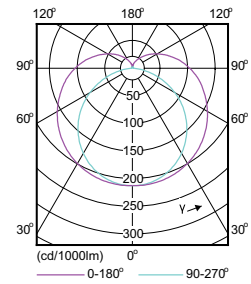

Light Distribution Diagrams

LEDtube 1200mm 17 W