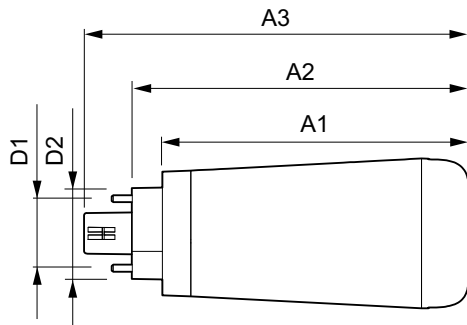

LED InstantFit Lamps

Dimensional drawing

Product	D1	D2	A1	A2	A3
10.5PL-C/T LED/26V-2700 IF 4P 10/1	24.3 mm	29 mm	99.9 mm	109.9 mm	125.5 mm
10.5PL-C/T LED/26V-4000 IF 4P 10/1	24.3 mm	29 mm	99.9 mm	109.9 mm	125.5 mm
10.5PL-C/T LED/26V-3500 IF 4P 10/1	24.3 mm	29 mm	99.9 mm	109.9 mm	125.5 mm
10.5PL-C/T LED/26V-3000 IF 4P 10/1	24.3 mm	29 mm	99.9 mm	109.9 mm	125.5 mm
12PLC/T LED/32V/835/IF/4P/DIM 1PK 10/1	24.3 mm	29 mm	99.9 mm	109.9 mm	125.5 mm
12PLC/T LED/32V/830/IF/4P/DIM 1PK 10/1	24.3 mm	29 mm	99.9 mm	109.9 mm	125.5 mm
12PLC/T LED/32V/840/IF/4P/DIM 1PK 10/1	24.3 mm	29 mm	99.9 mm	109.9 mm	125.5 mm
12PLC/T LED/32V/827/IF/4P/DIM 1PK 10/1	24.3 mm	29 mm	99.9 mm	109.9 mm	125.5 mm
10.5PL-C/T LED/26V-3500 IF 4P 10/1	24.3 mm	29 mm	99.9 mm	109.9 mm	125.5 mm
10.5PL-C/T LED/26V-4000 IF 4P 10/1	24.3 mm	29 mm	99.9 mm	109.9 mm	125.5 mm
10.5PL-C/T LED/26V-2700 IF 4P 10/1	24.3 mm	29 mm	99.9 mm	109.9 mm	125.5 mm
10.5PL-C/T LED/26V-3000 IF 4P 10/1	24.3 mm	29 mm	99.9 mm	109.9 mm	125.5 mm

Product	D1	D2	A1	A2	A3
8.5PL-C/T LED/26H-4000 IF 4P 10/1	24.3 mm	28.4 mm	128.3 mm	147.5 mm	163.1 mm
8.5PL-C/T LED/26H-3500 IF 4P 10/1	24.3 mm	28.4 mm	128.3 mm	147.5 mm	163.1 mm
8.5PL-C/T LED/26H-2700 IF 4P 10/1	24.3 mm	28.4 mm	128.3 mm	147.5 mm	163.1 mm
8.5PL-C/T LED/26H-3000 IF 4P 10/1	24.3 mm	28.4 mm	128.3 mm	147.5 mm	163.1 mm
12PLC/T LED/32H/835/IF/4P/DIM 1PK 10/1	24.3 mm	28.4 mm	128.8 mm	148 mm	163.6 mm
12PLC/T LED/32H/827/IF/4P/DIM 1PK 10/1	24.3 mm	28.4 mm	128.8 mm	148 mm	163.6 mm
12PLC/T LED/32H/840/IF/4P/DIM 1PK 10/1	24.3 mm	28.4 mm	128.8 mm	148 mm	163.6 mm
12PLC/T LED/32H/830/IF/4P/DIM 1PK 10/1	24.3 mm	28.4 mm	128.8 mm	148 mm	163.6 mm