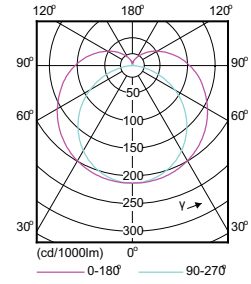

Light Distribution Diagrams

LEDtube 1200mm 17 W