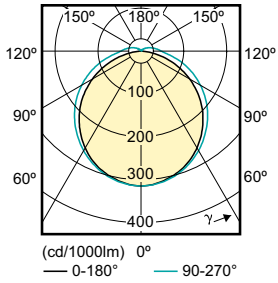

Light Distribution Diagrams

LEDtube 1200mm 17 W

LEDtube 500mm 16.5 W 2G11

LED InstantFit T8 1200mm 16.5 W, 600mm 8.5 W /840

Light Distribution Diagrams

LED InstantFit PL-C/T 100mm 8.5 W

LED InstantFit PL-C/T 100mm 10.5 W