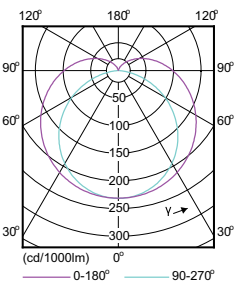

Light Distribution Diagrams