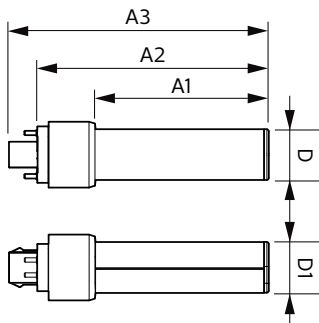

LED InstantFit Lamps

Dimensional drawing

Product	D1	D2	A1	A2	A3
14T8 PRO LED/48-5000 IF G 10/1	25.7 mm	28 mm	1198 mm	1205 mm	1212 mm
17T8 LED/48-4000 IF G 10/1	25.7 mm	28 mm	1198 mm	1205 mm	1212 mm
17T8 LED/48-5000 IF G 10/1	25.7 mm	28 mm	1198 mm	1205 mm	1212 mm
14T8 PRO LED/48-3000 IF G 10/1	25.7 mm	28 mm	1198 mm	1205 mm	1212 mm
14T8 PRO LED/48-4000 IF G 10/1	25.7 mm	28 mm	1198 mm	1205 mm	1212 mm
17T8 PRO LED/48-5000 BB G 1PK 10/1	25.7 mm	26 mm	1200 mm	1207 mm	1214 mm
17T8 PRO LED/48-3000 BB G 1PK 10/1	25.7 mm	26 mm	1200 mm	1207 mm	1214 mm
17T8 PRO LED/48-3500 BB G 1PK 10/1	25.7 mm	26 mm	1200 mm	1207 mm	1214 mm
17T8 PRO LED/48-4000 BB G 1PK 10/1	25.7 mm	26 mm	1200 mm	1207 mm	1214 mm

Product	D	D1	A1	A2	A3
5PL-S/LED/13H/830/IF5/P/2P 20/1	31.1 mm	15.8 mm	108 mm	144 mm	166 mm
5PL-S/LED/13H/835/IF5/P/2P 20/1	31.1 mm	15.8 mm	108 mm	144 mm	166 mm
5PL-S/LED/13H/840/IF5/P/2P 20/1	31.1 mm	15.8 mm	108 mm	144 mm	166 mm
5PL-S/LED/13H/827/IF5/P/2P 20/1	31.1 mm	15.8 mm	108 mm	144 mm	166 mm

Product	D	D1	A1	A2	A3
5PL-C/LED/13H/835/IF5/P/2P 20/1	27 mm	27 mm	91.5 mm	122.4 mm	137.4 mm
5PL-C/LED/13H/827/IF5/P/2P 20/1	27 mm	27 mm	91.5 mm	122.4 mm	137.4 mm
5PL-C/LED/13H/840/IF5/P/2P 20/1	27 mm	27 mm	91.5 mm	122.4 mm	137.4 mm
5PL-C/LED/13H/830/IF5/P/2P 20/1	27 mm	27 mm	91.5 mm	122.4 mm	137.4 mm

Product	D	D1	A1	A2	A3
5.5PL-C/LED/13H/835/IF5/P/4P 20/1	27 mm	27 mm	91.5 mm	122.4 mm	137.4 mm
5.5PL-C/LED/13H/830/IF5/P/4P 20/1	27 mm	27 mm	91.5 mm	122.4 mm	137.4 mm
5.5PL-C/LED/13H/840/IF5/P/4P 20/1	27 mm	27 mm	91.5 mm	122.4 mm	137.4 mm
5.5PL-C/LED/13H/827/IF5/P/4P 20/1	27 mm	27 mm	91.5 mm	122.4 mm	137.4 mm