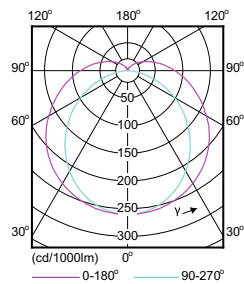

Light Distribution Diagrams