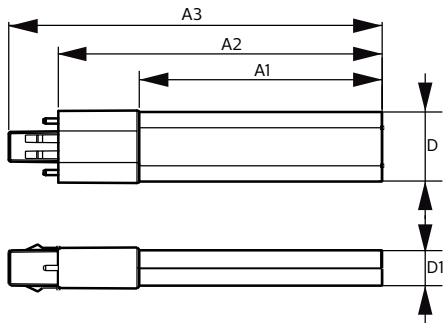

LED InstantFit Lamps

Dimensional drawing

Product	D1	D2	A1	A2	A3
14T8 PRO LED/48-5000 IF G 10/1	25.7 mm	28 mm	1198 mm	1205 mm	1212 mm
17T8 LED/48-4000 IF G 10/1	25.7 mm	28 mm	1198 mm	1205 mm	1212 mm
17T8 LED/48-5000 IF G 10/1	25.7 mm	28 mm	1198 mm	1205 mm	1212 mm
14T8 PRO LED/48-3000 IF G 10/1	25.7 mm	28 mm	1198 mm	1205 mm	1212 mm
14T8 PRO LED/48-4000 IF G 10/1	25.7 mm	28 mm	1198 mm	1205 mm	1212 mm
17T8 PRO LED/48-5000 BB G 1PK 10/1	25.7 mm	26 mm	1200 mm	1207 mm	1214 mm
17T8 PRO LED/48-3000 BB G 1PK 10/1	25.7 mm	26 mm	1200 mm	1207 mm	1214 mm
17T8 PRO LED/48-3500 BB G 1PK 10/1	25.7 mm	26 mm	1200 mm	1207 mm	1214 mm
17T8 PRO LED/48-4000 BB G 1PK 10/1	25.7 mm	26 mm	1200 mm	1207 mm	1214 mm

Product	D	D1	A1	A2	A3
5PL-S/LED/13H/830/IF5/P/2P 20/1	31.1 mm	15.8 mm	108 mm	144 mm	166 mm
5PL-S/LED/13H/835/IF5/P/2P 20/1	31.1 mm	15.8 mm	108 mm	144 mm	166 mm
5PL-S/LED/13H/840/IF5/P/2P 20/1	31.1 mm	15.8 mm	108 mm	144 mm	166 mm
5PL-S/LED/13H/827/IF5/P/2P 20/1	31.1 mm	15.8 mm	108 mm	144 mm	166 mm

Product	D	D1	A1	A2	A3
5PL-C/LED/13H/835/IF5/P/2P 20/1	27 mm	27 mm	91.5 mm	122.4 mm	137.4 mm
5PL-C/LED/13H/827/IF5/P/2P 20/1	27 mm	27 mm	91.5 mm	122.4 mm	137.4 mm
5PL-C/LED/13H/840/IF5/P/2P 20/1	27 mm	27 mm	91.5 mm	122.4 mm	137.4 mm
5PL-C/LED/13H/830/IF5/P/2P 20/1	27 mm	27 mm	91.5 mm	122.4 mm	137.4 mm

Product	D	D1	A1	A2	A3
5.5PL-C/LED/13H/835/IF5/P/4P 20/1	27 mm	27 mm	91.5 mm	122.4 mm	137.4 mm
5.5PL-C/LED/13H/830/IF5/P/4P 20/1	27 mm	27 mm	91.5 mm	122.4 mm	137.4 mm
5.5PL-C/LED/13H/840/IF5/P/4P 20/1	27 mm	27 mm	91.5 mm	122.4 mm	137.4 mm
5.5PL-C/LED/13H/827/IF5/P/4P 20/1	27 mm	27 mm	91.5 mm	122.4 mm	137.4 mm