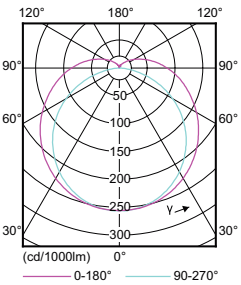

Light Distribution Diagrams