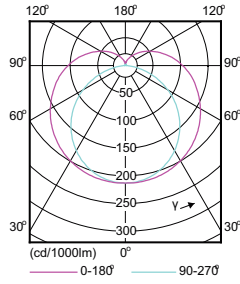

Light Distribution Diagrams

LEDtube 1200mm 17 W