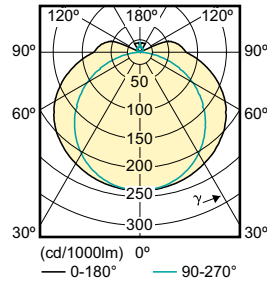

LEDtube 500mm 16.5 W 2G11

Light Distribution Diagrams