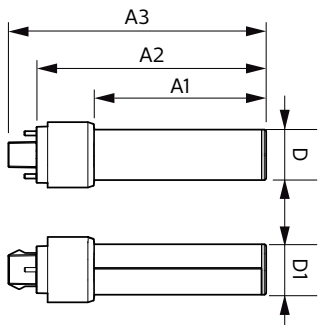

LED InstantFit Lamps

Dimensional drawing

Product	D1	D2	A1	A2	A3
14T8 PRO LED/48-5000 IF G 10/1	25.7 mm	28 mm	1198 mm	1205 mm	1212 mm
17T8 LED/48-4000 IF G 10/1	25.7 mm	28 mm	1198 mm	1205 mm	1212 mm
17T8 LED/48-5000 IF G 10/1	25.7 mm	28 mm	1198 mm	1205 mm	1212 mm
14T8 PRO LED/48-3000 IF G 10/1	25.7 mm	28 mm	1198 mm	1205 mm	1212 mm
14T8 PRO LED/48-4000 IF G 10/1	25.7 mm	28 mm	1198 mm	1205 mm	1212 mm
17T8 PRO LED/48-5000 BB G 1PK 10/1	25.7 mm	26 mm	1200 mm	1207 mm	1214 mm
17T8 PRO LED/48-3000 BB G 1PK 10/1	25.7 mm	26 mm	1200 mm	1207 mm	1214 mm
17T8 PRO LED/48-3500 BB G 1PK 10/1	25.7 mm	26 mm	1200 mm	1207 mm	1214 mm
17T8 PRO LED/48-4000 BB G 1PK 10/1	25.7 mm	26 mm	1200 mm	1207 mm	1214 mm

Product	D	D1	A1	A2	A3
5PL-S/LED/13H/830/IF5/P/2P 20/1	31.1 mm	15.8 mm	108 mm	144 mm	166 mm
5PL-S/LED/13H/835/IF5/P/2P 20/1	31.1 mm	15.8 mm	108 mm	144 mm	166 mm
5PL-S/LED/13H/840/IF5/P/2P 20/1	31.1 mm	15.8 mm	108 mm	144 mm	166 mm
5PL-S/LED/13H/827/IF5/P/2P 20/1	31.1 mm	15.8 mm	108 mm	144 mm	166 mm

Product	D	D1	A1	A2	A3
5PL-C/LED/13H/835/IF5/P/2P 20/1	27 mm	27 mm	91.5 mm	122.4 mm	137.4 mm
5PL-C/LED/13H/827/IF5/P/2P 20/1	27 mm	27 mm	91.5 mm	122.4 mm	137.4 mm
5PL-C/LED/13H/840/IF5/P/2P 20/1	27 mm	27 mm	91.5 mm	122.4 mm	137.4 mm
5PL-C/LED/13H/830/IF5/P/2P 20/1	27 mm	27 mm	91.5 mm	122.4 mm	137.4 mm

Product	D	D1	A1	A2	A3
5.5PL-C/LED/13H/835/IF5/P/4P 20/1	27 mm	27 mm	91.5 mm	122.4 mm	137.4 mm
5.5PL-C/LED/13H/830/IF5/P/4P 20/1	27 mm	27 mm	91.5 mm	122.4 mm	137.4 mm
5.5PL-C/LED/13H/840/IF5/P/4P 20/1	27 mm	27 mm	91.5 mm	122.4 mm	137.4 mm
5.5PL-C/LED/13H/827/IF5/P/4P 20/1	27 mm	27 mm	91.5 mm	122.4 mm	137.4 mm