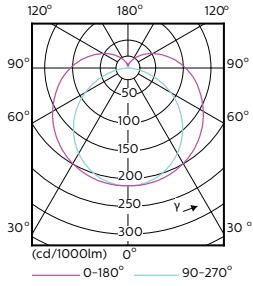

Light Distribution Diagrams

LEDtube 1200mm 17W G13 2100lm

Mains DLC 17W 2000-2100lm 3000_5000K ND