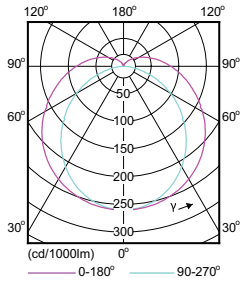

Light Distribution Diagrams

LEDtube 1200mm 17W G13 2100lm

Mains DLC 17W 2000-2100lm 3000_5000K ND