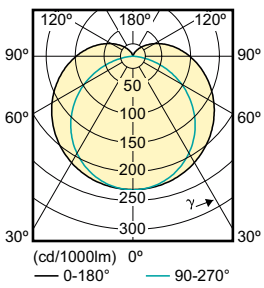

Light Distribution Diagrams