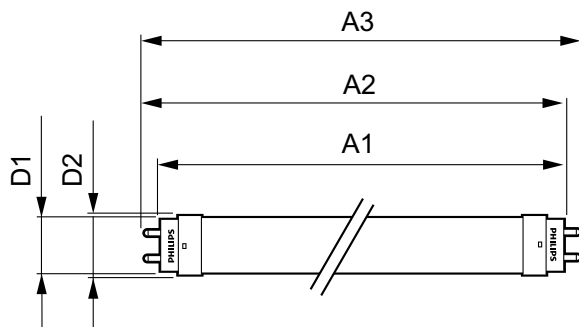

LED InstantFit Lamps

Dimensional drawing

Product	D1	D2	A1	A2	A3
13T8 LED/48-5000 IF DIM 1PK 10/1	25.7 mm	26.3 mm	1198.1 mm	1205.2 mm	1212.3 mm
13T8 LED/48-3000 IF DIM 1PK 10/1	25.7 mm	26.3 mm	1198.1 mm	1205.2 mm	1212.3 mm
13T8 LED/48-3500 IF DIM 1PK 10/1	25.7 mm	26.3 mm	1198.1 mm	1205.2 mm	1212.3 mm
13T8 LED/48-4000 IF DIM 1PK 10/1	25.7 mm	26.3 mm	1198.1 mm	1205.2 mm	1212.3 mm
10T8 LED/48-2700 IF 1PK 10/1	25.7 mm	26.3 mm	1198.1 mm	1205.2 mm	1212.3 mm
10T8 LED/48-5000 IF 1PK 10/1	25.7 mm	26.3 mm	1198.1 mm	1205.2 mm	1212.3 mm
10T8 LED/48-3500 IF 1PK 10/1	25.7 mm	26.3 mm	1198.1 mm	1205.2 mm	1212.3 mm
10T8 LED/48-4000 IF 1PK 10/1	25.7 mm	26.3 mm	1198.1 mm	1205.2 mm	1212.3 mm
10T8 LED/48-3000 IF 1PK 10/1	25.7 mm	26.3 mm	1198.1 mm	1205.2 mm	1212.3 mm
16.5T8 LED/48-3500 IF 10/1 UHO	25.68 mm	28 mm	1198 mm	1205 mm	1212 mm
16.5T8 LED/48-5000 IF 10/1 UHO	25.68 mm	28 mm	1198 mm	1205 mm	1212 mm
16.5T8 LED/48-4000 IF 10/1 UHO	25.68 mm	28 mm	1198 mm	1205 mm	1212 mm
20T12 EM LED/48-6500 IF G 10/1	26 mm	28 mm	1198 mm	1205 mm	1212 mm
20T12 EM LED/48-4000 IF G 10/1	26 mm	28 mm	1198 mm	1205 mm	1212 mm
16.5T8 LED/48-3000 IF 10/1 UHO	25.68 mm	28 mm	1198 mm	1205 mm	1212 mm

Product	D1	D2	A1	A2	A3
16.5T8PRO/48-850/BB21/G 10/1 FB	25.7 mm	26 mm	1200 mm	1207 mm	1214 mm
14T8PRO/48-830/BB17/G 10/1 FB	25.7 mm	28 mm	1198 mm	1205 mm	1212 mm
16.5T8PRO/48-830/BB20/G 10/1 FB	25.7 mm	26 mm	1200 mm	1207 mm	1214 mm
14T8PRO/48-835/BB17/G 10/1 FB	25.7 mm	28 mm	1198 mm	1205 mm	1212 mm
14T8PRO/48-840/BB18/G 10/1 FB	25.7 mm	28 mm	1198 mm	1205 mm	1212 mm
16.5T8PRO/48-835/BB20/G 10/1 FB	25.7 mm	26 mm	1200 mm	1207 mm	1214 mm
14T8PRO/48-850/BB18/G 10/1 FB	25.7 mm	28 mm	1198 mm	1205 mm	1212 mm
16.5T8PRO/48-840/BB21/G 10/1 FB	25.7 mm	26 mm	1200 mm	1207 mm	1214 mm
12T8/PRO/48-830/BB17/G 10/1 FB	25.7 mm	28 mm	1198 mm	1205 mm	1212 mm
12T8/PRO/48-840/BB18/G 10/1 FB	25.7 mm	28 mm	1198 mm	1205 mm	1212 mm
12T8/PRO/48-850/BB18/G 10/1 FB	25.7 mm	28 mm	1198 mm	1205 mm	1212 mm
12T8/PRO/48-835/BB17/G 10/1 FB	25.7 mm	28 mm	1198 mm	1205 mm	1212 mm
14T8 PRO LED/48-3500 IF G 10/1	25.7 mm	28 mm	1198 mm	1205 mm	1212 mm