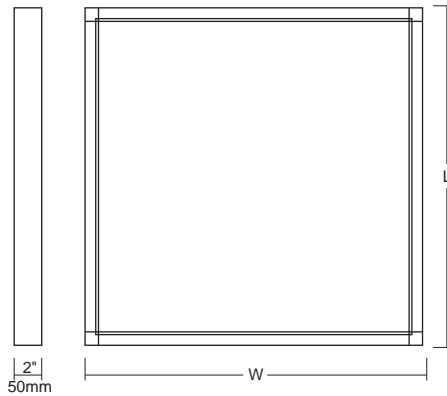

Part No.	Length (L)	Width (W)	Compatible Fixture	Acoustic Tile Size (maximum 1" thickness)	
				Minimum	Maximum
XTLR-11-WH-FKT	12 $\frac{1}{8}$ " (306mm)	12 $\frac{1}{8}$ " (306mm)	LEDP-11-WH	10 $\frac{3}{16}$ "x10 $\frac{3}{16}$ " (275x275mm)	11 $\frac{1}{8}$ "x11 $\frac{1}{8}$ " (290x290mm)
XTLR-12-WH-FKT	12 $\frac{1}{8}$ " (306mm)	24 $\frac{1}{8}$ " (611mm)	LEDP-12-WH	10 $\frac{3}{16}$ "x22 $\frac{3}{16}$ " (275x580mm)	11 $\frac{1}{8}$ "x23 $\frac{3}{16}$ " (290x595mm)
XTLR-14-WH-FKT	12 $\frac{1}{8}$ " (306mm)	48 $\frac{1}{8}$ " (1220mm)	LEDP-14-WH	10 $\frac{3}{16}$ "x46 $\frac{3}{16}$ " (275x1190mm)	11 $\frac{1}{8}$ "x47 $\frac{3}{16}$ " (290x1205mm)
XTLR-22-WH-FKT	24 $\frac{1}{8}$ " (611mm)	24 $\frac{1}{8}$ " (611mm)	LEDP-22-WH	22 $\frac{3}{16}$ "x22 $\frac{3}{16}$ " (580x580mm)	23 $\frac{3}{16}$ "x23 $\frac{3}{16}$ " (595x595mm)
XTLR-24-WH-FKT	24 $\frac{1}{8}$ " (611mm)	48 $\frac{1}{8}$ " (1220mm)	LEDP-24-WH	22 $\frac{3}{16}$ "x46 $\frac{3}{16}$ " (580x1190mm)	23 $\frac{3}{16}$ "x47 $\frac{3}{16}$ " (595x1205mm)

Ordering Guide

Size
XTLR - - WH - FKT
 11 : 1'x1'
 12 : 1'x2'
 14 : 1'x4'
 22 : 2'x2'
 24 : 2'x4'