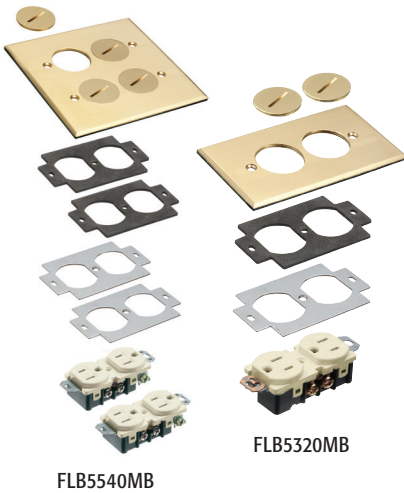

Metal Covers with Flip Lids

Single and 2-gang covers with flip lids that fit Arlington's floor boxes and a variety of other manufacturer's boxes. Includes cover, gaskets and tamper resistant receptacle(s).

FEATURES AND BENEFITS

- Gasketed metal covers in brass or nickel-plated brass
- Cover gasket prevents water intrusion
- Competitively priced

| CATALOG NUMBER | UPC/DCI/NAED MFG #018997 | DESCRIPTION | UNIT PKG | STD PKG | DIM A | DIM B |
|----------------|--------------------------|--|----------|---------|-------|-------|
| FLB5330MB | 22017 | Brass Cover, Single Gang w/2 Flip Lids | 1 | 10 | 5.000 | 2.900 |
| FLB5330NL | 22018 | Nickel-plated Cover, Single Gang w/2 Flip Lids | 1 | 10 | 5.000 | 2.900 |
| FLB5550MB | 22036 | Brass Cover, 2-Gang w/4 Flip Lids | 1 | 10 | 5.018 | 5.018 |
| FLB5550NL | 22037 | Nickel-plated Cover, 2-Gang w/4 Flip Lids | 1 | 10 | 5.018 | 5.018 |

INSTALLATION SHOTS

FLB5330NL
(Cover Only)

FLB5550MB
(Cover Only)

Metal Covers with Threaded Plugs

Single and 2-gang covers with threaded plugs that fit Arlington's floor boxes and a variety of other manufacturer's boxes. Includes cover, gaskets, and tamper resistant receptacle(s).

FEATURES AND BENEFITS

- Gasketed metal covers in brass or nickel-plated brass
- Cover gasket prevents water intrusion
- Competitively priced
- Threaded plugs protect receptacle when not in use

| CATALOG NUMBER | UPC/DCI/NAED MFG #018997 | DESCRIPTION | UNIT PKG | STD PKG | DIM A | DIM B |
|----------------|--------------------------|---|----------|---------|-------|-------|
| FLB5320MB | 22013 | Brass Cover, Single Gang w/2 Threaded Plugs | 1 | 10 | 2.850 | 4.937 |
| FLB5320NL | 22014 | Nickel-plated Cover, Single Gang w/2 Threaded Plugs | 1 | 10 | 2.850 | 4.937 |
| FLB5540MB | 22005 | Brass Cover, 2-Gang w/4 Threaded Plugs | 1 | 10 | 4.662 | 4.937 |
| FLB5540NL | 22033 | Nickel-plated Cover, 2-Gang w/4 Threaded Plugs | 1 | 10 | 4.662 | 4.937 |