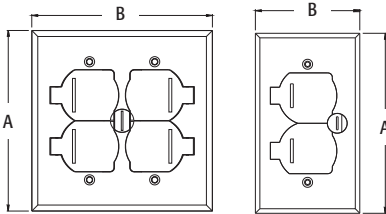

Metal Covers with Flip Lids

Single and 2-gang covers with flip lids that fit Arlington's floor boxes and a variety of other manufacturer's boxes. Includes cover, gaskets and tamper resistant receptacle(s).

FEATURES AND BENEFITS

- Gasketed metal covers in brass or nickel-plated brass
- Cover gasket prevents water intrusion
- Competitively priced

CATALOG NUMBER	UPC/DCI/NAED MFG #018997	DESCRIPTION	UNIT PKG	STD PKG	DIM A	DIM B
FLB5330MB	22017	Brass Cover, Single Gang w/2 Flip Lids	1	10	5.000	2.900
FLB5330NL	22018	Nickel-plated Cover, Single Gang w/2 Flip Lids	1	10	5.000	2.900
FLB5550MB	22036	Brass Cover, 2-Gang w/4 Flip Lids	1	10	5.018	5.018
FLB5550NL	22037	Nickel-plated Cover, 2-Gang w/4 Flip Lids	1	10	5.018	5.018

INSTALLATION SHOTS

Metal Covers with Threaded Plugs

Single and 2-gang covers with threaded plugs that fit Arlington's floor boxes and a variety of other manufacturer's boxes. Includes cover, gaskets, and tamper resistant receptacle(s).

FEATURES AND BENEFITS

- Gasketed metal covers in brass or nickel-plated brass
- Cover gasket prevents water intrusion
- Competitively priced
- Threaded plugs protect receptacle when not in use

CATALOG NUMBER	UPC/DCI/NAED MFG #018997	DESCRIPTION	UNIT PKG	STD PKG	DIM A	DIM B
FLB5320MB	22013	Brass Cover, Single Gang w/2 Threaded Plugs	1	10	2.850	4.937
FLB5320NL	22014	Nickel-plated Cover, Single Gang w/2 Threaded Plugs	1	10	2.850	4.937
FLB5540MB	22005	Brass Cover, 2-Gang w/4 Threaded Plugs	1	10	4.662	4.937
FLB5540NL	22033	Nickel-plated Cover, 2-Gang w/4 Threaded Plugs	1	10	4.662	4.937

See P-4 for a QR code to view our Floor Box video.

Scan For Video

INSTALLATION SHOTS