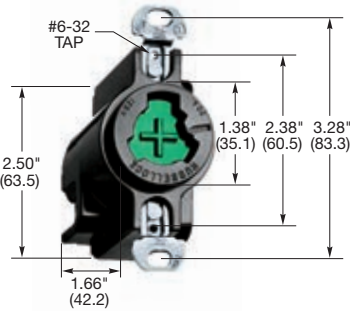

HBL23035B

IP30
SUITABILITY

Plug

Description	Cord Dia.	Catalog Number
Nylon housing, thermoset interior.	.320"-.660" (8.12-16.5)	HBL23035B

HBL23032B

Connector Body

Description	Cord Dia.	Catalog Number
Nylon housing, thermoset interior.	.320"-.660" (8.12-16.5)	HBL23032B

HBL23030

Receptacle

Description	Catalog Number
Black phenolic, back wired.	HBL23030

Note: Devices listed above are not interchangeable with any other Hubbell device listed in this catalog.

HBL7423WO

Accessories

HBL23007

Dimensions in Inches (mm)