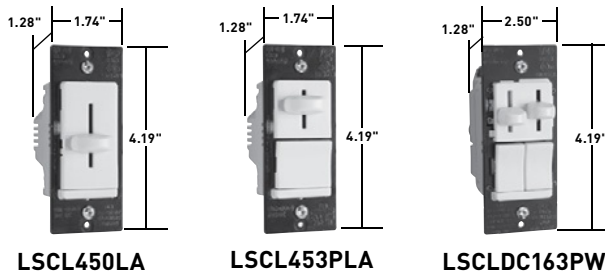

### Features

- CFL/LED dimmable bulb compatible (except for 0-10V LED drivers).
- Single pole/3-way versions.
- Unique integrated single pole/3-way dimmer with fan speed control.
- 450W CFL/LED rated.

CATALOG NUMBER	DESCRIPTION	RATINGS	COLOR
<b>CFL/LED SINGLE POLE, NON-PRESET DIMMERS</b>			
LSCL450BK	Single Pole, Non-Preset	120VAC, 60Hz, 450W	Black
LSCL450			Brown
LSCL450I			Ivory
LSCL450LA			Light Almond
LSCL450W			White
<b>CFL/LED 3-WAY, PRESET DIMMERS</b>			
LSCL453PBK	3-Way, Preset	120VAC, 60Hz, 450W	Black
LSCL453P			Brown
LSCL453PI			Ivory
LSCL453PLA			Light Almond
LSCL453PW			White
<b>SINGLE POLE /3-WAY PRESET DIMMER WITH SINGLE POLE/3-WAY 3-SPEED DE-HUMMER FAN CONTROL</b>			
LSCLDC163PBK	Single Pole/3-Way Preset Dimmer With Single Pole/3-Way 3-Speed De-Hummer Fan Control	1.6A, 300W (Fan Control); 120VAC, 60Hz, 450W (Dimmer)	Black
LSCLDC163P			Brown
LSCLDC163PI			Ivory
LSCLDC163PLA			Light Almond
LSCLDC163PW			White