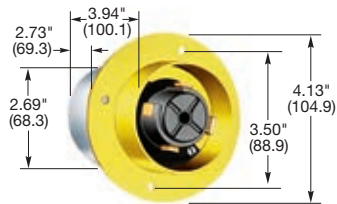

HBL26419

HBL26519

HBL26422

HBL26522

IP30
 SUITABILITY

Plugs

Description	Cord Dia.	Catalog Number	
Black phenolic interior with yellow thermoplastic sleeve over steel housing.	.920"-1.450" (23.36-36.83)	HBL26419	-
Black phenolic interior with blue thermoplastic sleeve and steel housing.	1.00"-1.50" (25.40-38.10)	-	HBL26519

IP30
 SUITABILITY

Flanged Inlets

Description	Catalog Number	
Black phenolic interior with steel housing and flange.	HBL26422	-
Black phenolic interior with steel housing and flange with blue finish.	-	HBL26522

Dimensions in Inches (mm)