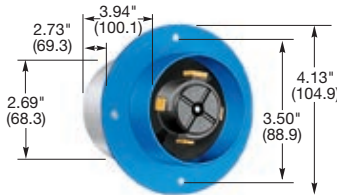

HBL26419

HBL26519

HBL26422

HBL26522

IP30
 SUITABILITY

Plugs

Description	Cord Dia.	Catalog Number	
Black phenolic interior with yellow thermoplastic sleeve over steel housing.	.920"-1.450" (23.36-36.83)	HBL26419	-
Black phenolic interior with blue thermoplastic sleeve and steel housing.	1.00"-1.50" (25.40-38.10)	-	HBL26519

IP30
 SUITABILITY

Flanged Inlets

Description	Catalog Number	
Black phenolic interior with steel housing and flange.	HBL26422	-
Black phenolic interior with steel housing and flange with blue finish.	-	HBL26522

Dimensions in Inches (mm)