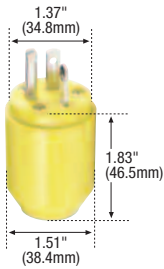

5366NCR

Industrial Specification Grade Straight Blade Plugs & Connectors

2-Pole, 3-Wire Grounding
20A, 125V/AC
NEMA 5-20

5-20P

5-20R

Industrial Grade Plugs & Connectors

Safety Grip™ NEMA 5-20

Rating	A	V/AC	Product Type & Cord Diameter	Color	Plug	Catalog No.	Connector
20	125		Straight Body 0.33-0.66" (6.4-16.7mm)	Black & White	□ 6766	• □ 6769	•

AutoGrip™ NEMA 5-20

Rating	A	V/AC	Product Type & Cord Diameter	Color	Plug	Catalog No.	Connector
20	125		Straight Body 0.33-0.66" (6.4-16.7mm)	Black & White	□ 5366N	• □ 5369N	•
			Corrosion Resistant, Straight Body 0.33-0.66" (6.4-16.7mm)	Yellow	□ 5366NCR	• □ 5369NCR	•

Watertight NEMA 5-20

Rating	A	V/AC	Product Type & Cord Diameter	Color	Plug	Catalog No.	Connector
20	125		Straight Body 0.30-0.65" (7.6-16.5mm)	Yellow	□ 14W33	• □ 15W33	•
			Straight Body 0.30-0.65" (7.6-16.5mm)	Black	□ 14W33BK	• □ 15W33BK	•

Severe Duty NEMA 5-20

Rating	A	V/AC	Product Type & Cord Diameter	Color	Plug	Catalog No.	Connector
20	125		Straight Body 0.38-1.00" (19.1-25.4mm)	Yellow & Black	□ 1433	• □ 1533	•

Icon Key

NAFTA Compliant - see page O-30

Accessories for Industrial Grade NEMA 5-15 Plugs & Connectors

Description	Catalog No.
Watertight plug closure cap for 20A plug	□ 14W •
Replacement watertight connector closure cap for 20A connector	□ 15W •
Wire mesh grip for 20A watertight plugs & connectors, 0.30-0.50" (7.6-12.7mm) cord dia.	□ WM115 •
Wire mesh grip for 20A watertight plugs & connectors, 0.50-0.62" (12.7-15.8mm) cord dia.	□ WM116 •

Industrial Grade Dimensional Information: B-18

Specification Information:

Safety Grip Industrial Plugs & Connectors: B-26

AutoGrip Industrial Plugs & Connectors: B-26

Corrosion Resistant AutoGrip Industrial Plugs & Connectors: B-29