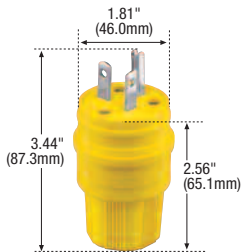

14W33

Industrial Specification Grade Straight Blade Plugs & Connectors

2-Pole, 3-Wire Grounding
20A, 125V/AC
NEMA 5-20

5-20P

5-20R

Industrial Grade Plugs & Connectors

Safety Grip™ NEMA 5-20

Rating	A	V/AC	Product Type & Cord Diameter	Color	Plug	Catalog No.	Connector
20	125		Straight Body 0.33-0.66" (6.4-16.7mm)	Black & White	□ 6766	• □ 6769	•

AutoGrip™ NEMA 5-20

Rating	A	V/AC	Product Type & Cord Diameter	Color	Plug	Catalog No.	Connector
20	125		Straight Body 0.33-0.66" (6.4-16.7mm)	Black & White	□ 5366N	• □ 5369N	•
			Corrosion Resistant, Straight Body 0.33-0.66" (6.4-16.7mm)	Yellow	□ 5366NCR	• □ 5369NCR	•

Watertight NEMA 5-20

Rating	A	V/AC	Product Type & Cord Diameter	Color	Plug	Catalog No.	Connector
20	125		Straight Body 0.30-0.65" (7.6-16.5mm)	Yellow	□ 14W33	• □ 15W33	•
			Straight Body 0.30-0.65" (7.6-16.5mm)	Black	□ 14W33BK	• □ 15W33BK	•

Severe Duty NEMA 5-20

Rating	A	V/AC	Product Type & Cord Diameter	Color	Plug	Catalog No.	Connector
20	125		Straight Body 0.38-1.00" (19.1-25.4mm)	Yellow & Black	□ 1433	• □ 1533	•

Icon Key

NAFTA Compliant - see page O-30

Accessories for Industrial Grade NEMA 5-15 Plugs & Connectors

Description	Catalog No.
Watertight plug closure cap for 20A plug	□ 14W •
Replacement watertight connector closure cap for 20A connector	□ 15W •
Wire mesh grip for 20A watertight plugs & connectors, 0.30-0.50" (7.6-12.7mm) cord dia.	□ WM115 •
Wire mesh grip for 20A watertight plugs & connectors, 0.50-0.62" (12.7-15.8mm) cord dia.	□ WM116 •

Industrial Grade Dimensional Information: B-18

Specification Information:

Safety Grip Industrial Plugs & Connectors: B-26

AutoGrip Industrial Plugs & Connectors: B-26

Corrosion Resistant AutoGrip Industrial Plugs & Connectors: B-29