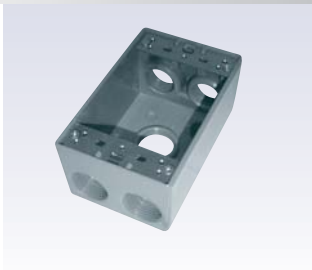

# ALUMINUM BOXES - Rect. 1 Gang *Ideal for use in indoor/outdoor, commercial and industrial applications.*

D5613

D5633

D5614

D5616

D5635

DDB23P  
DDB33P

D5615

D5634

**CAST BOX**

Precision die-cast aluminum with 3 - 5 entry holes.

**MOUNTING TABS**

Stamped galvanized metal. Tabs held in place with two screws for ease of removing.

**GROUND SCREW**

Green galvanized metal screw installed.

**CLOSE-UP PLUGS**

Two spare close-up plugs are included.

**FINISH**

Durable, silver grey powder coat paint finish.

## ORDERING INFO example: D5613

SERIES	DESCRIPTION	ENTRIES	# PLUGS	SIZE	GASKET	FINISH
D5613	1/2" Cast Aluminum Junction Box	3	2	1/2"	Included	 Silver Grey Standard
D5633	3/4" Cast Aluminum Junction Box	3	2	3/4"	Included	 Silver Grey Standard
D5614	1/2" Cast Aluminum Junction Box	4	2	1/2"	Included	 Silver Grey Standard
D5616	1/2" Cast Aluminum Junction Box	5	2	1/2"	Included	 Silver Grey Standard
D5635	3/4" Cast Aluminum Junction Box	5	2	3/4"	Included	 Silver Grey Standard
DDB23P	1/2" Cast Aluminum Junction Deep Box	3	2	1/2"	Included	 Silver Grey Standard
DDB33P	3/4" Cast Aluminum Junction Deep Box	3	2	3/4"	Included	 Silver Grey Standard
D5615	1/2" Cast Aluminum Junction Box	5	2	1/2"	Included	 Silver Grey Standard
D5634	3/4" Cast Aluminum Junction Box	4	2	3/4"	Included	 Silver Grey Standard