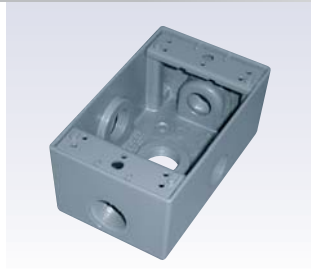

# ALUMINUM BOXES - Rect. 1 Gang *Ideal for use in indoor/outdoor, commercial and industrial applications.*

D5613

D5633

D5614

D5616

D5635

DDB23P  
DDB33P

D5615

D5634

**CAST BOX**

Precision die-cast aluminum with 3 - 5 entry holes.

**MOUNTING TABS**

Stamped galvanized metal. Tabs held in place with two screws for ease of removing.

**GROUND SCREW**

Green galvanized metal screw installed.

**CLOSE-UP PLUGS**

Two spare close-up plugs are included.

**FINISH**

Durable, silver grey powder coat paint finish.

## ORDERING INFO example: D5613

SERIES	DESCRIPTION	ENTRIES	# PLUGS	SIZE	GASKET	FINISH
D5613	1/2" Cast Aluminum Junction Box	3	2	1/2"	Included	 Silver Grey Standard
D5633	3/4" Cast Aluminum Junction Box	3	2	3/4"	Included	 Silver Grey Standard
D5614	1/2" Cast Aluminum Junction Box	4	2	1/2"	Included	 Silver Grey Standard
D5616	1/2" Cast Aluminum Junction Box	5	2	1/2"	Included	 Silver Grey Standard
D5635	3/4" Cast Aluminum Junction Box	5	2	3/4"	Included	 Silver Grey Standard
DDB23P	1/2" Cast Aluminum Junction Deep Box	3	2	1/2"	Included	 Silver Grey Standard
DDB33P	3/4" Cast Aluminum Junction Deep Box	3	2	3/4"	Included	 Silver Grey Standard
D5615	1/2" Cast Aluminum Junction Box	5	2	1/2"	Included	 Silver Grey Standard
D5634	3/4" Cast Aluminum Junction Box	4	2	3/4"	Included	 Silver Grey Standard