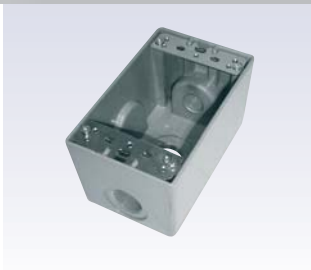

# ALUMINUM BOXES - Rect. 1 Gang *Ideal for use in indoor/outdoor, commercial and industrial applications.*

D5613

D5633

D5614

D5616

D5635

DDB23P  
DDB33P

D5615

D5634

**CAST BOX**

Precision die-cast aluminum with 3 - 5 entry holes.

**MOUNTING TABS**

Stamped galvanized metal. Tabs held in place with two screws for ease of removing.

**GROUND SCREW**

Green galvanized metal screw installed.

**CLOSE-UP PLUGS**

Two spare close-up plugs are included.

**FINISH**

Durable, silver grey powder coat paint finish.

## ORDERING INFO example: D5613

SERIES	DESCRIPTION	ENTRIES	# PLUGS	SIZE	GASKET	FINISH
D5613	1/2" Cast Aluminum Junction Box	3	2	1/2"	Included	 Silver Grey Standard
D5633	3/4" Cast Aluminum Junction Box	3	2	3/4"	Included	 Silver Grey Standard
D5614	1/2" Cast Aluminum Junction Box	4	2	1/2"	Included	 Silver Grey Standard
D5616	1/2" Cast Aluminum Junction Box	5	2	1/2"	Included	 Silver Grey Standard
D5635	3/4" Cast Aluminum Junction Box	5	2	3/4"	Included	 Silver Grey Standard
DDB23P	1/2" Cast Aluminum Junction Deep Box	3	2	1/2"	Included	 Silver Grey Standard
DDB33P	3/4" Cast Aluminum Junction Deep Box	3	2	3/4"	Included	 Silver Grey Standard
D5615	1/2" Cast Aluminum Junction Box	5	2	1/2"	Included	 Silver Grey Standard
D5634	3/4" Cast Aluminum Junction Box	4	2	3/4"	Included	 Silver Grey Standard