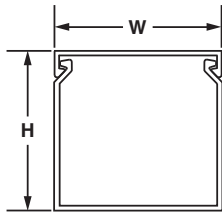

- Wide slot/finger design provides greater sidewall rigidity and can be used with a wide range of wire bundle sizes
- Material: Lead-free PVC
- UL recognized continuous use temperature: 122°F (50°C)
- UL 94 flammability rating of V-0
- Conforms with NFPA 79-2007 section 13.3.1 requirement for flame retardant material
- Provided with mounting holes
- Base and cover length is 6 feet