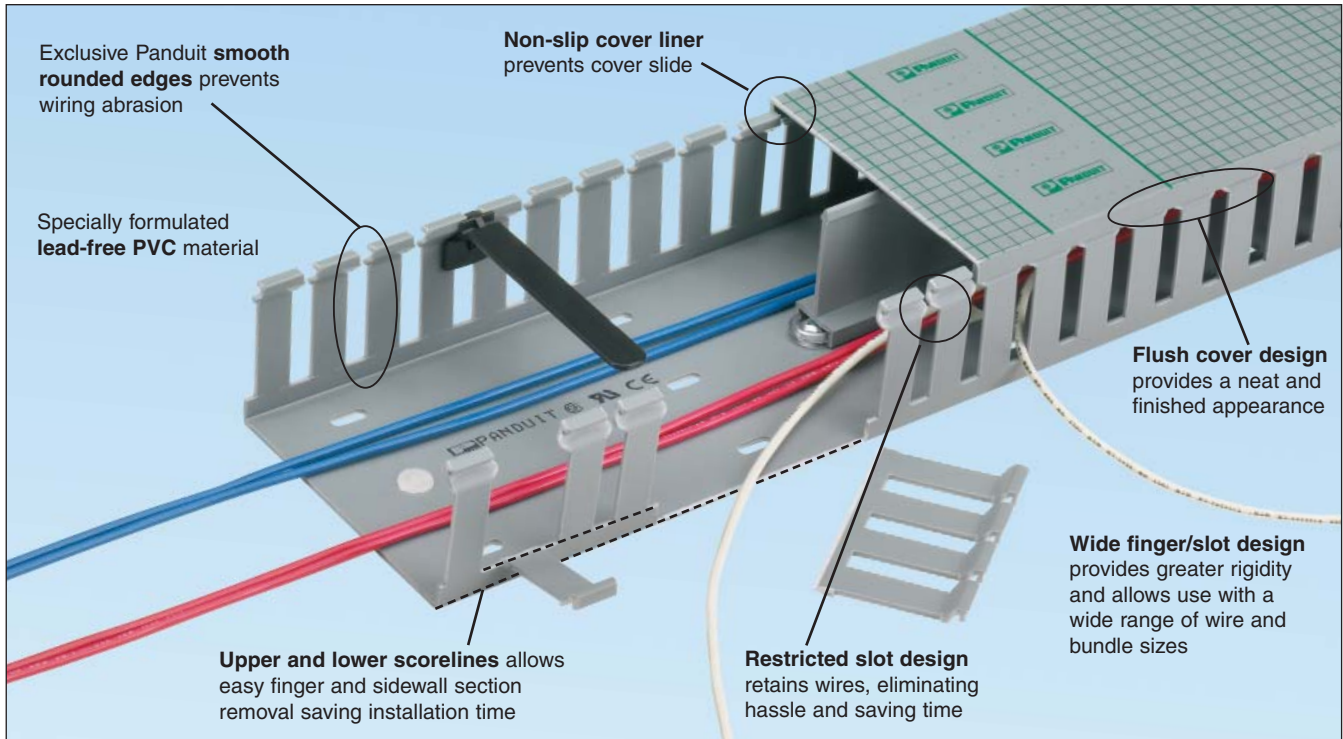

C1. Wiring Duct

C2. Surface Raceway

C3. Abrasion Protection

C4. Cable Management

D1. Terminals

D2. Power Connectors

D3. Grounding Connectors

E1. Labeling Systems

E2. Labels

E3. Pre-Printed & Write-On Markers

E4. Permanent Identification

E5. Lockout/Tagout & Safety Solutions

F. Index

Panduit® Wire Retainers
Contain wiring when duct cover is opened. Wire retainers snap easily between duct fingers. See page C1.28.

Panduit® Divider Wall
Create separate wiring channels within the wiring duct base. Available in solid or slotted wall styles. See page C1.26.

Panduit® Type C Cover with Protective Film
Reduces scrap and labor costs by protecting the surface during storage, handling, and installation. See page C1.13.

- Wide slot/finger design provides greater sidewall rigidity and can be used with a wide range of wire bundle sizes
- Material: Lead-free PVC
- UL recognized continuous use temperature: 122°F (50°C)
- UL 94 flammability rating of V-0
- Conforms with NFPA 79-2007 section 13.3.1 requirement for flame retardant material
- Provided with mounting holes
- Base and cover length is 6 feet