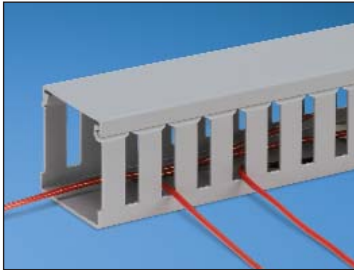

Panduit® Divider Wall
Create separate wiring channels within the wiring duct base. Available in solid or slotted wall styles. See page C1.26.

Panduit® Type C Cover with Protective Film
Reduces scrap and labor costs by protecting the surface during storage, handling, and installation. See page C1.13.

- Wide slot/finger design provides greater sidewall rigidity and can be used with a wide range of wire bundle sizes
- Material: Lead-free PVC
- UL recognized continuous use temperature: 122°F (50°C)
- UL 94 flammability rating of V-0
- Conforms with NFPA 79-2007 section 13.3.1 requirement for flame retardant material
- Provided with mounting holes
- Base and cover length is 6 feet