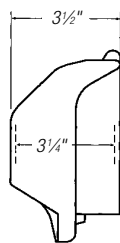

Switch

*Note:* Covers packed with gasket and screws.

**CKMU — Medium Horizontal Cover, 3¼" Internal Depth**

Use for any of these configurations:

Duplex

GFCI

Single Receptacle  
up to 1½"

Switch

*Note:* Covers packed with gasket and screws.

**CKMUV — Medium Vertical Cover, 3¼" Internal Depth**

Use for any of these configurations:

Duplex

GFCI

Single Receptacle  
up to 1½"

Switch

*Note:* Covers packed with gasket and screws.