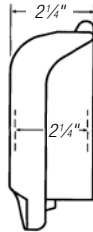

*Weatherproof Metallic Covers*

**Code Keeper® Metallic While-In-Use Covers — Single-Gang**

**CKSUV — Small Vertical Cover, 2¼" Internal Depth**

Use for any of these configurations:

Duplex

GFCI

Single Receptacle  
up to 1½"

Switch

*Note:* Covers packed with gasket and screws.

**CKMU — Medium Horizontal Cover, 3¼" Internal Depth**

Use for any of these configurations:

Duplex

GFCI

Single Receptacle  
up to 1½"

Switch

*Note:* Covers packed with gasket and screws.

**CKMUV — Medium Vertical Cover, 3¼" Internal Depth**

Use for any of these configurations:

Duplex

GFCI

Single Receptacle  
up to 1½"

Switch

*Note:* Covers packed with gasket and screws.