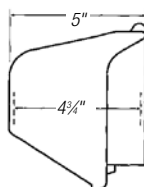

Switch

*Note:* Covers packed with gasket and screws.

**CKMU — Medium Horizontal Cover, 3¼" Internal Depth**

Use for any of these configurations:

Duplex

GFCI

Single Receptacle  
up to 1½"

Switch

*Note:* Covers packed with gasket and screws.

**CKMUV — Medium Vertical Cover, 3¼" Internal Depth**

Use for any of these configurations:

Duplex

GFCI

Single Receptacle  
up to 1½"

Switch

*Note:* Covers packed with gasket and screws.

**CKLSVU — Large Vertical Cover, 4¾" Internal Depth**

Single Receptacle  
up to 2.125"

*Note:* Covers packed with gasket and screws.

NEC and National Electrical Code are registered trademarks of the National Fire Protection Association, Inc.