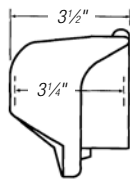

*Weatherproof Metallic Covers*

**Code Keeper® Metallic While-In-Use Covers — Single-Gang**

**CKSUV — Small Vertical Cover, 2¼" Internal Depth**

Use for any of these configurations:

Duplex

GFCI

Single Receptacle  
up to 1½"

Switch

*Note:* Covers packed with gasket and screws.

**CKMU — Medium Horizontal Cover, 3¼" Internal Depth**

Use for any of these configurations:

Duplex

GFCI

Single Receptacle  
up to 1½"

Switch

*Note:* Covers packed with gasket and screws.

**CKMUV — Medium Vertical Cover, 3¼" Internal Depth**

Use for any of these configurations:

Duplex

GFCI

Single Receptacle  
up to 1½"

Switch

*Note:* Covers packed with gasket and screws.