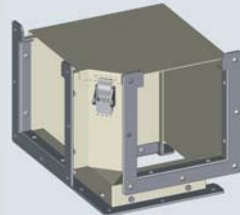

- Included :
- 1 Joiner plate
 - Joining gasket
 - Carriage bolts
 - Anti-vibration hardware
 - Assembled draw pull catch
 - Assembled bolted flanges

Elbow 90° inside opening

CATALOG NUMBER	DIMENSIONS		
	A	B	G
1500 EI2091	2.500	2.500	4.250
1500 EI4091	4.000	4.000	5.000
1500 EI6091	6.000	6.000	6.000
1500 EI8091	8.000	8.000	7.000
1500 EI12091	12.000	6.000	6.000

- Included :
- 1 Joiner plate
 - Joining gasket
 - Carriage bolts
 - Anti-vibration hardware
 - Assembled draw pull catch
 - Assembled bolted flanges

Elbow 90° outside opening

CATALOG NUMBER	DIMENSIONS		
	A	B	G
1500 EO2092	2.500	2.500	4.250
1500 EO4092	4.000	4.000	5.000
1500 EO6092	6.000	6.000	6.000
1500 EO8092	8.000	8.000	7.000
1500 EO12092	12.000	6.000	6.000

- Included :
- 1 Joiner plate
 - Joining gasket
 - Carriage bolts
 - Anti-vibration hardware
 - Assembled draw pull catch
 - Assembled bolted flanges

Elbow 90° outside top opening

CATALOG NUMBER	DIMENSIONS		
	A	B	G
--	2.500	2.500	--
1500 OT4093	4.000	4.000	5.000
1500 OT6093	6.000	6.000	6.000
1500 OT8093	8.000	8.000	7.000
--	12.000	6.000	--

- Included :
- 1 Joiner plate
 - Joining gasket
 - Carriage bolts
 - Anti-vibration hardware
 - Assembled draw pull catch
 - Assembled bolted flanges

Elbow 45° top opening

CATALOG NUMBER	DIMENSIONS		
	A	B	H
1500 ET2045	2.500	2.500	2.000
1500 ET4045	4.000	4.000	2.437
1500 ET6045	6.000	6.000	3.000
1500 ET8045	8.000	8.000	3.750
1500 ET12045	12.000	6.000	4.750