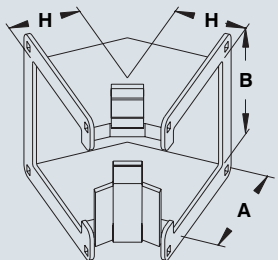

- Included :
- 1 Joiner plate
 - Joining gasket
 - Carriage bolts
 - Anti-vibration hardware
 - Assembled draw pull catch
 - Assembled bolted flanges

Elbow 90° outside opening

CATALOG NUMBER	DIMENSIONS		
	A	B	G
1500 EO2092	2.500	2.500	4.250
1500 EO4092	4.000	4.000	5.000
1500 EO6092	6.000	6.000	6.000
1500 EO8092	8.000	8.000	7.000
1500 EO12092	12.000	6.000	6.000

- Included :
- 1 Joiner plate
 - Joining gasket
 - Carriage bolts
 - Anti-vibration hardware
 - Assembled draw pull catch
 - Assembled bolted flanges

Elbow 90° outside top opening

CATALOG NUMBER	DIMENSIONS		
	A	B	G
--	2.500	2.500	--
1500 OT4093	4.000	4.000	5.000
1500 OT6093	6.000	6.000	6.000
1500 OT8093	8.000	8.000	7.000
--	12.000	6.000	--

- Included :
- 1 Joiner plate
 - Joining gasket
 - Carriage bolts
 - Anti-vibration hardware
 - Assembled draw pull catch
 - Assembled bolted flanges

Elbow 45° top opening

CATALOG NUMBER	DIMENSIONS		
	A	B	H
1500 ET2045	2.500	2.500	2.000
1500 ET4045	4.000	4.000	2.437
1500 ET6045	6.000	6.000	3.000
1500 ET8045	8.000	8.000	3.750
1500 ET12045	12.000	6.000	4.750

- Included :
- 1 Joiner plate
 - Joining gasket
 - Carriage bolts
 - Anti-vibration hardware
 - Assembled draw pull catch
 - Assembled bolted flanges

Elbow 45° inside opening

CATALOG NUMBER	DIMENSIONS		
	A	B	H
1500 EI2046	2.500	2.500	2.000
1500 EI4046	4.000	4.000	2.437
1500 EI6046	6.000	6.000	3.000
1500 EI8046	8.000	8.000	3.750
1500 EI12046	12.000	6.000	4.750