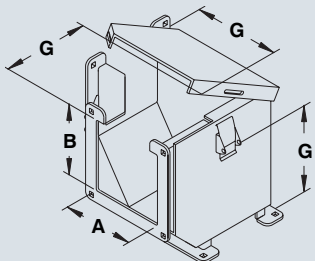

- Included :
- 1 Joiner plate
 - Joining gasket
 - Carriage bolts
 - Anti-vibration hardware
 - Assembled draw pull catch
 - Assembled bolted flanges

Elbow 90° inside opening

CATALOG NUMBER	DIMENSIONS		
	A	B	G
1500 EI2091	2.500	2.500	4.250
1500 EI4091	4.000	4.000	5.000
1500 EI6091	6.000	6.000	6.000
1500 EI8091	8.000	8.000	7.000
1500 EI12091	12.000	6.000	6.000

- Included :
- 1 Joiner plate
 - Joining gasket
 - Carriage bolts
 - Anti-vibration hardware
 - Assembled draw pull catch
 - Assembled bolted flanges

Elbow 90° outside opening

CATALOG NUMBER	DIMENSIONS		
	A	B	G
1500 EO2092	2.500	2.500	4.250
1500 EO4092	4.000	4.000	5.000
1500 EO6092	6.000	6.000	6.000
1500 EO8092	8.000	8.000	7.000
1500 EO12092	12.000	6.000	6.000

- Included :
- 1 Joiner plate
 - Joining gasket
 - Carriage bolts
 - Anti-vibration hardware
 - Assembled draw pull catch
 - Assembled bolted flanges

Elbow 90° outside top opening

CATALOG NUMBER	DIMENSIONS		
	A	B	G
--	2.500	2.500	--
1500 OT4093	4.000	4.000	5.000
1500 OT6093	6.000	6.000	6.000
1500 OT8093	8.000	8.000	7.000
--	12.000	6.000	--

- Included :
- 1 Joiner plate
 - Joining gasket
 - Carriage bolts
 - Anti-vibration hardware
 - Assembled draw pull catch
 - Assembled bolted flanges

Elbow 45° top opening

CATALOG NUMBER	DIMENSIONS		
	A	B	H
1500 ET2045	2.500	2.500	2.000
1500 ET4045	4.000	4.000	2.437
1500 ET6045	6.000	6.000	3.000
1500 ET8045	8.000	8.000	3.750
1500 ET12045	12.000	6.000	4.750