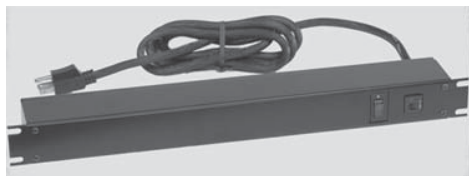

General Accessories

Outlet Strips

Rail Mount, Rear Outlet Strips

- Designed for rear access with a lighted, rocker type ON-OFF switch for master power shut-off/on where noted in chart.
- Heavy 14 gauge wire cord - 14/3 SJTW for extreme temperature ranges and integral molded plug.
- Contains 6 or 8 receptacles, a 15 Amp breaker and is rated for 15 Amps @ 125V.
- Steel case, U-ground cord, plug, and receptacles.
- Outlet strip is 19" wide, 3" deep and requires 1 unit (1.75") of panel height to mount.
- UL component recognized. Standard UL1363 - file # E166039
- CSA certified Standard C22.2 (No. 21-95 and No. 42-99)
- Also available in ANSI61 Gray (remove "BK" from end of part number)

Part No.	Color	Cord Length	On/Off Switch	Type	No. of Outlets
1583H6A1BK	Black	6'	Yes	Straight	6
1583H6B1BK	Black	15'	Yes	Straight	6
1583H8A1BK	Black	6'	Yes	Straight	8
1583H8B1BK	Black	15'	Yes	Straight	8
1583T6A1BK	Black	6'	No	Straight	6
1583T6B1BK	Black	15'	No	Straight	6
1583T8A1BK	Black	6'	No	Straight	8
1583T8B1BK	Black	15'	No	Straight	8

General Accessories

Rail Mount, Front Outlet Strips

- Designed for front access with a lighted, rocker type ON-OFF switch for master power shut-off/on where noted in chart.
- Heavy 14 gauge wire cord - 14/3 SJTW for extreme temperature ranges and integral molded plug.
- Contains 6 or 8 receptacles, a 15 Amp breaker and is rated for 15 Amps @ 125V.
- Steel case, U-ground cord, plug, and receptacles.
- Outlet strip is 19" wide, 3" deep and requires 1 unit (1.75") of panel height to mount.
- UL component recognized. Standard UL1363 - file # E166039
- CSA certified Standard C22.2 (No. 21-95 and No. 42-99)
- Also available in ANSI61 Gray (remove "BK" from end of part number)