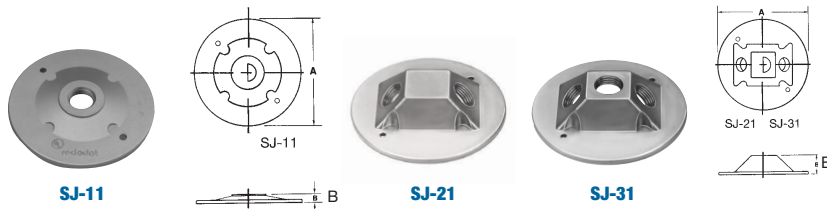

Cat. No.	Hub Size	No. of Hubs	A	B
Outlet Covers – 4-1/8" Dia. (Cast Aluminum)				
S341E	-	-	4-1/8	3/64
SS-B	-	-		3/8
S-1-RD	1/2	1		3/8
DSS-1				3/8
DSS-1-BR			3/8	
DSS-1-WH	3/4			
S-12 ⁽¹⁾				
S-3-RD	1/2	3	4-1/8	1-1/16
DSS-3				1-1/16
DSS-3-BR				1-1/16
DSS-3-WH				1-1/16
Y3PL				

⁽¹⁾ CSA not applicable

Cat. No.	Hub Size	No. of Hubs	A	B
Jumbo Outlet Covers – 4-1/2" Dia. (Cast Aluminium)				
SJ-11 ⁽¹⁾	1/2	1	4-1/2	3/8
SJ-21 ⁽¹⁾		2		1
SJ-31 ⁽¹⁾		3		1

⁽¹⁾ CSA not applicable

Cat. No.	A
Universal Round Gasket	
S621E ⁽¹⁾	4-3/16