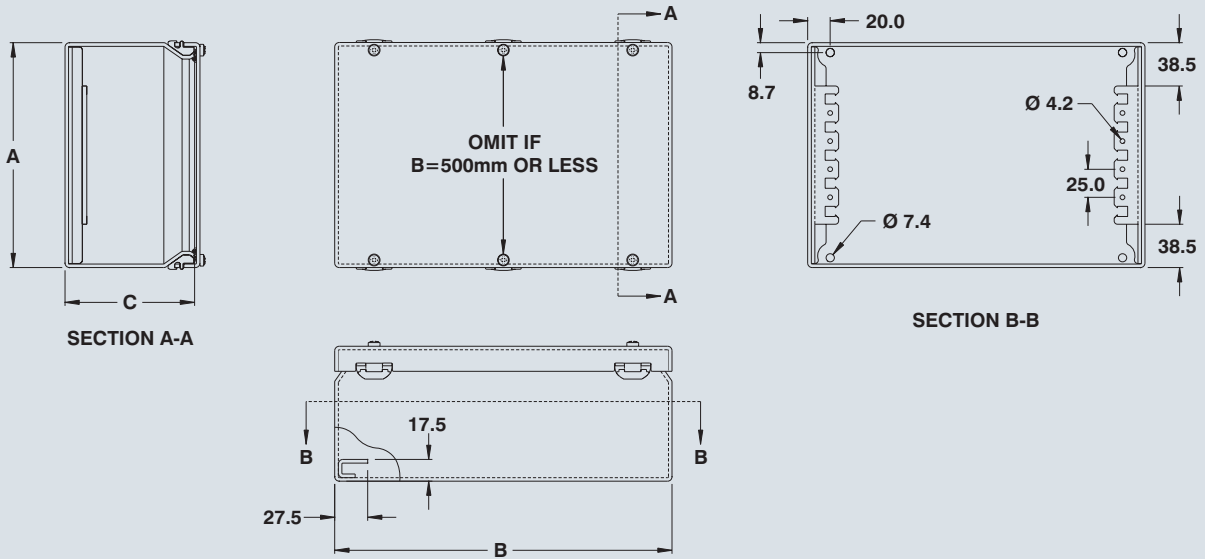

Water, oil & dust tight terminal boxes, metric

- Quick Features :**
- Poured gasket
 - Drip shield
 - Seamless welding
 - Internal & external mounting
 - Mounting brackets included
 - Powder coated

The 6412 ESTB screw cover oil and dust tight enclosures are used indoors and outdoors to protect the enclosed controls from dust, dirt, oil and water splashing. The box and cover are made from 16 GA steel with all seams continuously welded. The opening has a curled lip around all sides to prevent dripping water from entering the

enclosure when the door is open, it also increases rigidity. A high quality robotically poured-in-place seamless gasket ensures a complete and durable water tight seal. The enclosure can be internally mounted or externally mounted using optional die cast wall mounting feet. These feet have oblong holes to facilitate installation. Mounting brackets

are welded to the bottom of the enclosure. Inner panels can be ordered separately, see page 120. Enclosures are finished with heat fused polyester powder, electrostatically applied on a phosphatized base. Box is RAL7035 textured light grey.

CSA Certified / UL Listed.
NEMA 4-12 / IP66

Visit www.eurobex.com for details.

Call us toll free 1-800-363-2423

CATALOG NUMBER	DIMENSIONS - METRIC (mm)			SHIP WGHT LBS.
	B	A	C	
6412 ESTB151508	150	150	80	2
6412 ESTB202008	200	200	80	4
6412 ESTB302008	300	200	80	5
6412 ESTB402008	400	200	80	6
6412 ESTB502008	500	200	80	7
6412 ESTB602008	600	200	80	9
6412 ESTB802008	800	200	80	11
6412 ESTB151512	150	150	120	4
6412 ESTB202012	200	200	120	5
6412 ESTB301512	300	150	120	4
6412 ESTB302012	300	200	120	6
6412 ESTB303012	300	300	120	8
6412 ESTB402012	400	200	120	7
6412 ESTB403012	400	300	120	9
6412 ESTB404012	400	400	120	12
6412 ESTB502012	500	200	120	8
6412 ESTB503012	500	300	120	11
6412 ESTB602012	600	200	120	10
6412 ESTB603012	600	300	120	13
6412 ESTB604012	600	400	120	16
6412 ESTB606012	600	600	120	19
6412 ESTB802012	800	200	120	13
6412 ESTB804012	800	400	120	21