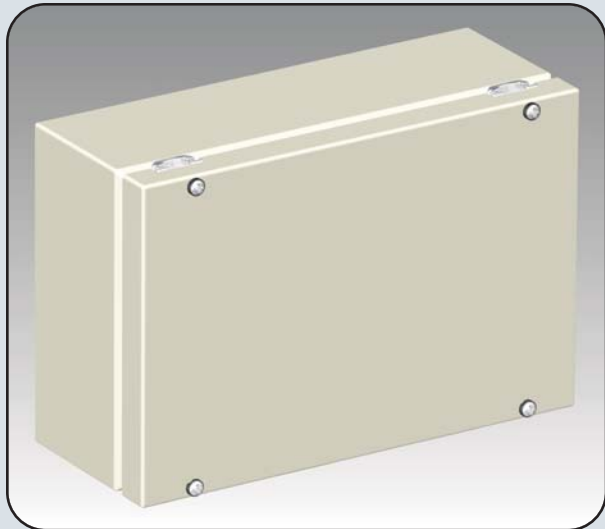

Water, oil & dust tight terminal boxes, metric

- Quick Features :**
- Poured gasket
 - Drip shield
 - Seamless welding
 - Internal & external mounting
 - Mounting brackets included
 - Powder coated

The 6412 ESTB screw cover oil and dust tight enclosures are used indoors and outdoors to protect the enclosed controls from dust, dirt, oil and water splashing. The box and cover are made from 16 GA steel with all seams continuously welded. The opening has a curled lip around all sides to prevent dripping water from entering the

enclosure when the door is open, it also increases rigidity. A high quality robotically poured-in-place seamless gasket ensures a complete and durable water tight seal. The enclosure can be internally mounted or externally mounted using optional die cast wall mounting feet. These feet have oblong holes to facilitate installation. Mounting brackets

are welded to the bottom of the enclosure. Inner panels can be ordered separately, see page 120. Enclosures are finished with heat fused polyester powder, electrostatically applied on a phosphatized base. Box is RAL7035 textured light grey.

CSA Certified / UL Listed.
NEMA 4-12 / IP66

Visit www.eurobex.com for details.

Call us toll free 1-800-363-2423

CATALOG NUMBER	DIMENSIONS - METRIC (mm)			SHIP WGHT LBS.
	B	A	C	
6412 ESTB151508	150	150	80	2
6412 ESTB202008	200	200	80	4
6412 ESTB302008	300	200	80	5
6412 ESTB402008	400	200	80	6
6412 ESTB502008	500	200	80	7
6412 ESTB602008	600	200	80	9
6412 ESTB802008	800	200	80	11
6412 ESTB151512	150	150	120	4
6412 ESTB202012	200	200	120	5
6412 ESTB301512	300	150	120	4
6412 ESTB302012	300	200	120	6
6412 ESTB303012	300	300	120	8
6412 ESTB402012	400	200	120	7
6412 ESTB403012	400	300	120	9
6412 ESTB404012	400	400	120	12
6412 ESTB502012	500	200	120	8
6412 ESTB503012	500	300	120	11
6412 ESTB602012	600	200	120	10
6412 ESTB603012	600	300	120	13
6412 ESTB604012	600	400	120	16
6412 ESTB606012	600	600	120	19
6412 ESTB802012	800	200	120	13
6412 ESTB804012	800	400	120	21