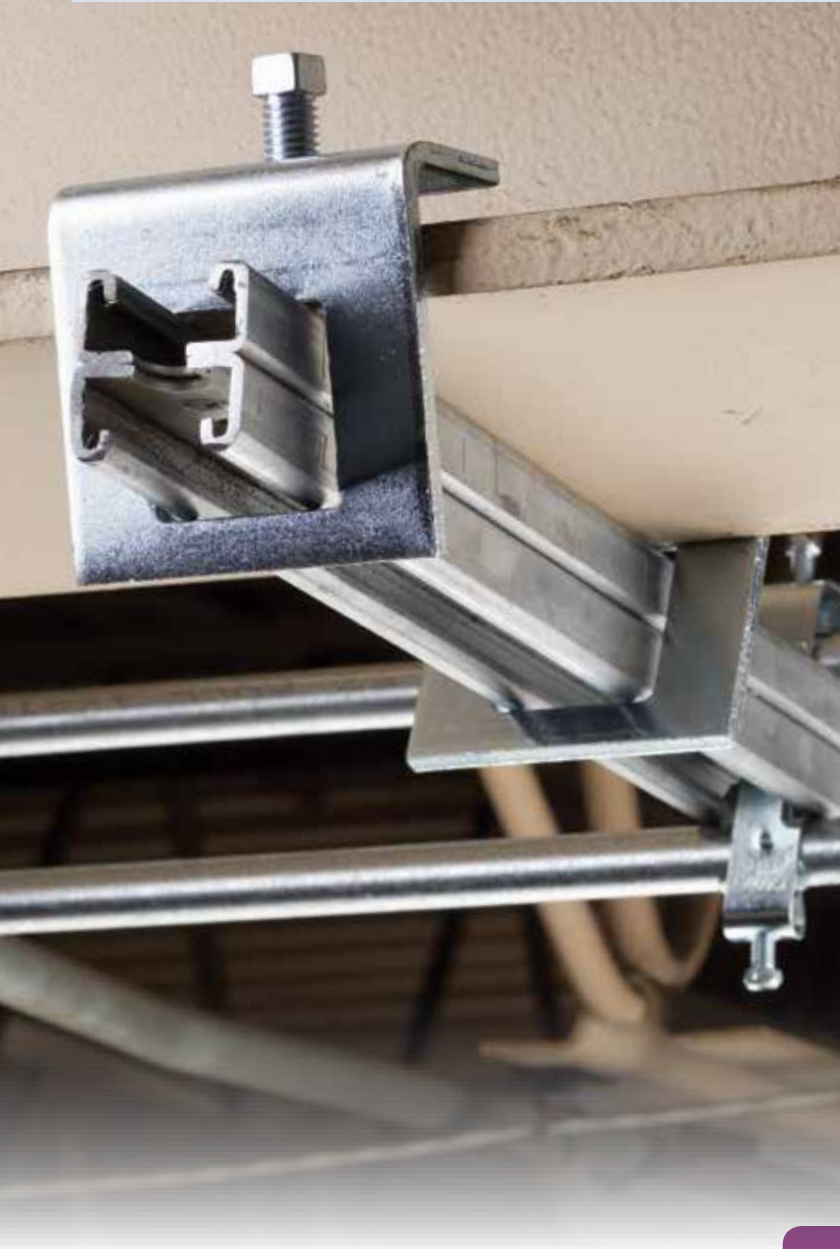

CADDY ERISTRUT

CADDY ERISTRUT

CADDY ERISTRUT

Four Hole Flat Bracket

Material: Steel
Finish: Electrogalvanized

| Part Number | Description |
|-------------|-------------|
| F230000EG | EG, 7 1/4" |

Four Hole Flat Corner Bracket

Material: Steel
Finish: Electrogalvanized

| Part Number | Description |
|-------------|-----------------|
| F370000EG | 3 1/2" x 5 3/8" |

Four Hole Flat Tee Plate

Material: Steel
Finish: Electrogalvanized

| Part Number | Description |
|-------------|---------------------|
| F250000EG | EG, 5 3/8" x 3 1/2" |