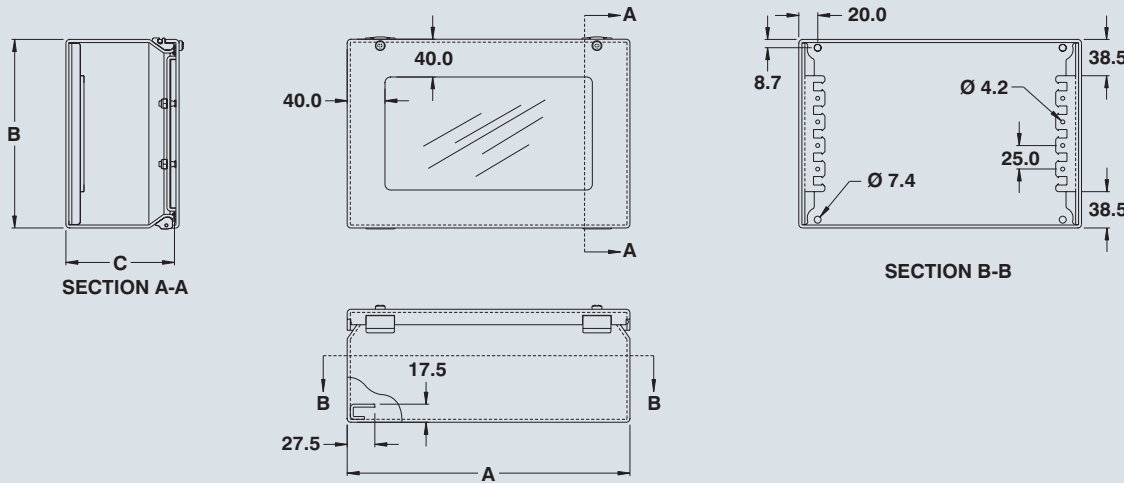

poured-in-place seamless gasket ensures a complete and durable water tight seal. This enclosure features incorporated hinging, meaning that the hinge is a part of the box and part of the cover. This minimizes the amount of welding and allows the door to be easily removed by pulling out the full length mushroom head hinge pin. The enclosure can be internally mounted or externally mounted using optional die cast

- Quick Features :**
- Poured gasket
 - Drip shield
 - Seamless welding
 - Internal & external mounting
 - Mounting brackets included
 - Powder coated

| CATALOG NUMBER | DIMENSIONS - METRIC (mm) | | | SHIP WGHT LBS. |
|--------------------|--------------------------|-----|-----|----------------|
| | B | A | C | |
| 6412 ESCHWTB151508 | 150 | 150 | 80 | 2 |
| 6412 ESCHWTB202008 | 200 | 200 | 80 | 4 |
| 6412 ESCHWTB302008 | 300 | 200 | 80 | 5 |
| 6412 ESCHWTB402008 | 400 | 200 | 80 | 6 |
| 6412 ESCHWTB502008 | 500 | 200 | 80 | 7 |
| 6412 ESCHWTB602008 | 600 | 200 | 80 | 9 |
| 6412 ESCHWTB802008 | 800 | 200 | 80 | 11 |
| 6412 ESCHWTB151512 | 150 | 150 | 120 | 4 |
| 6412 ESCHWTB202012 | 200 | 200 | 120 | 5 |
| 6412 ESCHWTB301512 | 300 | 150 | 120 | 4 |
| 6412 ESCHWTB302012 | 300 | 200 | 120 | 6 |
| 6412 ESCHWTB303012 | 300 | 300 | 120 | 8 |
| 6412 ESCHWTB402012 | 400 | 200 | 120 | 7 |
| 6412 ESCHWTB403012 | 400 | 300 | 120 | 9 |
| 6412 ESCHWTB404012 | 400 | 400 | 120 | 12 |
| 6412 ESCHWTB502012 | 500 | 200 | 120 | 8 |
| 6412 ESCHWTB503012 | 500 | 300 | 120 | 11 |
| 6412 ESCHWTB602012 | 600 | 200 | 120 | 10 |
| 6412 ESCHWTB603012 | 600 | 300 | 120 | 13 |
| 6412 ESCHWTB604012 | 600 | 400 | 120 | 16 |
| 6412 ESCHWTB606012 | 600 | 600 | 120 | 19 |
| 6412 ESCHWTB802012 | 800 | 200 | 120 | 13 |
| 6412 ESCHWTB804012 | 800 | 400 | 120 | 21 |