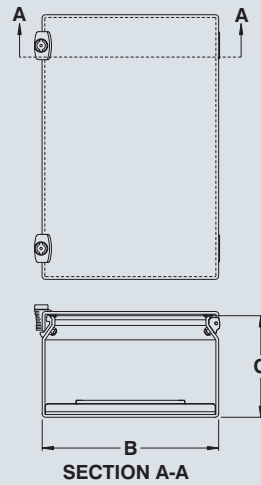

Water, oil & dust tight hinged terminal boxes, metric

- Quick Features :**
- Poured gasket
 - Drip shield
 - Seamless welding
 - Internal & external mounting
 - Mounting brackets included
 - Powder coated

The 6412 ESCHTB are used indoors or outdoors to protect the enclosed controls from dust, dirt, oil and water splashing. The 6412 ESCHTB are made from quality 16 GA steel, with corner seems continuously welded. The opening has a curled lip around all sides to prevent dripping water from entering the enclosure when the door is open, it also increases rigidity. A high quality robotically poured-in-place seamless gasket

ensures a complete and durable water tight seal. This enclosure features incorporated hinging, meaning that the hinge is a part of the box and part of the cover. This minimizes the amount of welding and allows the door to be easily removed by pulling out the full length mushroom head hinge pin. The enclosure can be internally mounted or externally mounted using optional die cast wall mounting feet. These feet

CATALOG NUMBER	DIMENSIONS - METRIC (mm)			SHIP WGHT LBS.
	B	A	C	
6412 ESCHTB151508	150	150	80	2
6412 ESCHTB202008	200	200	80	4
6412 ESCHTB203008	200	300	80	5
6412 ESCHTB402008	200	400	80	6
6412 ESCHTB205008	200	500	80	7
6412 ESCHTB206008	200	600	80	9
6412 ESCHTB208008	200	800	80	11
6412 ESCHTB151512	150	150	120	4
6412 ESCHTB202012	200	200	120	5
6412 ESCHTB153012	150	300	120	4
6412 ESCHTB203012	200	300	120	6
6412 ESCHTB303012	300	300	120	8
6412 ESCHTB204012	200	400	120	7
6412 ESCHTB304012	300	400	120	9
6412 ESCHTB404012	400	400	120	12
6412 ESCHTB205012	200	500	120	8
6412 ESCHTB305012	300	500	120	11
6412 ESCHTB206012	200	600	120	10
6412 ESCHTB306012	300	600	120	13
6412 ESCHTB406012	400	600	120	16
6412 ESCHTB606012	600	600	120	19
6412 ESCHTB208012	200	800	120	13
6412 ESCHTB408012	400	800	120	21