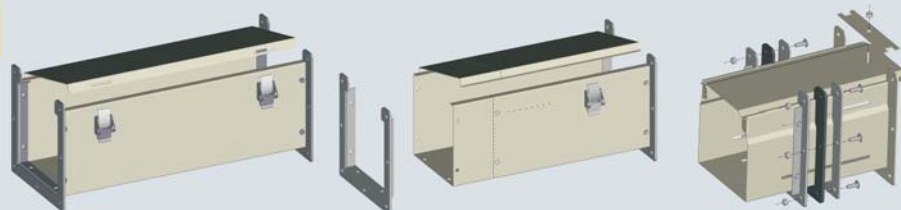

Barriers

Straight sections

Cut off fittings

Telescope fittings

CATALOG NUMBER	DIMENSIONS A
1500 BA4060	3.000
1500 BA6060	4.500
1500 BA8060	6.000

Data subject to change without notice.