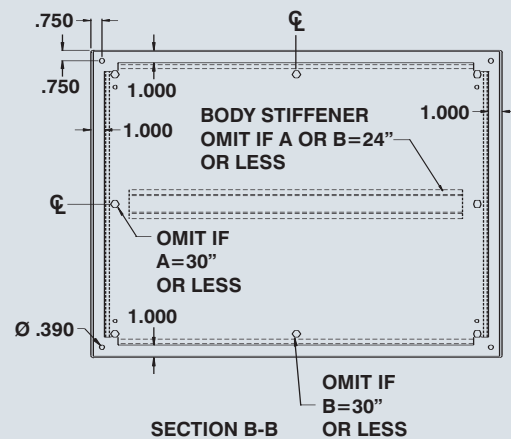

1. **Quick Features :**
2. Poured gasket
   - 1/4 turn lock
   - Drip shield
   - Superior hinging
   - 180° door opening
   - Seamless welding
   - Panel is included
   - Panel is double bent
   - Stainless steel

The 5412 ESSDD water, oil & dust tight enclosures are used indoors or outdoors in areas where a corrosion problem exists or where the enclosures may be subject to hosing or to water coming from any direction or for protection against dust, dirt or oil splashing. The 5412 ESSDD are made from quality 14 GA (Type 304) stainless steel, with corner seems continuously welded. The opening has a curled lip around all sides to prevent dripping water

from entering the enclosure when the doors are open, it also increases rigidity. A high quality robotically poured-in-place seamless gasket ensures a complete and durable water tight seal. The pins of the concealed hinges can be pulled out to remove the door. A 1/4 turn locking mechanism insures positive closing. Internal mounting holes are provided. Body stiffeners are provided on larger models. Each enclosure comes **complete with a 12 GA**

inner panel which is double bent* for maximum rigidity and which mounts on M8 welded studs. The enclosures' exterior are unpainted and brushed smooth. The enclosures' interior and panels are finished with white heat fused polyester powder, electrostatically applied on a phosphatized base.

**CSA Certified / UL Listed
NEMA 4X / IP66**

SECTION A-A