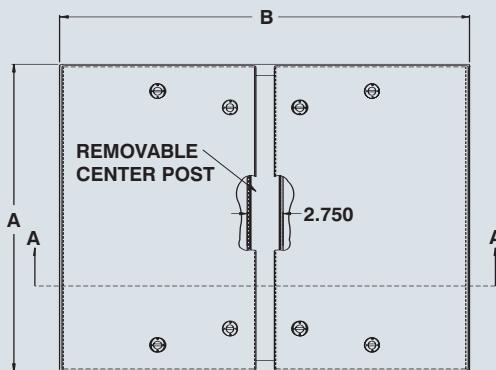

1. **Quick Features :**
2. Poured gasket
   - 1/4 turn lock
   - Drip shield
   - Superior hinging
   - 180° door opening
   - Seamless welding
   - Panel is included
   - Panel is double bent
   - Stainless steel

The 5412 ESSDD water, oil & dust tight enclosures are used indoors or outdoors in areas where a corrosion problem exists or where the enclosures may be subject to hosing or to water coming from any direction or for protection against dust, dirt or oil splashing. The 5412 ESSDD are made from quality 14 GA (Type 304) stainless steel, with corner seems continuously welded. The opening has a curled lip around all sides to prevent dripping water

from entering the enclosure when the doors are open, it also increases rigidity. A high quality robotically poured-in-place seamless gasket ensures a complete and durable water tight seal. The pins of the concealed hinges can be pulled out to remove the door. A 1/4 turn locking mechanism insures positive closing. Internal mounting holes are provided. Body stiffeners are provided on larger models. Each enclosure comes **complete with a 12 GA**

inner panel which is double bent* for maximum rigidity and which mounts on M8 welded studs. The enclosures' exterior are unpainted and brushed smooth. The enclosures' interior and panels are finished with white heat fused polyester powder, electrostatically applied on a phosphatized base.

**CSA Certified / UL Listed
NEMA 4X / IP66**

SECTION A-A