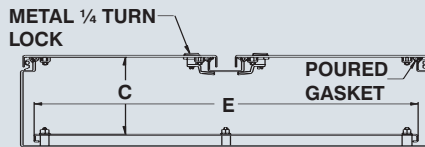

1. **Quick Features :**
2. Poured gasket
   - 1/4 turn lock
   - Drip shield
   - Superior hinging
   - 180° door opening
   - Seamless welding
   - Panel is included
   - Panel is double bent
   - Stainless steel

The 5412 ESSDD water, oil & dust tight enclosures are used indoors or outdoors in areas where a corrosion problem exists or where the enclosures may be subject to hosing or to water coming from any direction or for protection against dust, dirt or oil splashing. The 5412 ESSDD are made from quality 14 GA (Type 304) stainless steel, with corner seems continuously welded. The opening has a curled lip around all sides to prevent dripping water

from entering the enclosure when the doors are open, it also increases rigidity. A high quality robotically poured-in-place seamless gasket ensures a complete and durable water tight seal. The pins of the concealed hinges can be pulled out to remove the door. A 1/4 turn locking mechanism insures positive closing. Internal mounting holes are provided. Body stiffeners are provided on larger models. Each enclosure comes **complete with a 12 GA**

inner panel which is double bent* for maximum rigidity and which mounts on M8 welded studs. The enclosures' exterior are unpainted and brushed smooth. The enclosures' interior and panels are finished with white heat fused polyester powder, electrostatically applied on a phosphatized base.

**CSA Certified / UL Listed
NEMA 4X / IP66**

SECTION A-A

† For stainless steel type 316, add suffix '6' to the catalog number (ie. 5412 ESSDD2442086).