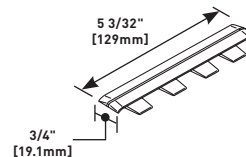

5406A Cover Clip

For covering joint where two pieces of 5400C Raceway Cover come together. Available in standard ivory (5406A) and white (5406A-WH).