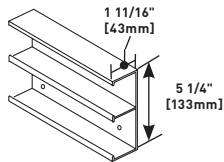

5400TB Two-Compartment Raceway Base

Two equal compartments – Base accepts single or Twin Snap Cover. 5400 Series raceway is available in 8' [2.4m] lengths with pre-punched mounting holes, packed 48' [14.6m] per carton. Available in standard ivory (5400TB) and white (5400TB-WH).