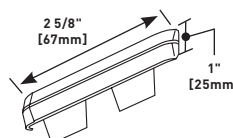

5406T Twin Cover Clip

For covering joint where two pieces of 5400TC Cover come together. Available in standard ivory (5406T) and white (5406T-WH).