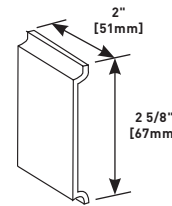

5400TWC Twin Snap Cover Wire Clip

Retains wires in raceway.