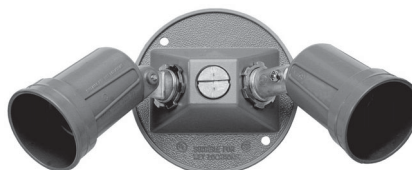

Weatherproof Lampholders

LAMP HOLDERS & ACCESSORIES

DIE CAST ALUMINUM CONSTRUCTION, UP TO 150 WATTS, WITH LAMP GASKET, UL LISTED

TP7162 - TP7165

TP7166

TP7176

Cat. #	Description	Color	Unit Qty.	Wt. Lbs. Per 100
TP7162†	Universal Par Lampholder	Natural	36	47.2
TP7163†	Universal Par Lampholder	Gray	36	47.2
TP7164†	Universal Par Lampholder	White	36	47.2
TP7165†	Universal Par Lampholder	Bronze	36	47.2
TP7166†	Universal Par Lampholder with External Gasket	Gray	36	50.0
TP7170	External Gasket Only	-	100	3.0
TP7176	Clamp-on Guard	-	24	50.0

†Third party certified for use with CFL and LED lamps.

WEATHERPROOF LAMP HOLDERS & ACCESSORIES

DIE CAST ALUMINUM CONSTRUCTION, UP TO 150 WATTS, WITH LAMP GASKET, UL LISTED

TP7178

TP7186

TP7188 (Aluminum)

Cat. #	Description	Color	Unit Qty.	Wt. Lbs. Per 100
TP7178†	Par Lampholder with Reflector	Gray	6	166.7
TP7186	Portable Par Lampholder with 6' Cord	Gray	12	100.0
TP7188	2 1/2" Outside Dia. Pole Fitter with 1/2" Male Thread	Gray	24	50.0

†Third party certified for use with CFL and LED lamps.

LAMP HOLDER COMBINATIONS

DIE CAST ALUMINUM CONSTRUCTION, WITH GASKETS, UL LISTED

TP7330 - TP7332

Cat. #	Description	Color	Unit Qty.	Wt. Lbs. Per 100
TP7330†	Two Par Lampholders and 3-hole Round Cover	Gray	10	137.5
TP7331†	Two Par Lampholders and 3-hole Round Cover	White	10	137.5
TP7332†	Two Par Lampholders and 3-hole Round Cover	Bronze	10	137.5