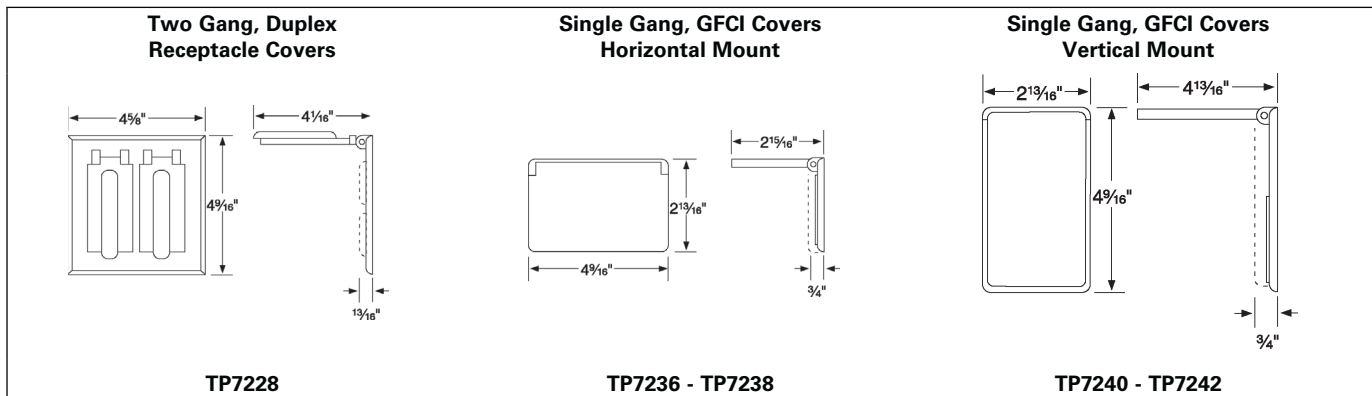

Weatherproof Outlet Covers

Dimensions (in Inches):