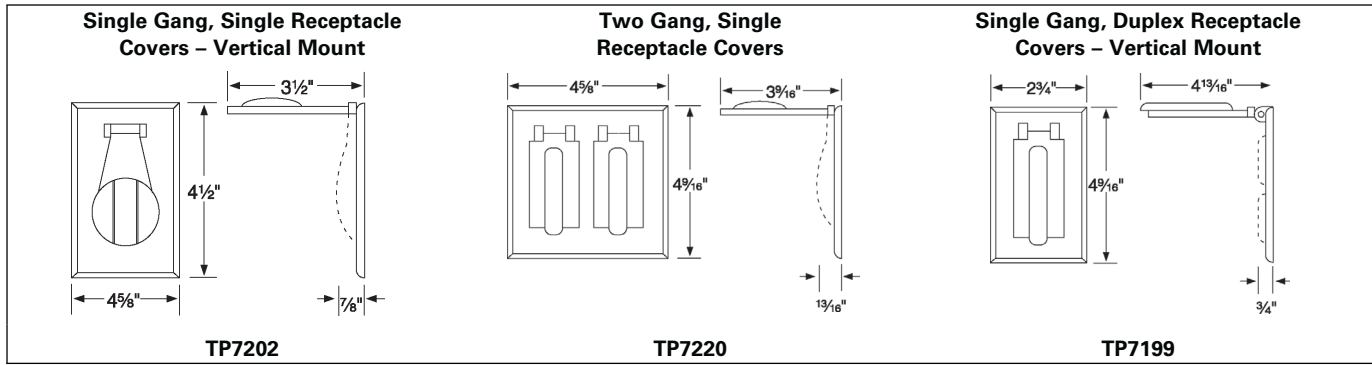

Weatherproof Outlet Covers

Dimensions (in Inches):