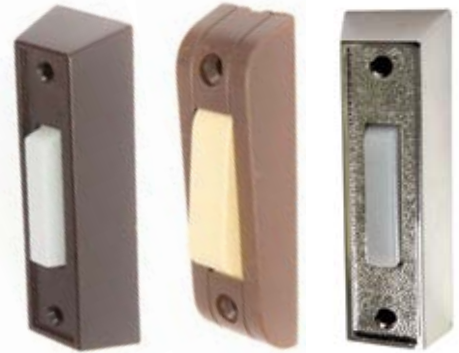

# Door Bells

### 600 Series

Edwards 600 Series patented piano-action design requires only the slightest touch. This slim design can be easily installed in minutes. They feature plastic, rust-proof cases and are available in illuminated and non-illuminated models.

#### Features and Specifications

- Surface mounted
- Piano type action
- Plastic case - rust proof
- Normally open momentary contacts