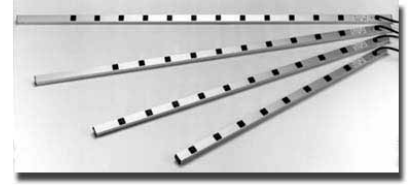

20 Amp - Vertical Rack Mount Strips

1589 Series

Key Features

- 1 5/8" x 1 3/8" aluminum profiles with hardware included for mounting to rack Amhal Struts or open relay racks.
- Receptacles are 1" square and are equally spaced over the length of the power strip (see tables below for spacing).
- With on/off switch (or pilot light - see tables below) 20 Amp receptacles and 20 Amp. circuit breaker.
- Heavy 12 gauge wire cord - 12/3 SJT or SJTW for extreme temperature ranges and integral molded plug.
- Heavy-duty black receptacles rated for 20A, 125VAC service (NEMA 5-20R, Single T-Slot).
- Plug types available are NEMA 5-20P straight blade or NEMA L5-20P locking plug
- For additional hardware kit, order part number 1585CLIP.
- These strips are also handy for work benches.
- Rated 20 amps, 120 volt.
- CSA certified, Standards C22.2 (No. 21-95 and No. 42-99)
- UL listed, Standard UL1363

- NOTE #1: Outlet strips can NOT be used between the front & rear panel rails of rack cabinets as they (and the equipment plugs) will interfere with mounted equipment and mounted accessories.
- NOTE #2: To properly use on rack cabinets, allow sufficient depth BEHIND the rear panel rails for vertically mounting to the amhal struts.