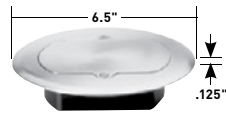

## Tamper-Resistant Floor Box Assemblies 2 Pole, 3 Wire Grounding 15A, 125V

**TM1542BOX**

**TM1542TRLA**

See available colors below.

**TM1542TRFM**

**TM1542TRCF**