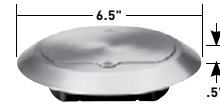

## Tamper-Resistant Floor Box Assemblies 2 Pole, 3 Wire Grounding 15A, 125V

**TM1542BOX**

**TM1542TRLA**

See available colors below.

**TM1542TRFM**

**TM1542TRCF**

### Features

- Tamper-resistant receptacles feature dual mechanical shutter system to help prevent insertion of foreign objects.
- Meets NEC 406.11 requirements.
- Hinged door is removable and easily replaceable.
- Durable construction, impact and scratch resistant PVC construction.
- Standard Decorator opening that accepts GFCI, TVSS, DataCom or other Decorator devices.
- Auto/Clamps® and knockouts on both sides of box.
- Meets UL514(c) scrub water exclusion test.
- Threaded device mounting holes.
- Simple mounting box, fits into a 4-3/4" hole and mounts with 3 screws included.
- Ready for low-voltage wiring, drill guides on underside of cover.
- UL and cUL Listed.
- Captive screws on TM1542 series – screws will not be lost – new.
- Made in USA.

### Features

- Solid brass covered plate with matching flush fitting brass cap.
- 15A, 125V single receptacle made of durable thermoplastic.
- UL and FSUL listed.

**1542TRFBA**

**1542TRDR**

CATALOG NUMBER	RATING		DESCRIPTION	COLOR	NEMA CONFIG. NO.
	A.	V.			
<b>FLOOR BOX ASSEMBLY**</b>					
<b>1542TRFBA</b>	15	125	Tamper-resistant receptacle, brass plate, 1.01" recessed plug, gasket, O-ring, and metal 18 cu. in. box	Brown	5-15R
<b>DISPLAY RECEPTACLE*</b>					
<b>1542TRDR</b>	15	125	Tamper-resistant receptacle, brass plate and 1.01" recessed plug	Brown	5-15R