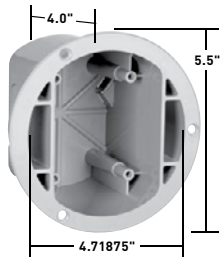

## Tamper-Resistant Floor Box Assemblies 2 Pole, 3 Wire Grounding 15A, 125V

**TM1542BOX**

**TM1542TRLA**

See available colors below.

**TM1542TRFM**

**TM1542TRCF**

### Features

- Tamper-resistant receptacles feature dual mechanical shutter system to help prevent insertion of foreign objects.
- Meets NEC 406.11 requirements.
- Hinged door is removable and easily replaceable.
- Durable construction, impact and scratch resistant PVC construction.
- Standard Decorator opening that accepts GFCI, TVSS, DataCom or other Decorator devices.
- Auto/Clamps® and knockouts on both sides of box.
- Meets UL514(c) scrub water exclusion test.
- Threaded device mounting holes.
- Simple mounting box, fits into a 4-3/4" hole and mounts with 3 screws included.
- Ready for low-voltage wiring, drill guides on underside of cover.
- UL and cUL Listed.
- Captive screws on TM1542 series – screws will not be lost – new.
- Made in USA.

### Features

- Solid brass covered plate with matching flush fitting brass cap.
- 15A, 125V single receptacle made of durable thermoplastic.
- UL and FSUL listed.

**1542TRFBA**

**1542TRDR**

CATALOG NUMBER	RATING		DESCRIPTION	COLOR	NEMA CONFIG. NO.
	A.	V.			
<b>FLOOR BOX ASSEMBLY**</b>					
<b>1542TRFBA</b>	15	125	Tamper-resistant receptacle, brass plate, 1.01" recessed plug, gasket, O-ring, and metal 18 cu. in. box	Brown	5-15R
<b>DISPLAY RECEPTACLE*</b>					
<b>1542TRDR</b>	15	125	Tamper-resistant receptacle, brass plate and 1.01" recessed plug	Brown	5-15R