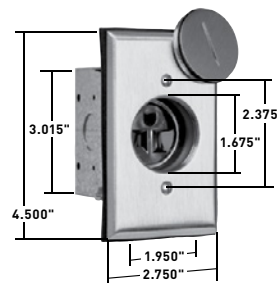

### Features

- Tamper-resistant receptacles feature dual mechanical shutter system to help prevent insertion of foreign objects.
- Meets NEC 406.11 requirements.
- Hinged door is removable and easily replaceable.
- Durable construction, impact and scratch resistant PVC construction.
- Standard Decorator opening that accepts GFCI, TVSS, DataCom or other Decorator devices.
- Auto/Clamps® and knockouts on both sides of box.
- Meets UL514(c) scrub water exclusion test.
- Threaded device mounting holes.
- Simple mounting box, fits into a 4-3/4" hole and mounts with 3 screws included.
- Ready for low-voltage wiring, drill guides on underside of cover.
- UL and cUL Listed.
- Captive screws on TM1542 series – screws will not be lost – new.
- Made in USA.

### Features

- Solid brass covered plate with matching flush fitting brass cap.
- 15A, 125V single receptacle made of durable thermoplastic.
- UL and FSUL listed.

**1542TRFBA**

**1542TRDR**

CATALOG NUMBER	RATING		DESCRIPTION	COLOR	NEMA CONFIG. NO.
	A.	V.			
<b>FLOOR BOX ASSEMBLY**</b>					
<b>1542TRFBA</b>	15	125	Tamper-resistant receptacle, brass plate, 1.01" recessed plug, gasket, O-ring, and metal 18 cu. in. box	Brown	5-15R
<b>DISPLAY RECEPTACLE*</b>					
<b>1542TRDR</b>	15	125	Tamper-resistant receptacle, brass plate and 1.01" recessed plug	Brown	5-15R