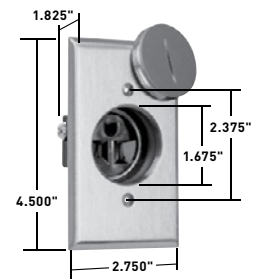

CATALOG NUMBER	DESCRIPTION	COLOR	NEMA CONFIG. NO.
<b>FLOOR BOX</b>			
<b>TM1542BOX</b>	38 cu. in., with knockouts and Auto/Clamps®, 3 screws for mounting to floor.	Gray	5-15R
<b>THERMOPLASTIC COVERS</b>			
<b>TM1542TRW</b> <b>TM1542TRBR</b> <b>TM1542TRGRY</b> <b>TM1542TRLA</b>	Includes 15A, 125V tamper-resistant Decorator receptacle, matching detachable and replaceable hinged door; threaded device-mounting holes; drill guides for low-voltage poke-through holes; accepts any Decorator device; mounts on carpeting, hardwood, linoleum, tile floors; 4 mounting/leveling screws.	White Brown Paintable Gray Light Almond	5-15R 5-15R 5-15R 5-15R
<b>BRASS COVERS</b>			
<b>1542TRFM</b>	Low-profile cover requires minimum 3/8" hardwood floor thickness.	Brass	5-15R
<b>TM1542TRCF</b>	High-profile cover fits any floor finish – including carpeting, linoleum, tile, etc. Both covers include an 885 tamper-resistant 15A, 125V Decorator duplex receptacle and will accept any Decorator device. Covers include captive screws to prevent loss.	Brass	5-15R

### Features

- Solid brass covered plate with matching flush fitting brass cap.
- 15A, 125V single receptacle made of durable thermoplastic.
- UL and FSUL listed.

**1542TRFBA**

**1542TRDR**

CATALOG NUMBER	RATING		DESCRIPTION	COLOR	NEMA CONFIG. NO.
	A.	V.			
<b>FLOOR BOX ASSEMBLY**</b>					
<b>1542TRFBA</b>	15	125	Tamper-resistant receptacle, brass plate, 1.01" recessed plug, gasket, O-ring, and metal 18 cu. in. box	Brown	5-15R
<b>DISPLAY RECEPTACLE*</b>					
<b>1542TRDR</b>	15	125	Tamper-resistant receptacle, brass plate and 1.01" recessed plug	Brown	5-15R