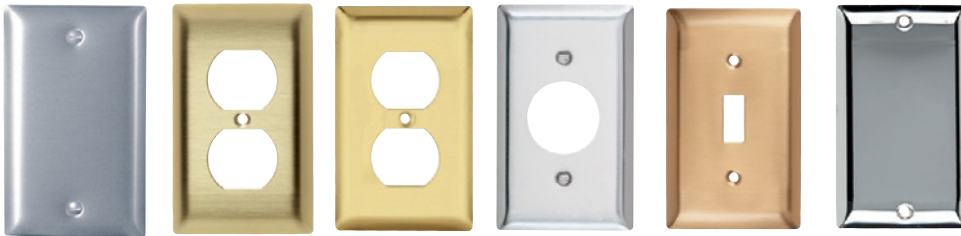

STRAIGHT BLADE RECEPTACLES

Hard Use Specification Grade Receptacles 15A & 20A, 125 & 125/250V

5262I

5362GN

Features

- Corrosion-resistant, plated and tabbed steel strap is locked in to face and back body to resist pulling away from face/body assembly.
- .032 inch thick, brass, triple-wipe power contacts for lasting retention.
- Easily accessed break-off, line-contact connecting tab for fast, easy split-circuit wiring.
- Impact-resistant nylon face.
- 8 hole internal screw-pressure-plate back wire terminals accept #10 – 14 AWG solid or stranded copper or copper-clad conductors.
- Terminal compartments isolated from each other for positive conductor containment.
- Tri-drive terminal and mounting screws.
- Auto-ground clip assures positive ground.

For Bulk Packaging Solutions consult factory.

All devices listed on this page conform to NEMA WD-1 and WD-6.

DEVICES & WALL PLATES

Color Selection Chart

Devices & Plastic Wall Plate Colors

Ivory Light Almond White Green Antique Brass Dark Bronze Nickel

Black Blue Brown Gray Orange Red

See specific device and wall plate catalog charts for particular color availabilities.

Metal Wall Plates

Metal Finish

Aluminum Brass (Brushed) Polished Brass Stainless Steel Brushed Bronze Chrome