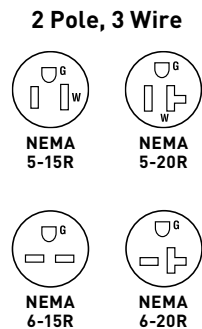

STRAIGHT BLADE RECEPTACLES

Hard Use Specification Grade Receptacles 15A & 20A, 125 & 125/250V

5262I

5362GN

Features

- Corrosion-resistant, plated and tabbed steel strap is locked in to face and back body to resist pulling away from face/body assembly.
- .032 inch thick, brass, triple-wipe power contacts for lasting retention.
- Easily accessed break-off, line-contact connecting tab for fast, easy split-circuit wiring.
- Impact-resistant nylon face.
- 8 hole internal screw-pressure-plate back wire terminals accept #10 – 14 AWG solid or stranded copper or copper-clad conductors.
- Terminal compartments isolated from each other for positive conductor containment.
- Tri-drive terminal and mounting screws.
- Auto-ground clip assures positive ground.

CATALOG NUMBER	RATING		COLOR	NEMA CONFIG. NO.	3rd PARTY COMPLIANCE		
	A.	V.			UL498	FSUL WC596	C22.2 No. 42
DUPLIX RECEPTACLES BACK & SIDE WIRE							
5262I	15	125	Ivory	5-15R	•	•	•
5262W	15	125	White	5-15R	•	•	•
5262	15	125	Brown	5-15R	•	•	•
5262GRY	15	125	Gray	5-15R	•	•	•
5262BK	15	125	Black	5-15R	•	•	•
5262RED	15	125	Red	5-15Ra	•	•	•
5262LA	15	125	Light Almond	5-15R	•	•	•
5262BL	15	125	Blue	5-15R	•	•	•
5362I	20	125	Ivory	5-20R	•	•	•
5362W	20	125	White	5-20R	•	•	•
5362	20	125	Brown	5-20R	•	•	•
5362GRY	20	125	Gray	5-20R	•	•	•
5362BK	20	125	Black	5-20R	•	•	•
5362RED	20	125	Red	5-20R	•	•	•
5362LA	20	125	Light Almond	5-20R	•	•	•
5362BL	20	125	Blue	5-20R	•	•	•
5362GN	20	125	Green	5-20R	•	•	•
5362OR	20	125	Orange	5-20R	•	•	•
COMBINATION DUPLIX RECEPTACLES SIDE WIRE							
5290I	15	125/250	Ivory	5/6-15R	•	•	•
5290	15	125/250	Brown	5/6-15R	•	•	•
5890I	20	125/250	Ivory	5/6-20R	•	•	•
5890W	20	125/250	White	5/6-20R	•	•	•
5890	20	125/250	Brown	5/6-20R	•	•	•

For Bulk Packaging Solutions consult factory.

All devices listed on this page conform to NEMA WD-1 and WD-6.

DEVICES & WALL PLATES

Color Selection Chart

Devices & Plastic Wall Plate Colors

Ivory Light Almond White Green Antique Brass Dark Bronze Nickel