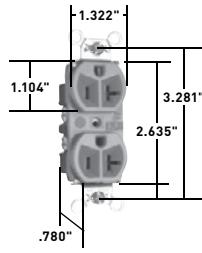

STRAIGHT BLADE RECEPTACLES

Hard Use Specification Grade Receptacles 15A & 20A, 125 & 125/250V

5262I

5362GN

Features

- Corrosion-resistant, plated and tabbed steel strap is locked in to face and back body to resist pulling away from face/body assembly.
- .032 inch thick, brass, triple-wipe power contacts for lasting retention.
- Easily accessed break-off, line-contact connecting tab for fast, easy split-circuit wiring.
- Impact-resistant nylon face.
- 8 hole internal screw-pressure-plate back wire terminals accept #10 – 14 AWG solid or stranded copper or copper-clad conductors.
- Terminal compartments isolated from each other for positive conductor containment.
- Tri-drive terminal and mounting screws.
- Auto-ground clip assures positive ground.

CATALOG NUMBER	RATING		COLOR	NEMA CONFIG. NO.	3rd PARTY COMPLIANCE		
	A.	V.			UL498	FSUL WC596	C22.2 No. 42
DUPLIX RECEPTACLES BACK & SIDE WIRE							
5262I	15	125	Ivory	5-15R	•	•	•
5262W	15	125	White	5-15R	•	•	•
5262	15	125	Brown	5-15R	•	•	•
5262GRY	15	125	Gray	5-15R	•	•	•
5262BK	15	125	Black	5-15R	•	•	•
5262RED	15	125	Red	5-15Ra	•	•	•
5262LA	15	125	Light Almond	5-15R	•	•	•
5262BL	15	125	Blue	5-15R	•	•	•
5362I	20	125	Ivory	5-20R	•	•	•
5362W	20	125	White	5-20R	•	•	•
5362	20	125	Brown	5-20R	•	•	•
5362GRY	20	125	Gray	5-20R	•	•	•
5362BK	20	125	Black	5-20R	•	•	•
5362RED	20	125	Red	5-20R	•	•	•
5362LA	20	125	Light Almond	5-20R	•	•	•
5362BL	20	125	Blue	5-20R	•	•	•
5362GN	20	125	Green	5-20R	•	•	•
5362OR	20	125	Orange	5-20R	•	•	•
COMBINATION DUPLIX RECEPTACLES SIDE WIRE							
5290I	15	125/250	Ivory	5/6-15R	•	•	•
5290	15	125/250	Brown	5/6-15R	•	•	•
5890I	20	125/250	Ivory	5/6-20R	•	•	•
5890W	20	125/250	White	5/6-20R	•	•	•
5890	20	125/250	Brown	5/6-20R	•	•	•