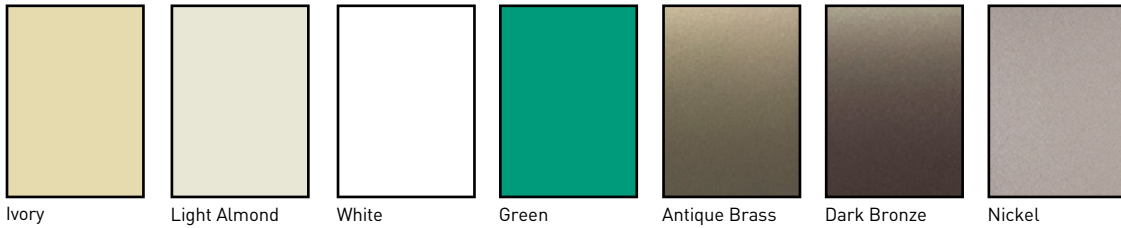

STRAIGHT BLADE RECEPTACLES

Hard Use Specification Grade Receptacles 15A & 20A, 125 & 125/250V

5262I

5362GN

Features

- Corrosion-resistant, plated and tabbed steel strap is locked in to face and back body to resist pulling away from face/body assembly.
- .032 inch thick, brass, triple-wipe power contacts for lasting retention.
- Easily accessed break-off, line-contact connecting tab for fast, easy split-circuit wiring.
- Impact-resistant nylon face.
- 8 hole internal screw-pressure-plate back wire terminals accept #10 – 14 AWG solid or stranded copper or copper-clad conductors.
- Terminal compartments isolated from each other for positive conductor containment.
- Tri-drive terminal and mounting screws.
- Auto-ground clip assures positive ground.

CATALOG NUMBER	RATING		COLOR	NEMA CONFIG. NO.	3rd PARTY COMPLIANCE		
	A.	V.			UL498	FSUL WC596	C22.2 No. 42
DUPLIX RECEPTACLES BACK & SIDE WIRE							
5262I	15	125	Ivory	5-15R	•	•	•
5262W	15	125	White	5-15R	•	•	•
5262	15	125	Brown	5-15R	•	•	•
5262GRY	15	125	Gray	5-15R	•	•	•
5262BK	15	125	Black	5-15R	•	•	•
5262RED	15	125	Red	5-15Ra	•	•	•
5262LA	15	125	Light Almond	5-15R	•	•	•
5262BL	15	125	Blue	5-15R	•	•	•
5362I	20	125	Ivory	5-20R	•	•	•
5362W	20	125	White	5-20R	•	•	•
5362	20	125	Brown	5-20R	•	•	•
5362GRY	20	125	Gray	5-20R	•	•	•
5362BK	20	125	Black	5-20R	•	•	•
5362RED	20	125	Red	5-20R	•	•	•
5362LA	20	125	Light Almond	5-20R	•	•	•
5362BL	20	125	Blue	5-20R	•	•	•
5362GN	20	125	Green	5-20R	•	•	•
5362OR	20	125	Orange	5-20R	•	•	•
COMBINATION DUPLIX RECEPTACLES SIDE WIRE							
5290I	15	125/250	Ivory	5/6-15R	•	•	•
5290	15	125/250	Brown	5/6-15R	•	•	•
5890I	20	125/250	Ivory	5/6-20R	•	•	•
5890W	20	125/250	White	5/6-20R	•	•	•
5890	20	125/250	Brown	5/6-20R	•	•	•

For Bulk Packaging Solutions consult factory.

All devices listed on this page conform to NEMA WD-1 and WD-6.

DEVICES & WALL PLATES

Color Selection Chart

Devices & Plastic Wall Plate Colors

Ivory Light Almond White Green Antique Brass Dark Bronze Nickel