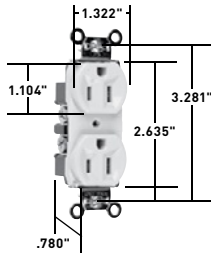

STRAIGHT BLADE RECEPTACLES

Hard Use Specification Grade Receptacles 15A & 20A, 125 & 125/250V

5262I

5362GN

Features

- Corrosion-resistant, plated and tabbed steel strap is locked in to face and back body to resist pulling away from face/body assembly.
- .032 inch thick, brass, triple-wipe power contacts for lasting retention.
- Easily accessed break-off, line-contact connecting tab for fast, easy split-circuit wiring.
- Impact-resistant nylon face.
- 8 hole internal screw-pressure-plate back wire terminals accept #10 – 14 AWG solid or stranded copper or copper-clad conductors.
- Terminal compartments isolated from each other for positive conductor containment.
- Tri-drive terminal and mounting screws.
- Auto-ground clip assures positive ground.

CATALOG NUMBER	RATING		COLOR	NEMA CONFIG. NO.	3rd PARTY COMPLIANCE		
	A.	V.			UL498	FSUL WC596	C22.2 No. 42
DUPLIX RECEPTACLES BACK & SIDE WIRE							
5262I	15	125	Ivory	5-15R	•	•	•
5262W	15	125	White	5-15R	•	•	•
5262	15	125	Brown	5-15R	•	•	•
5262GRY	15	125	Gray	5-15R	•	•	•
5262BK	15	125	Black	5-15R	•	•	•
5262RED	15	125	Red	5-15Ra	•	•	•
5262LA	15	125	Light Almond	5-15R	•	•	•
5262BL	15	125	Blue	5-15R	•	•	•
5362I	20	125	Ivory	5-20R	•	•	•
5362W	20	125	White	5-20R	•	•	•
5362	20	125	Brown	5-20R	•	•	•
5362GRY	20	125	Gray	5-20R	•	•	•
5362BK	20	125	Black	5-20R	•	•	•
5362RED	20	125	Red	5-20R	•	•	•
5362LA	20	125	Light Almond	5-20R	•	•	•
5362BL	20	125	Blue	5-20R	•	•	•
5362GN	20	125	Green	5-20R	•	•	•
5362OR	20	125	Orange	5-20R	•	•	•
COMBINATION DUPLIX RECEPTACLES SIDE WIRE							
5290I	15	125/250	Ivory	5/6-15R	•	•	•
5290	15	125/250	Brown	5/6-15R	•	•	•
5890I	20	125/250	Ivory	5/6-20R	•	•	•
5890W	20	125/250	White	5/6-20R	•	•	•
5890	20	125/250	Brown	5/6-20R	•	•	•